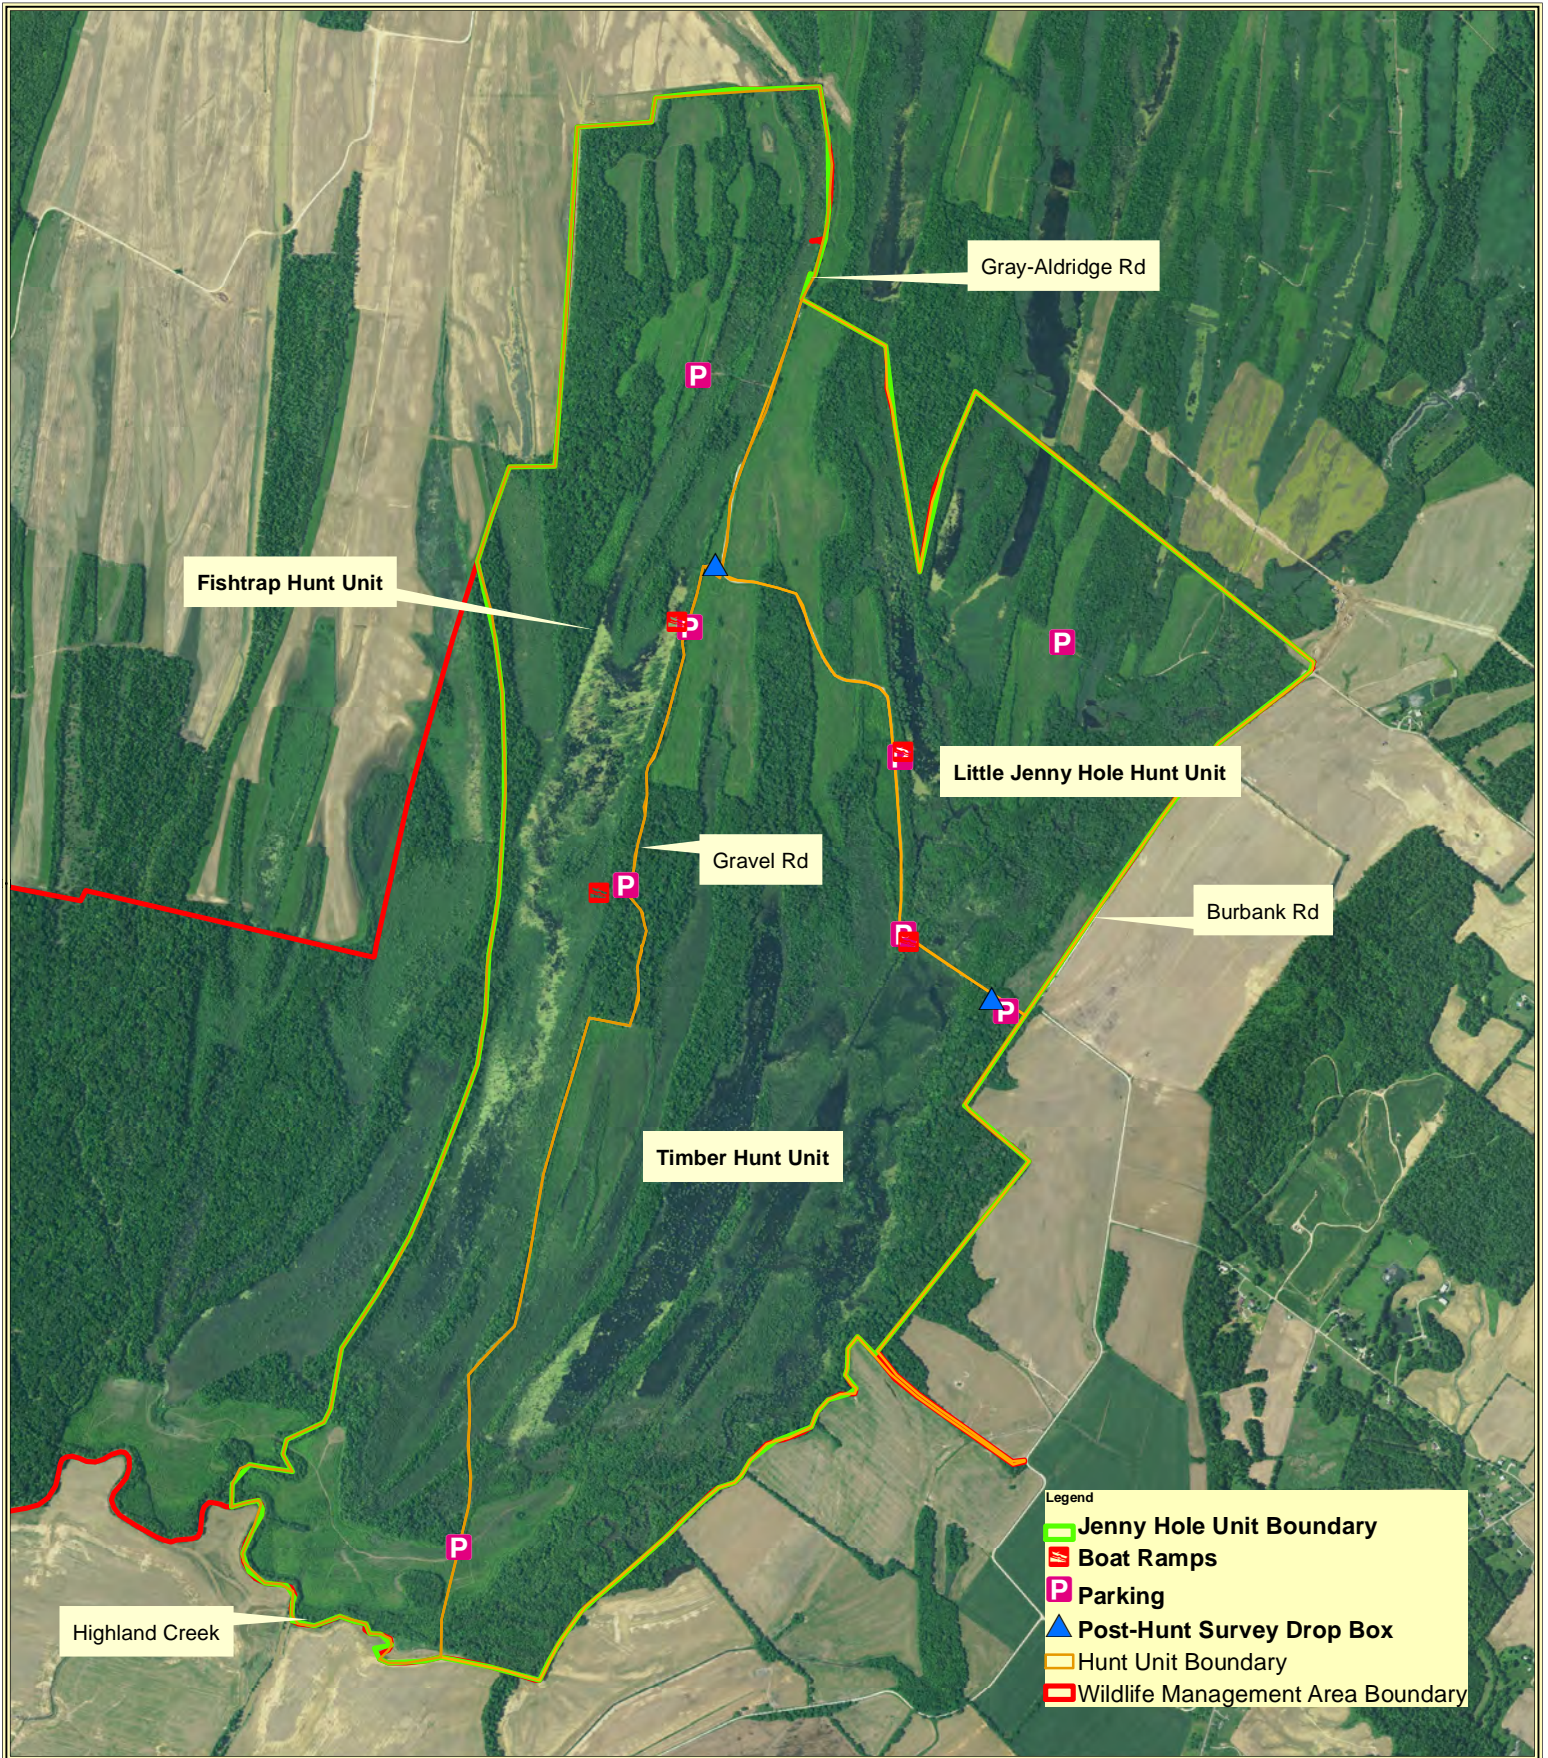

# Jenny Hole Waterfowl Hunt Unit Map: Sloughs WMA

8/1/2018

1:25,750