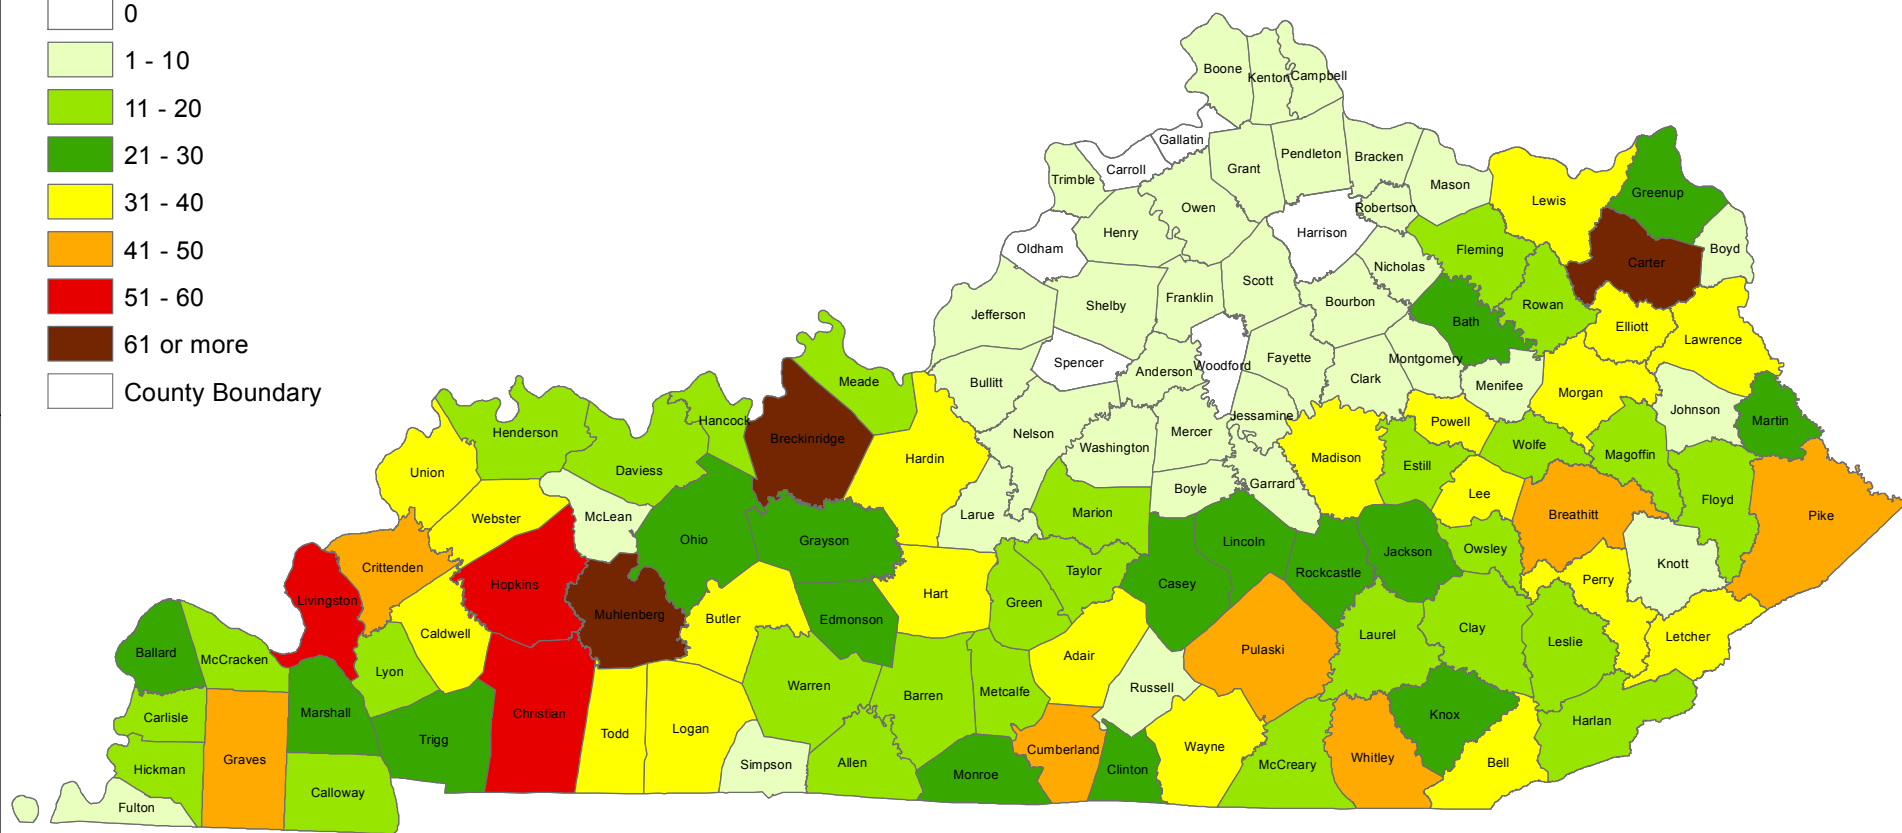

Bobcat Harvest by Kentucky County Telecheck Reporting for 2011 License Year

Bobcat Harvest Legend

2011 License year is November, 2011 through February, 2012.

Source: KDFWR Telecheck Results
For more detailed information, visit fw.ky.gov and search Telecheck Results.
Publication date: 5/22/2012