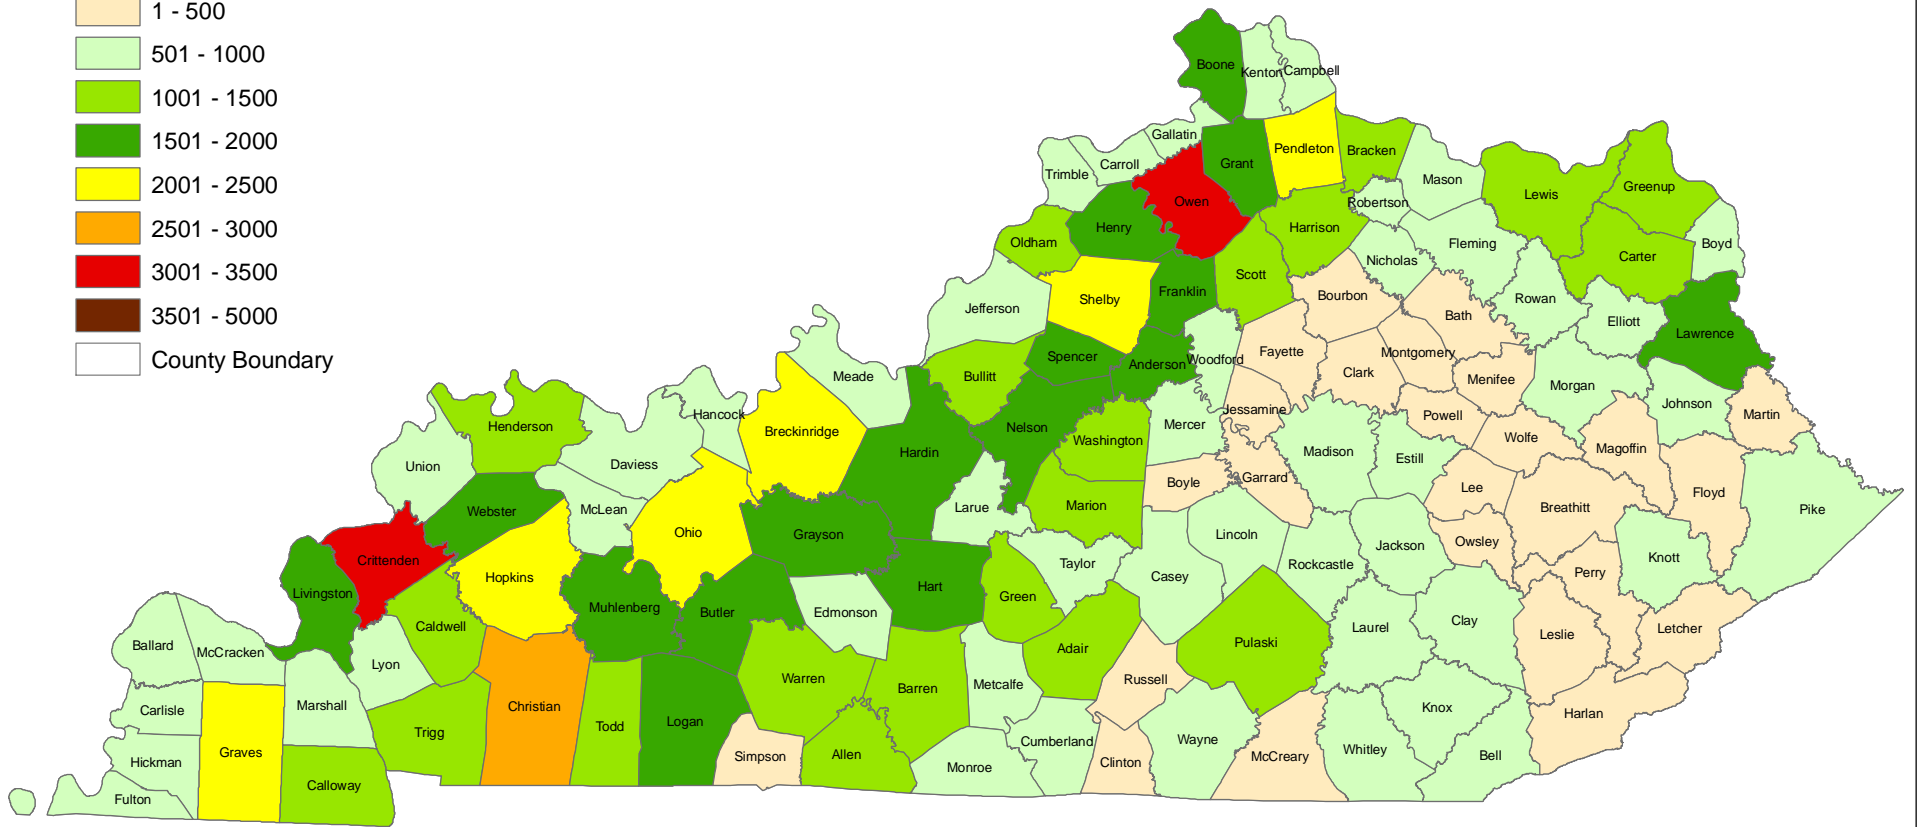

Deer Harvest by Kentucky County Telecheck Reporting for 2006 License Year

Deer Harvest Legend

2006 License year is March, 2006 through February, 2007.

Source: KDFWR Telecheck Results
For more detailed information, visit fw.ky.gov and search Telecheck Results.
Publication date: 4/16/2010