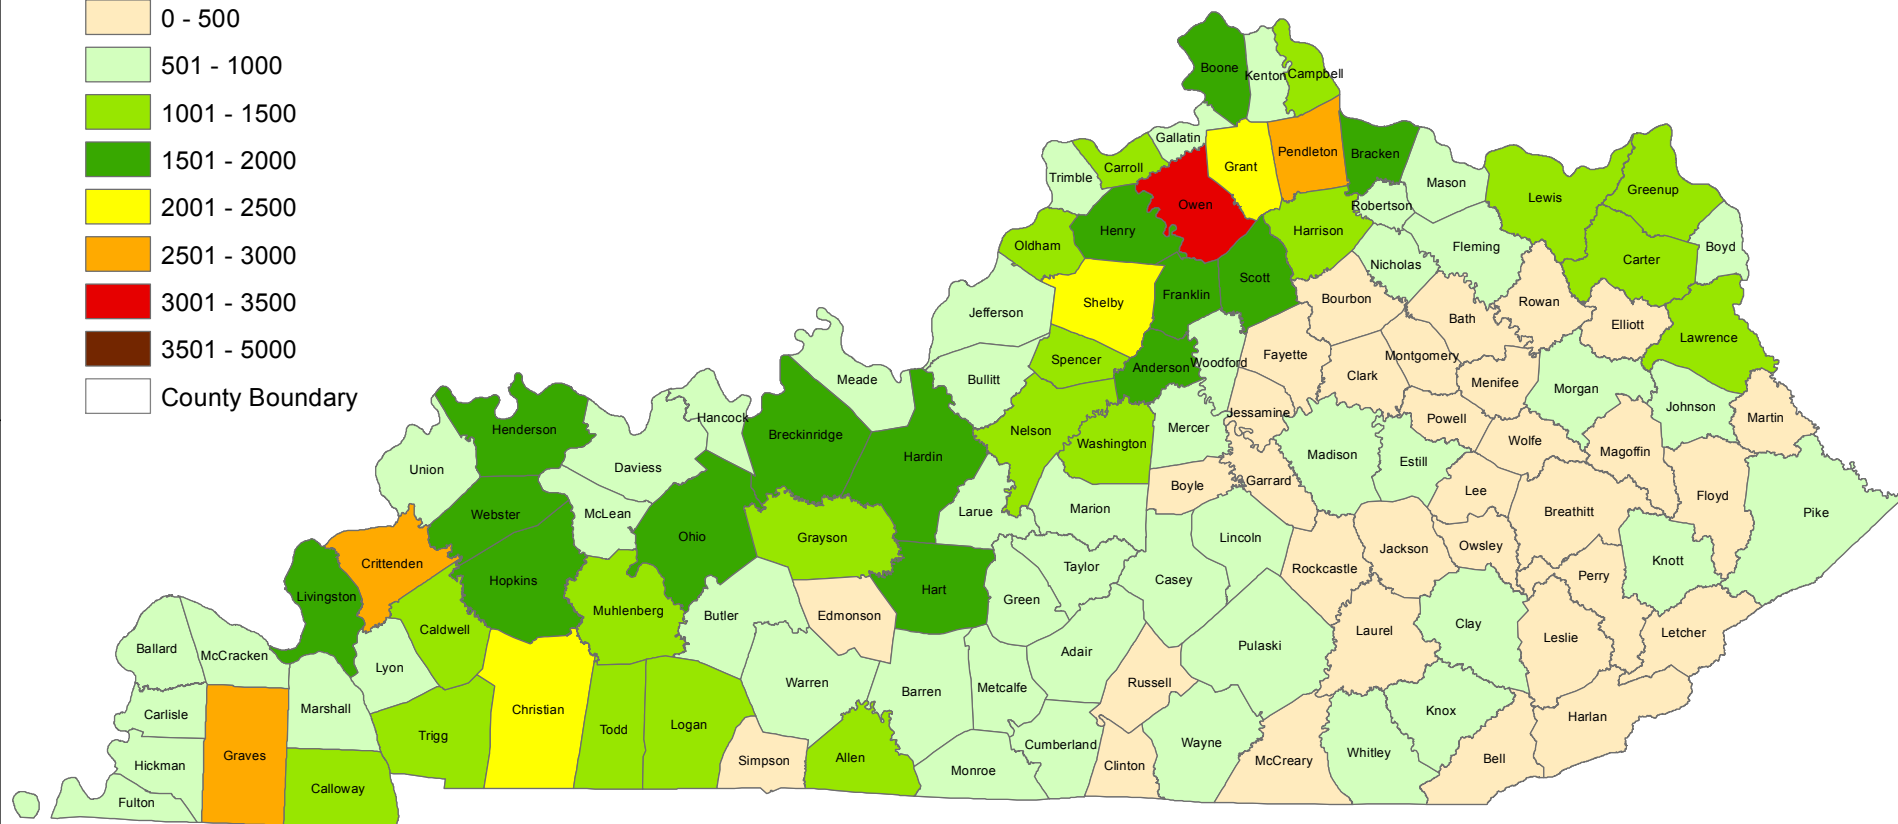

Deer Harvest by Kentucky County Telecheck Reporting for 2010 License Year

Deer Harvest Legend

2010 License year is September, 2010 through January 2011.

Source: KDFWR Telecheck Results
For more detailed information, visit fw.ky.gov and search Telecheck Results.
Publication date: 4/29/2011