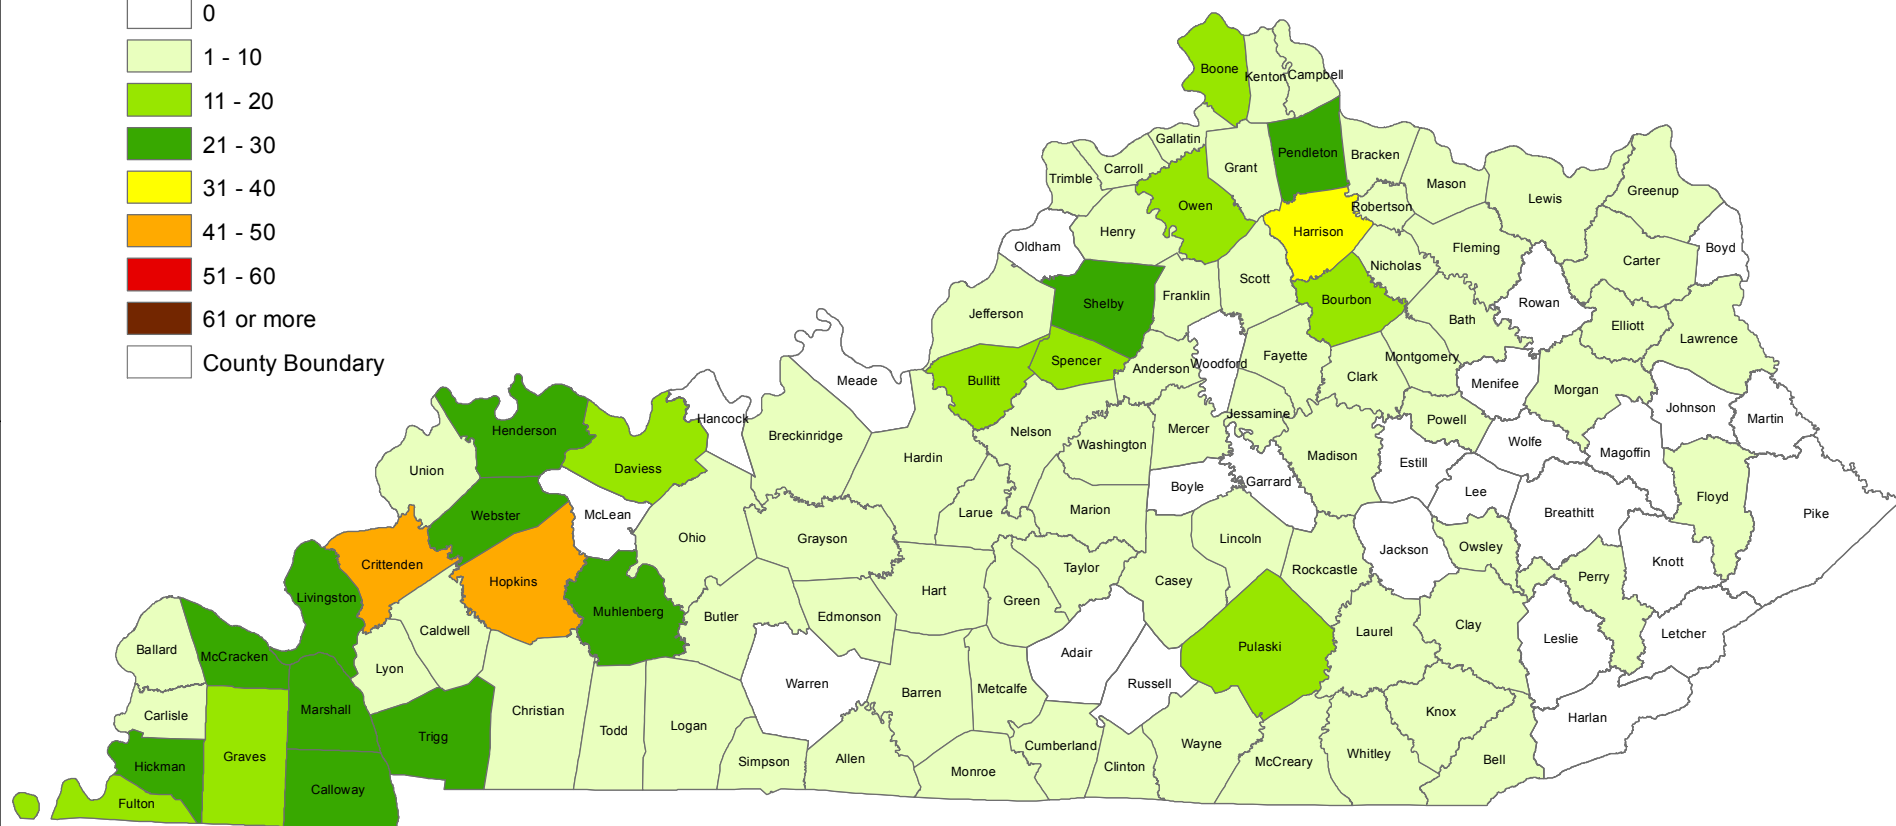

River Otter Harvest by Kentucky County Telecheck Reporting for 2010 License Year

River Otter Harvest Legend

2010 License year is November, 2010 through February, 2011.

Source: KDFWR Telecheck Results
For more detailed information, visit fw.ky.gov and search Telecheck Results.
Publication date: 4/29/2011