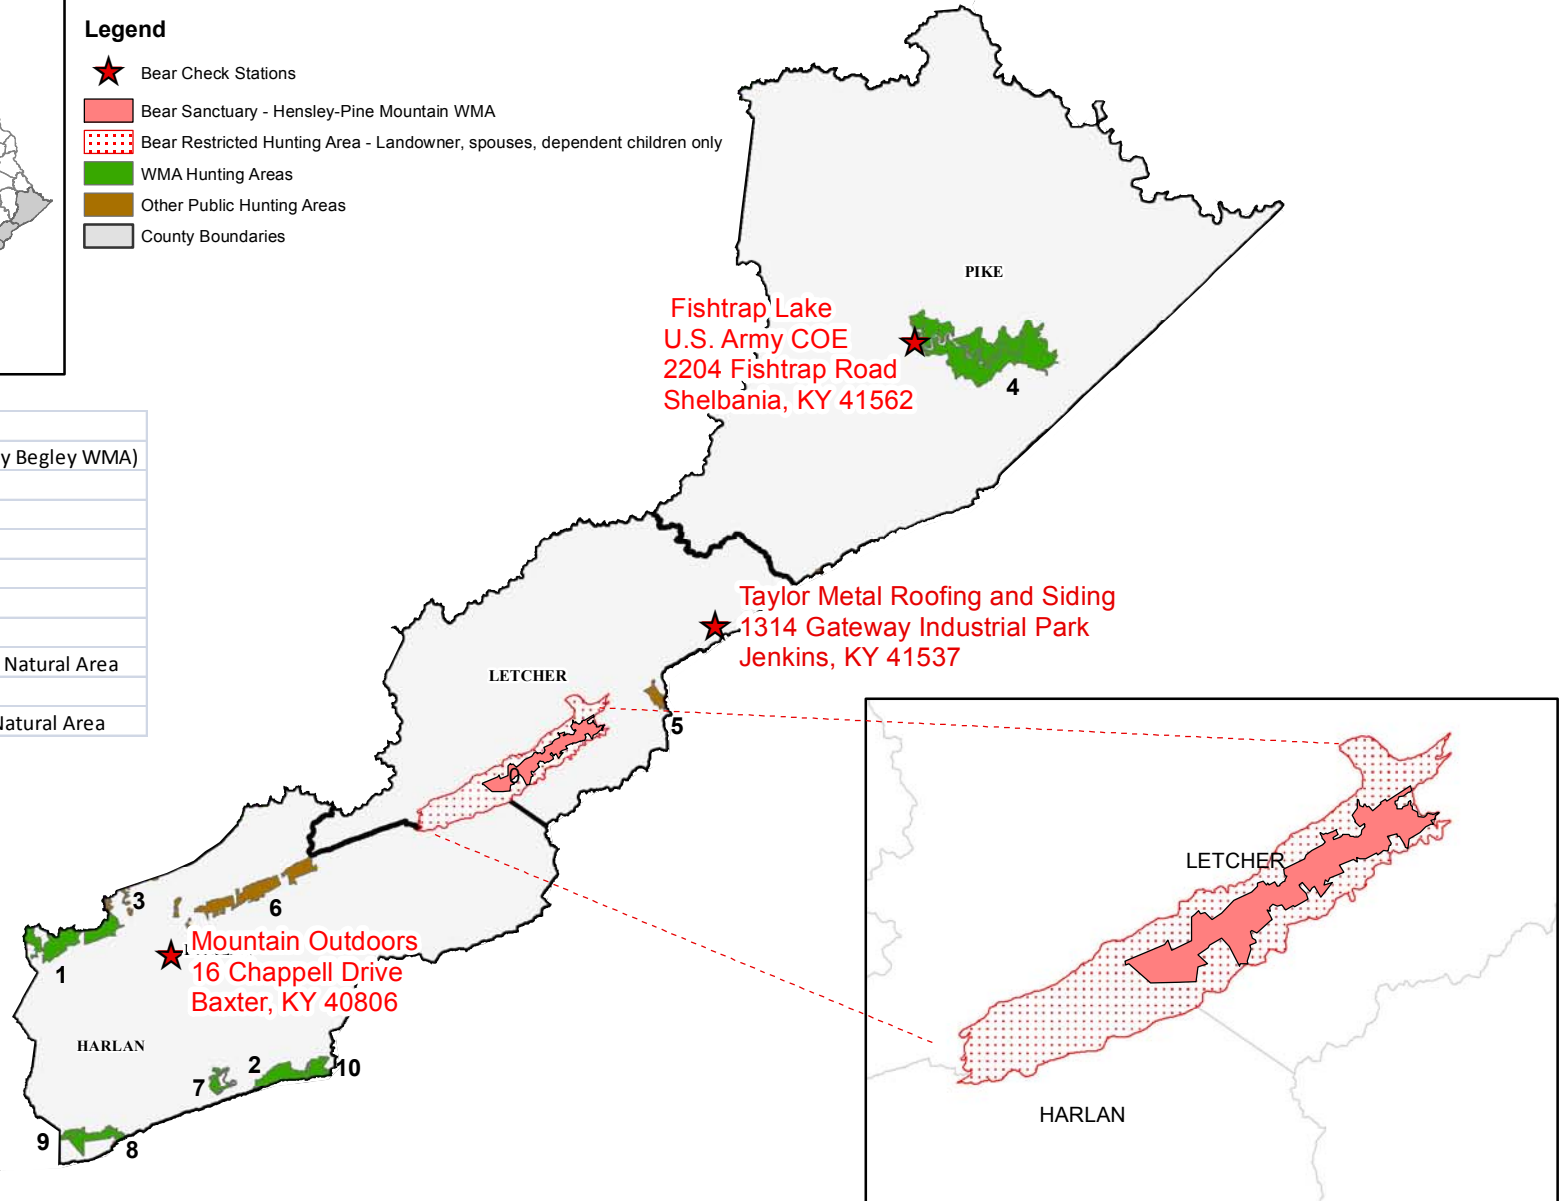

Bear Hunting Zone 2010

Bear Hunting Zone

Legend

- Bear Check Stations
- Bear Sanctuary - Hensley-Pine Mountain WMA
- Bear Restricted Hunting Area - Landowner, spouses, dependent children only
- WMA Hunting Areas
- Other Public Hunting Areas
- County Boundaries

ID	AREA NAME
1	Boone Forestlands WMA (formerly Begley WMA)
2	Cranks Creek WMA
3	Daniel Boone National Forest
4	Fishtrap Lake WMA
5	Jefferson National Forest
6	Kentenia State Forest
7	Martins Fork Lake WMA
8	Martins Fork Lake WMA and State Natural Area
9	Shillalah Creek WMA
10	Stone Mountain WMA and State Natural Area

1:800,000

Publication date: 8/01/2011