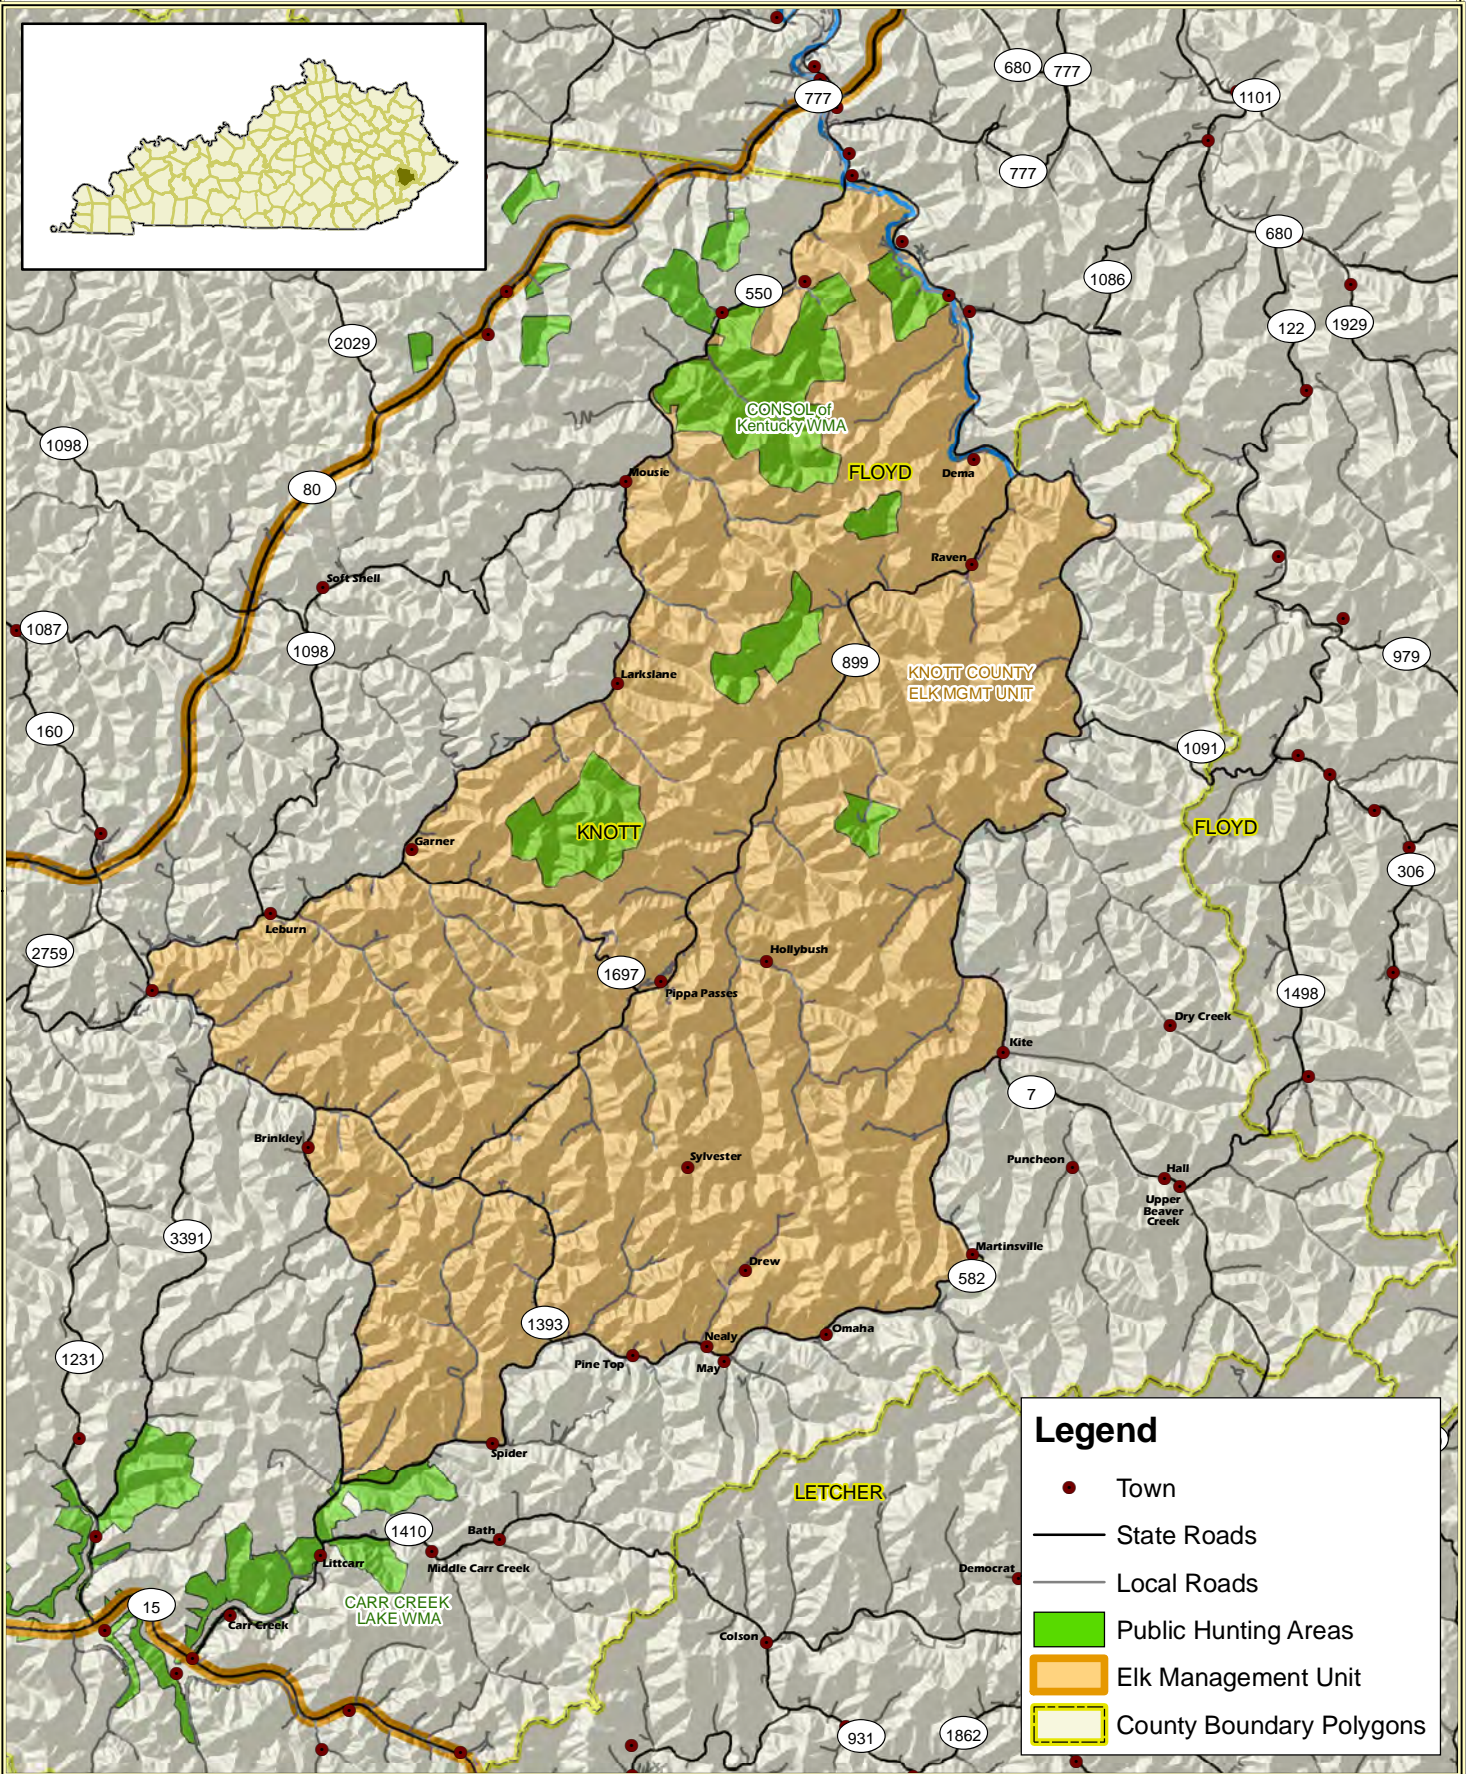

Knott County Elk Management Unit

Legend

- Town
- State Roads
- Local Roads
- Public Hunting Areas
- Elk Management Unit
- County Boundary Polygons