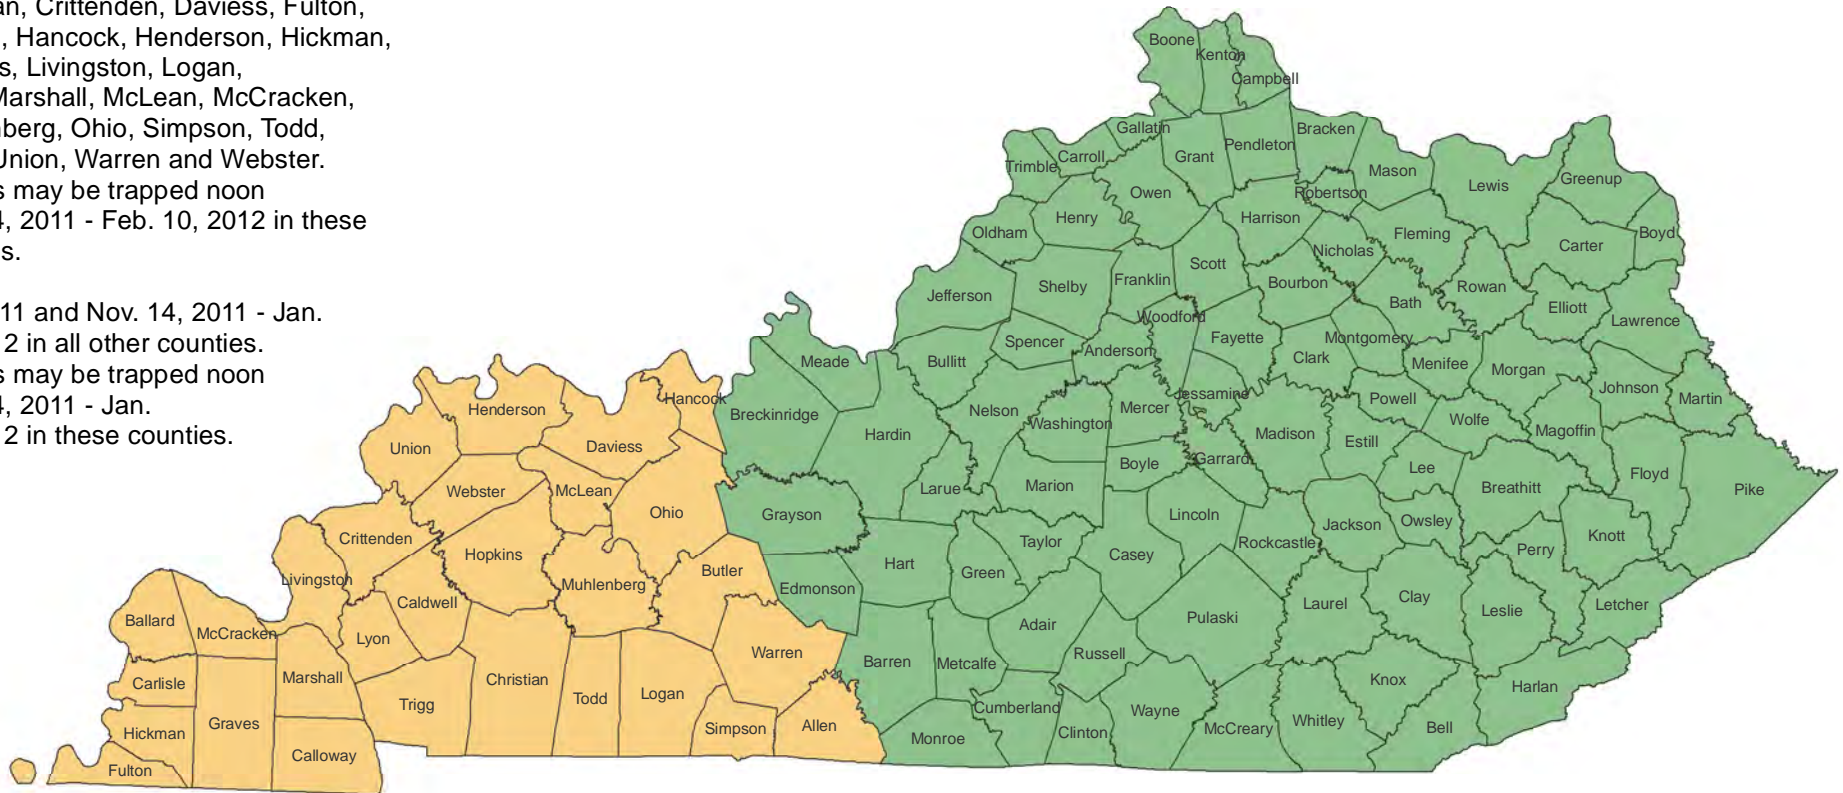

Statewide Rabbit & Quail Seasons 2011-2012

Legend

- Nov. 1-11 and Nov 14, 2011 - Jan. 31, 2012
- Nov. 14, 2011 - Feb. 10, 2012

Please reference the Kentucky Hunting and Trapping guide for specific seasons within Wildlife Management Areas.

Nov. 14, 2011 - Feb. 10, 2012, in the following counties: Allen, Ballard, Butler, Caldwell, Calloway, Carlisle, Christian, Crittenden, Daviess, Fulton, Graves, Hancock, Henderson, Hickman, Hopkins, Livingston, Logan, Lyon, Marshall, McLean, McCracken, Muhlenberg, Ohio, Simpson, Todd, Trigg, Union, Warren and Webster. Rabbits may be trapped noon Nov. 14, 2011 - Feb. 10, 2012 in these counties.

Nov. 1-11 and Nov. 14, 2011 - Jan. 31, 2012 in all other counties. Rabbits may be trapped noon Nov. 14, 2011 - Jan. 31, 2012 in these counties.

1:2,800,000