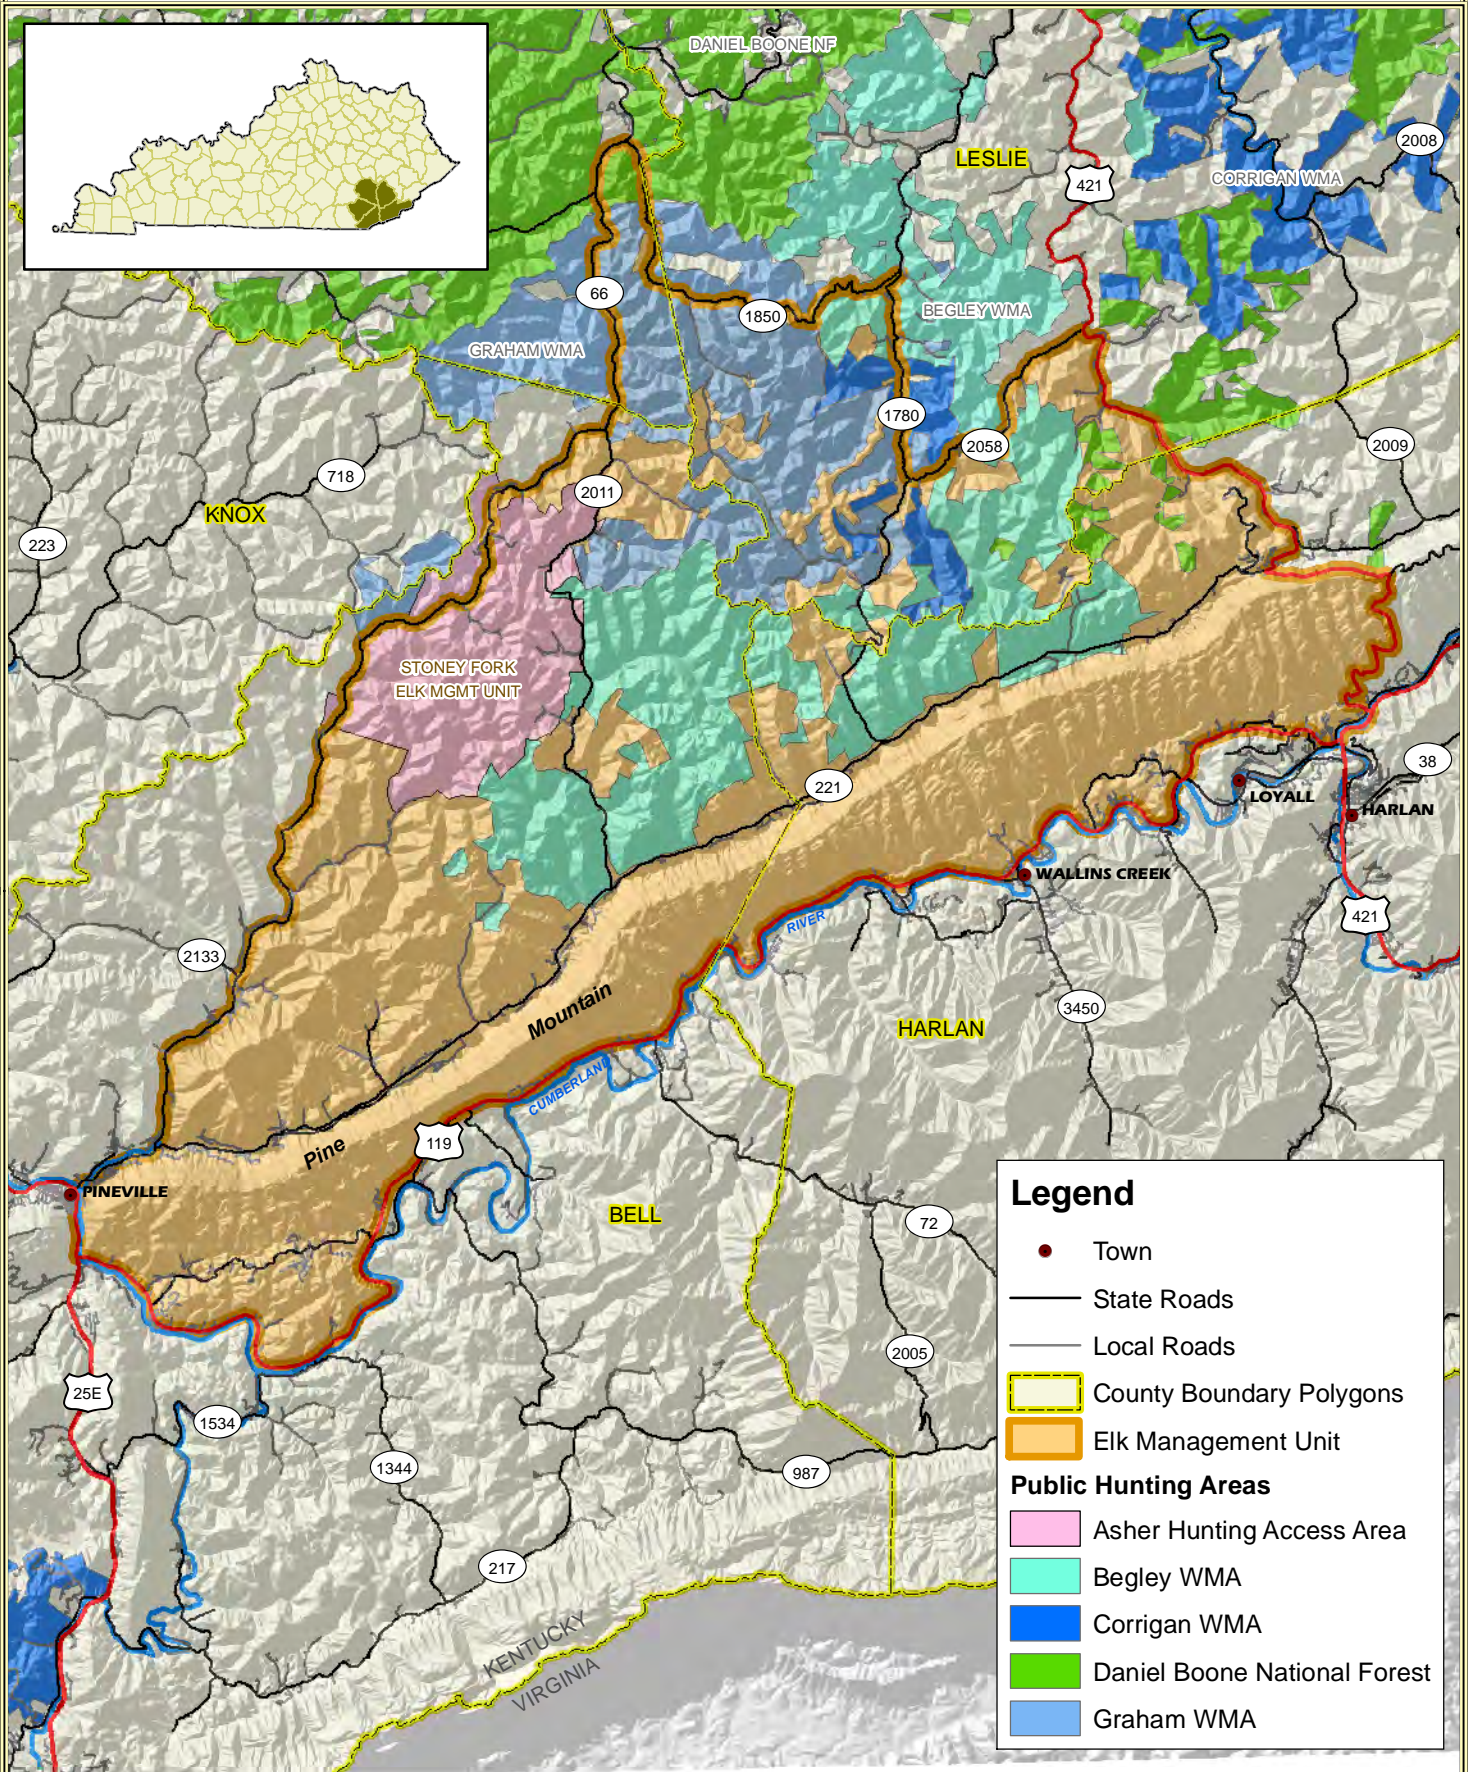

Stoney Fork Elk Management Unit

Legend

- Town
- State Roads
- Local Roads
- ▭ County Boundary Polygons
- ▭ Elk Management Unit

Public Hunting Areas

- ▭ Asher Hunting Access Area
- ▭ Begley WMA
- ▭ Corrigan WMA
- ▭ Daniel Boone National Forest
- ▭ Graham WMA