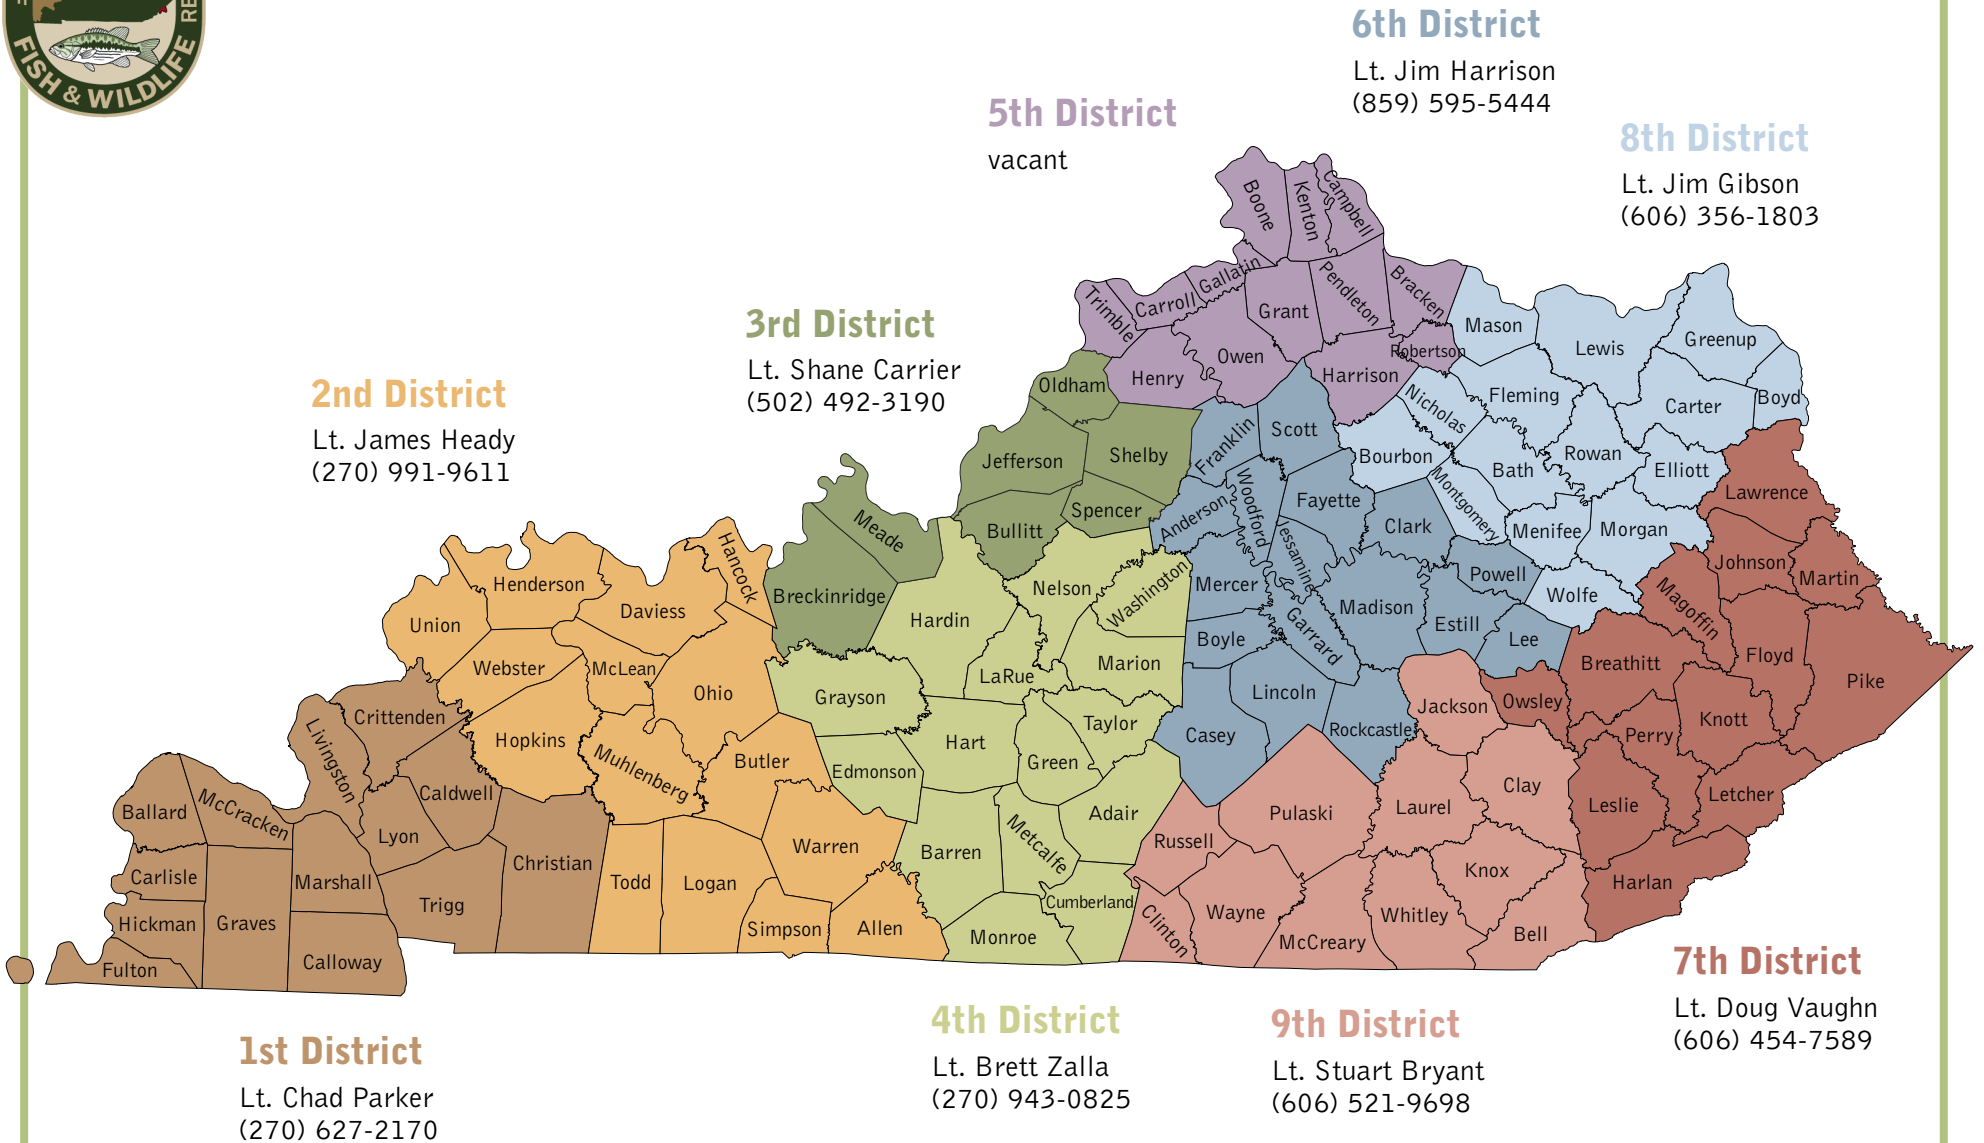

LAW ENFORCEMENT DISTRICTS

To report a wildlife law violation call **1-800-25-ALERT**