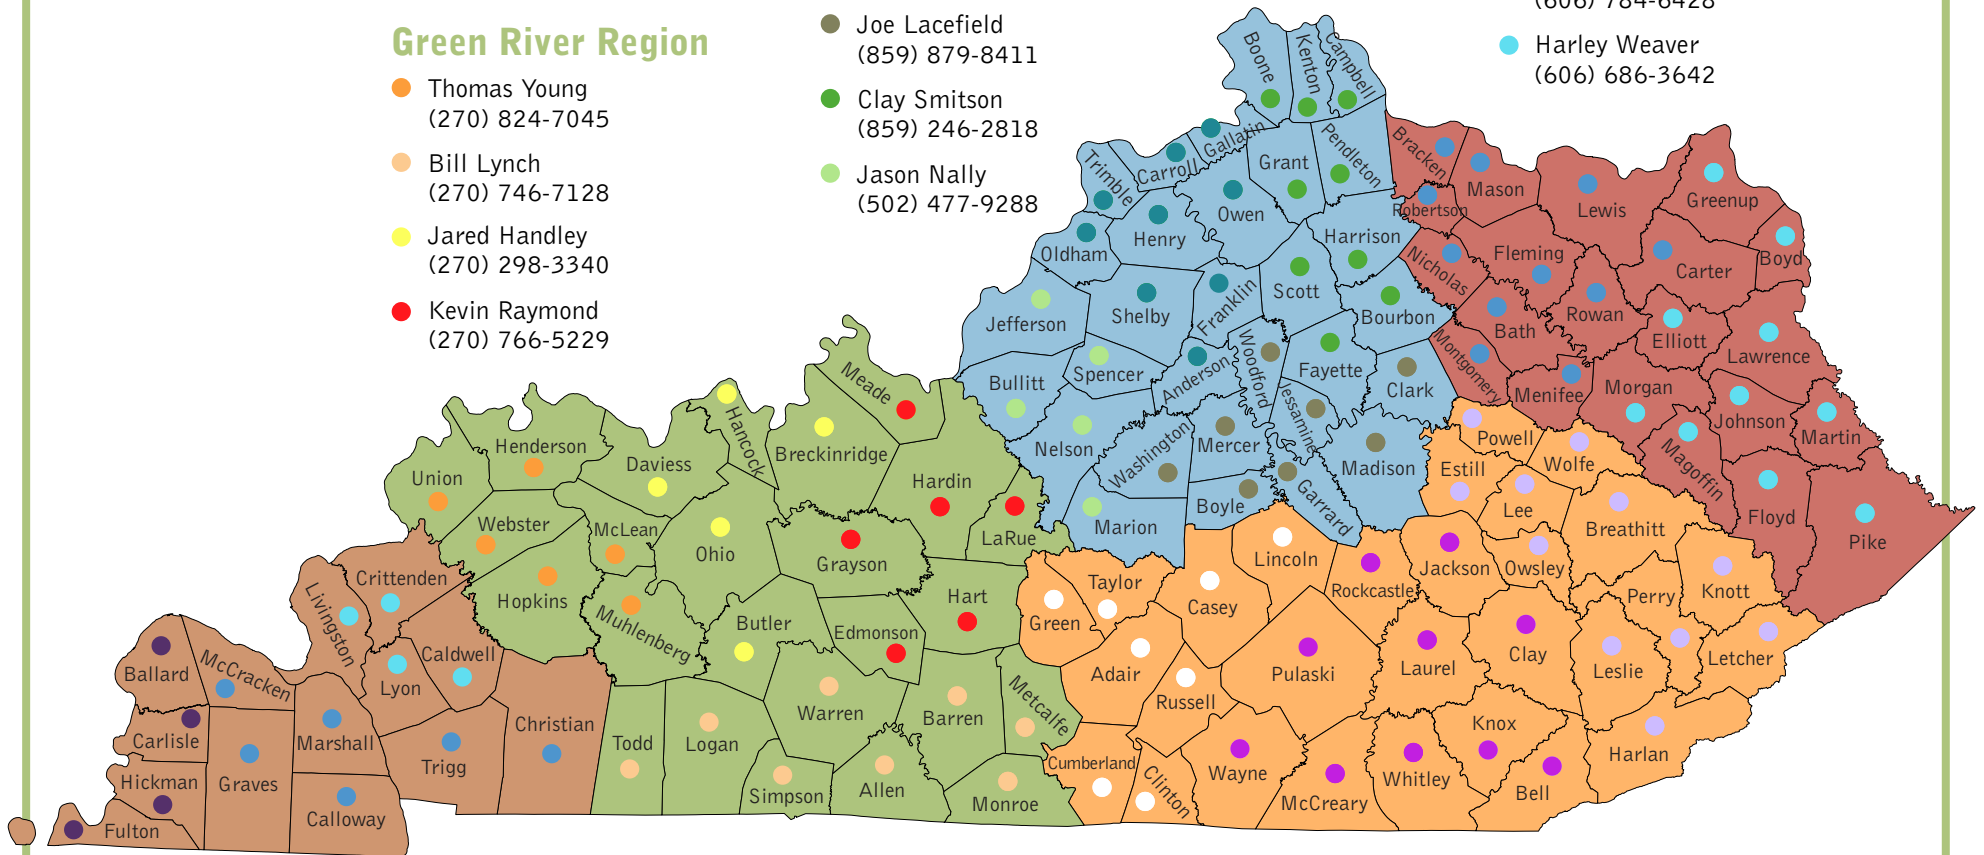

Northeast Region

- Wes Mattox (606) 784-6428
- Harley Weaver (606) 686-3642

Purchase Region

- Philip Sharp (270) 965-3921 ext. 110
- Kevin Tucker (270) 408-1244
- Wes McFaddin (270) 247-3780

Southeast Region

- Chris Mason (270) 465-2839
- Mike Strunk (606) 376-8083
- J.J. Baker (606) 435-6229