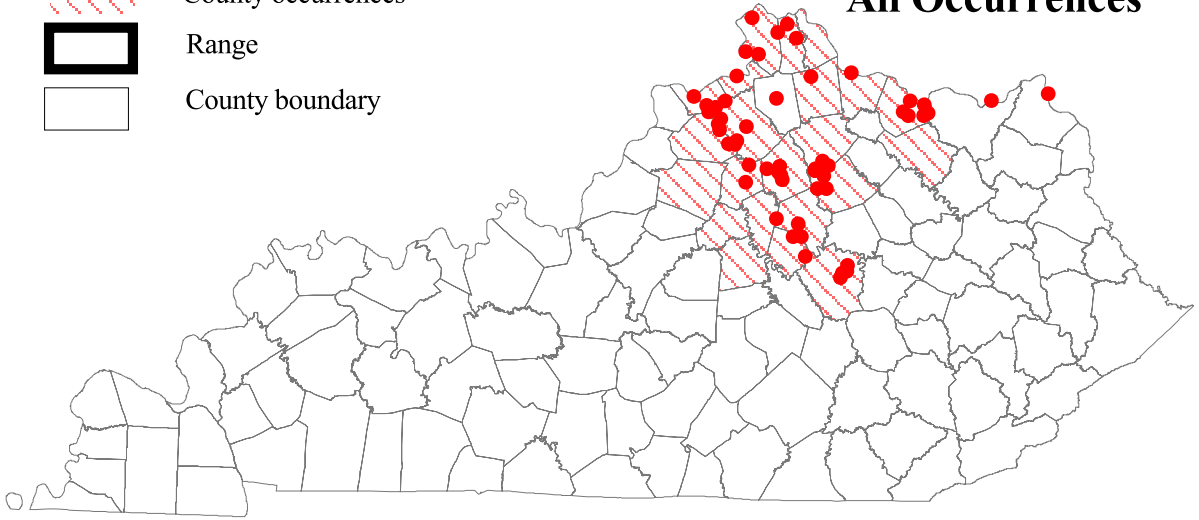

# Northern Leopard Frog

## *Rana pipiens*

(Data current as of May 11, 2005)

(Map corrected March 9, 2010)

-  Point occurrences
-  Quadrangle occurrences
-  County occurrences
-  Range
-  County boundary

### All Occurrences