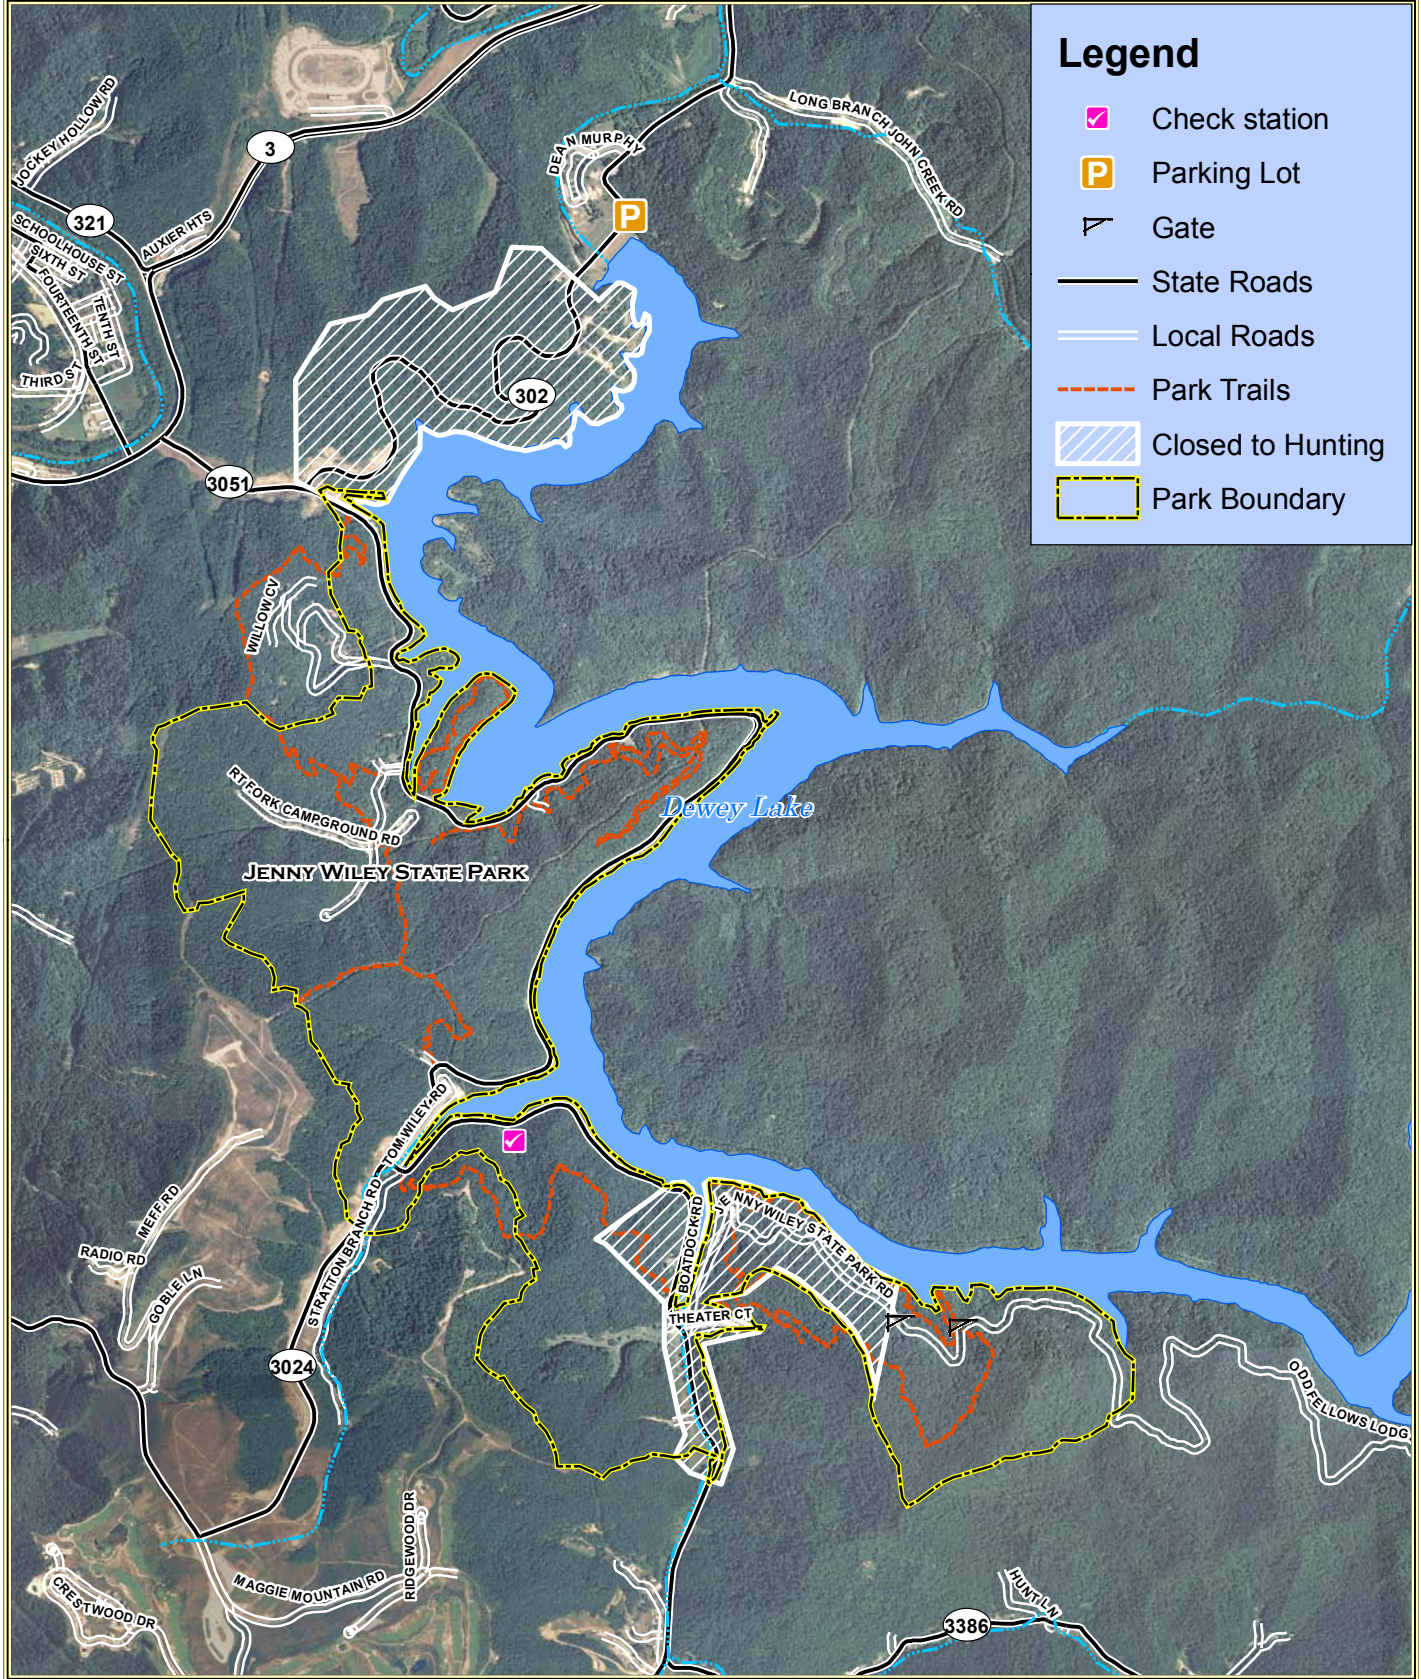

Jenny Wiley State Resort Park Open Deer Hunt Areas

Legend

- Check station
- Parking Lot
- Gate
- State Roads
- Local Roads
- Park Trails
- Closed to Hunting
- Park Boundary

Quota hunting area is within
Jenny Wiley State Resort Park boundary
except areas shown as Closed to Hunting

1:34,000

Publication Date:
12/06/2010