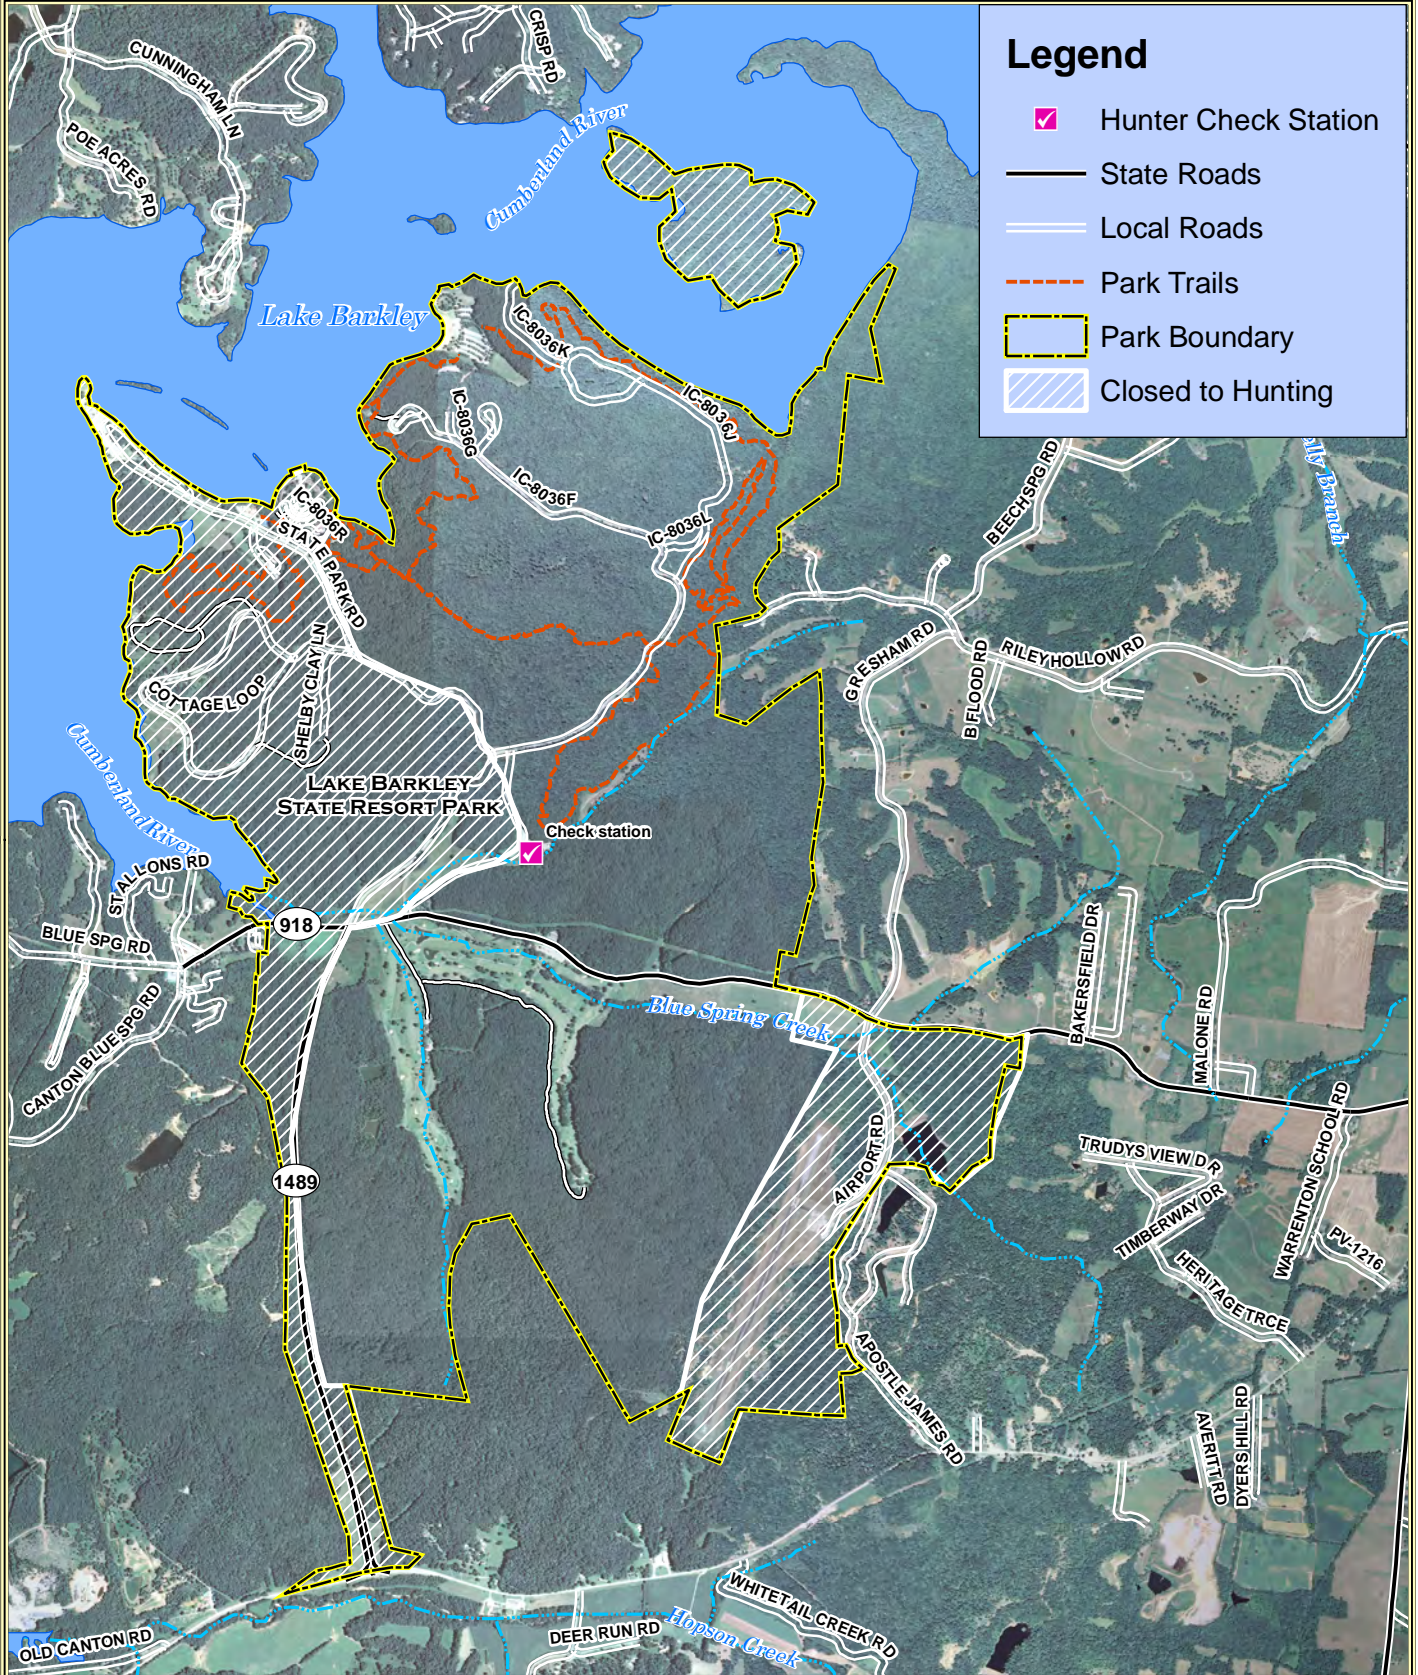

# Lake Barkley State Resort Park Quota Hunt

## Legend

-  Hunter Check Station
-  State Roads
-  Local Roads
-  Park Trails
-  Park Boundary
-  Closed to Hunting

Quota hunting area is within Lake Barkley State Resort Park boundary except areas shown as Closed to Hunting.