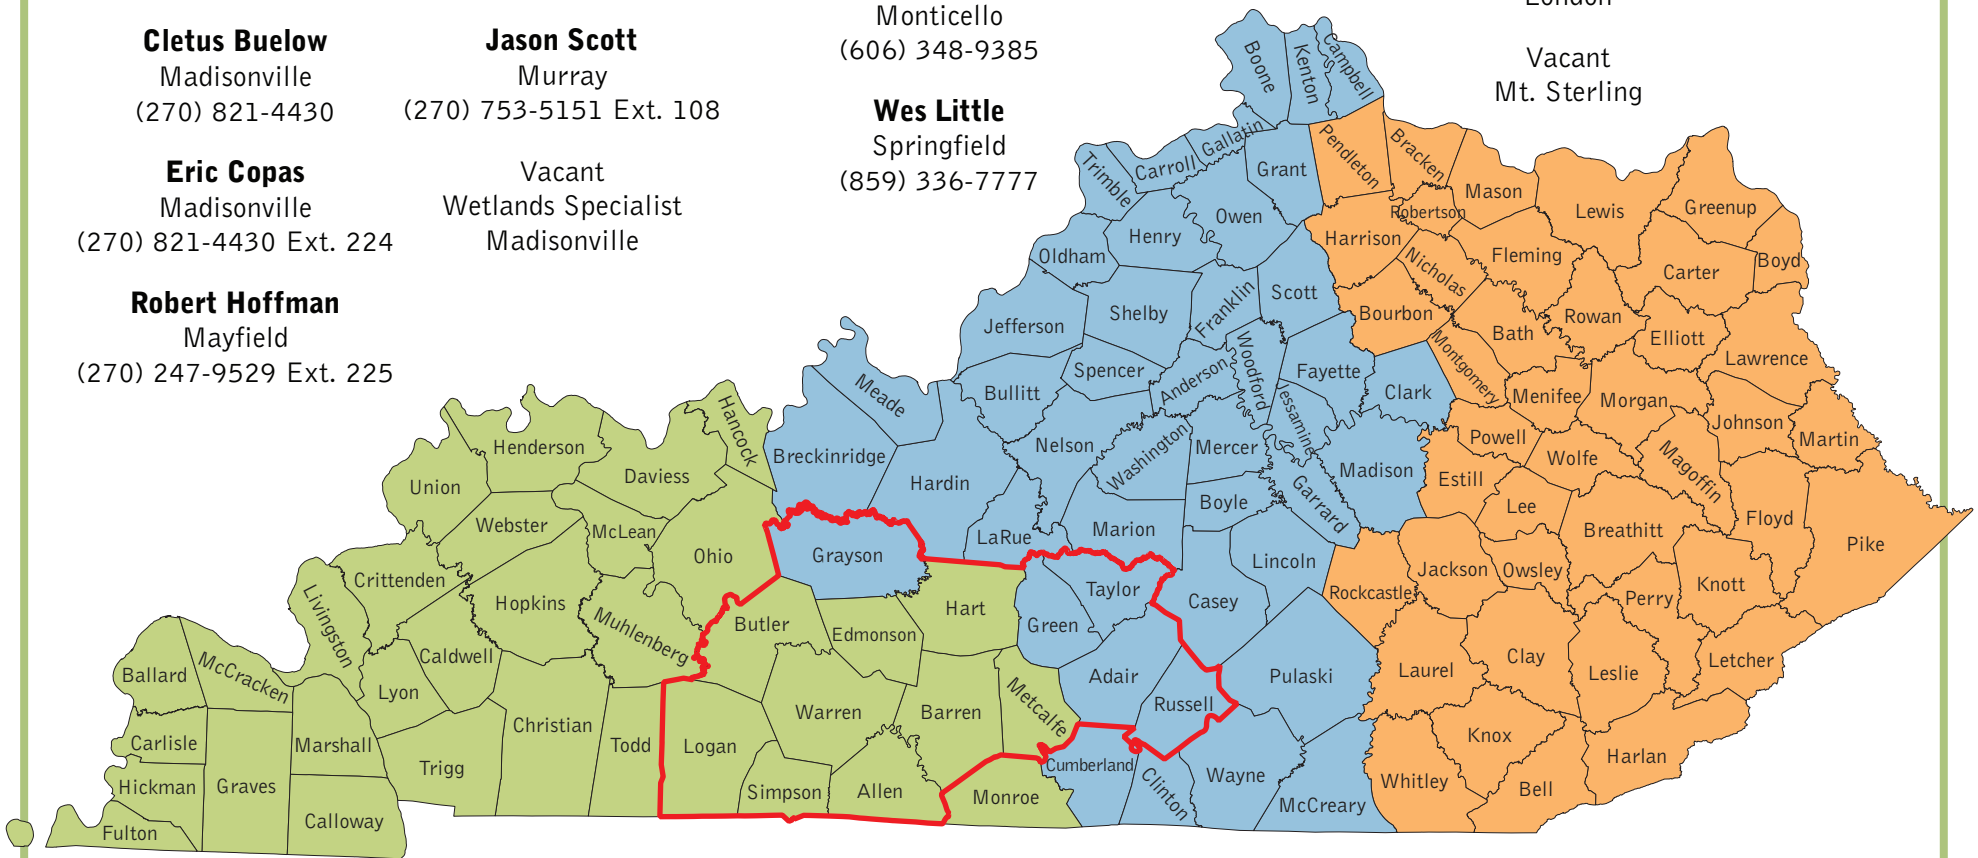

AREA 3

Zak Danks
Lexington
(859) 224-7315

Vacant
London

Vacant
Mt. Sterling

CREP Biologists

Jonah Price
Campbellsville
(270) 465-4651 Ext. 108

Tyler Reagan
Bowling Green
(270) 846-4606 Ext. 131

Vacant
Munfordville