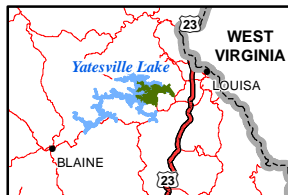

Yatesville Lake State Park and Lawrence County Recreation Area Limited Deer Hunt Area

Kentucky Department of Fish & Wildlife Resources

LOCATION DIAGRAMS

LEGEND

- Check Station
- Campground
- Boat Launch
- Deer Hunt Area
- State Roads
- Local Roads
- Stream

Notes to Hunters:

- The Open Deer Hunt area is within the boundaries of Boones Landing County Park, Lawrence County Recreation Area and Yatesville Lake State Park as shown on this map.
- Hunting is prohibited within 150 yards of campgrounds or any permanent building.
- The deer check station is located at the Yatesville State Park campground registration building.