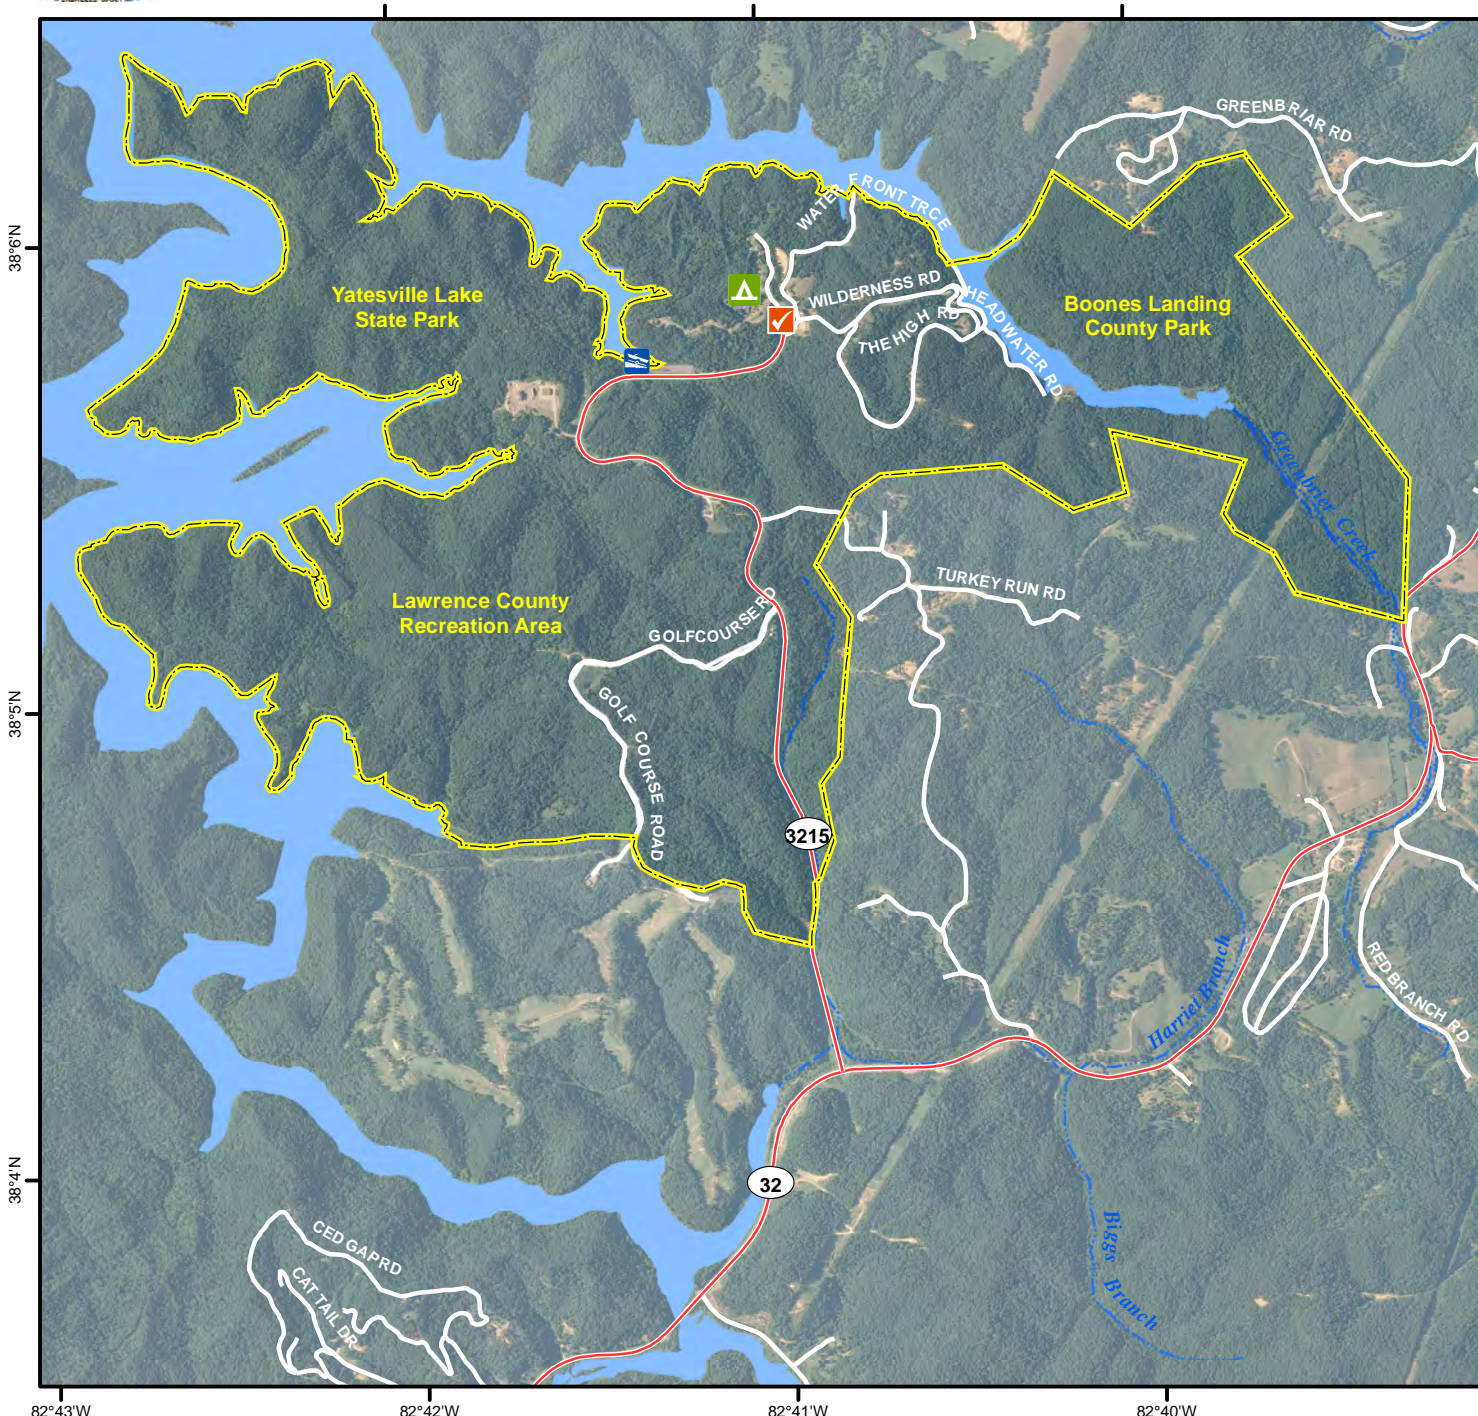

Yatesville Lake State Park and Lawrence County Recreation Area Limited Deer Hunt Area

Kentucky Department of Fish & Wildlife Resources

LOCATION DIAGRAMS

LEGEND

- Check Station
- Campground
- Boat Launch
- Deer Hunt Area
- State Roads
- Local Roads
- Stream

Notes to Hunters:

- The Open Deer Hunt area is within the boundaries of Boones Landing County Park, Lawrence County Recreation Area and Yatesville Lake State Park as shown on this map.
- Hunting is prohibited within 150 yards of campgrounds or any permanent building.
- The deer check station is located at the Yatesville State Park campground registration building.

Date of Publication: October 14, 2011
 The most up-to-date version of this map may be viewed and printed from our Web site at fw.ky.gov on the Maps and Online Services page.