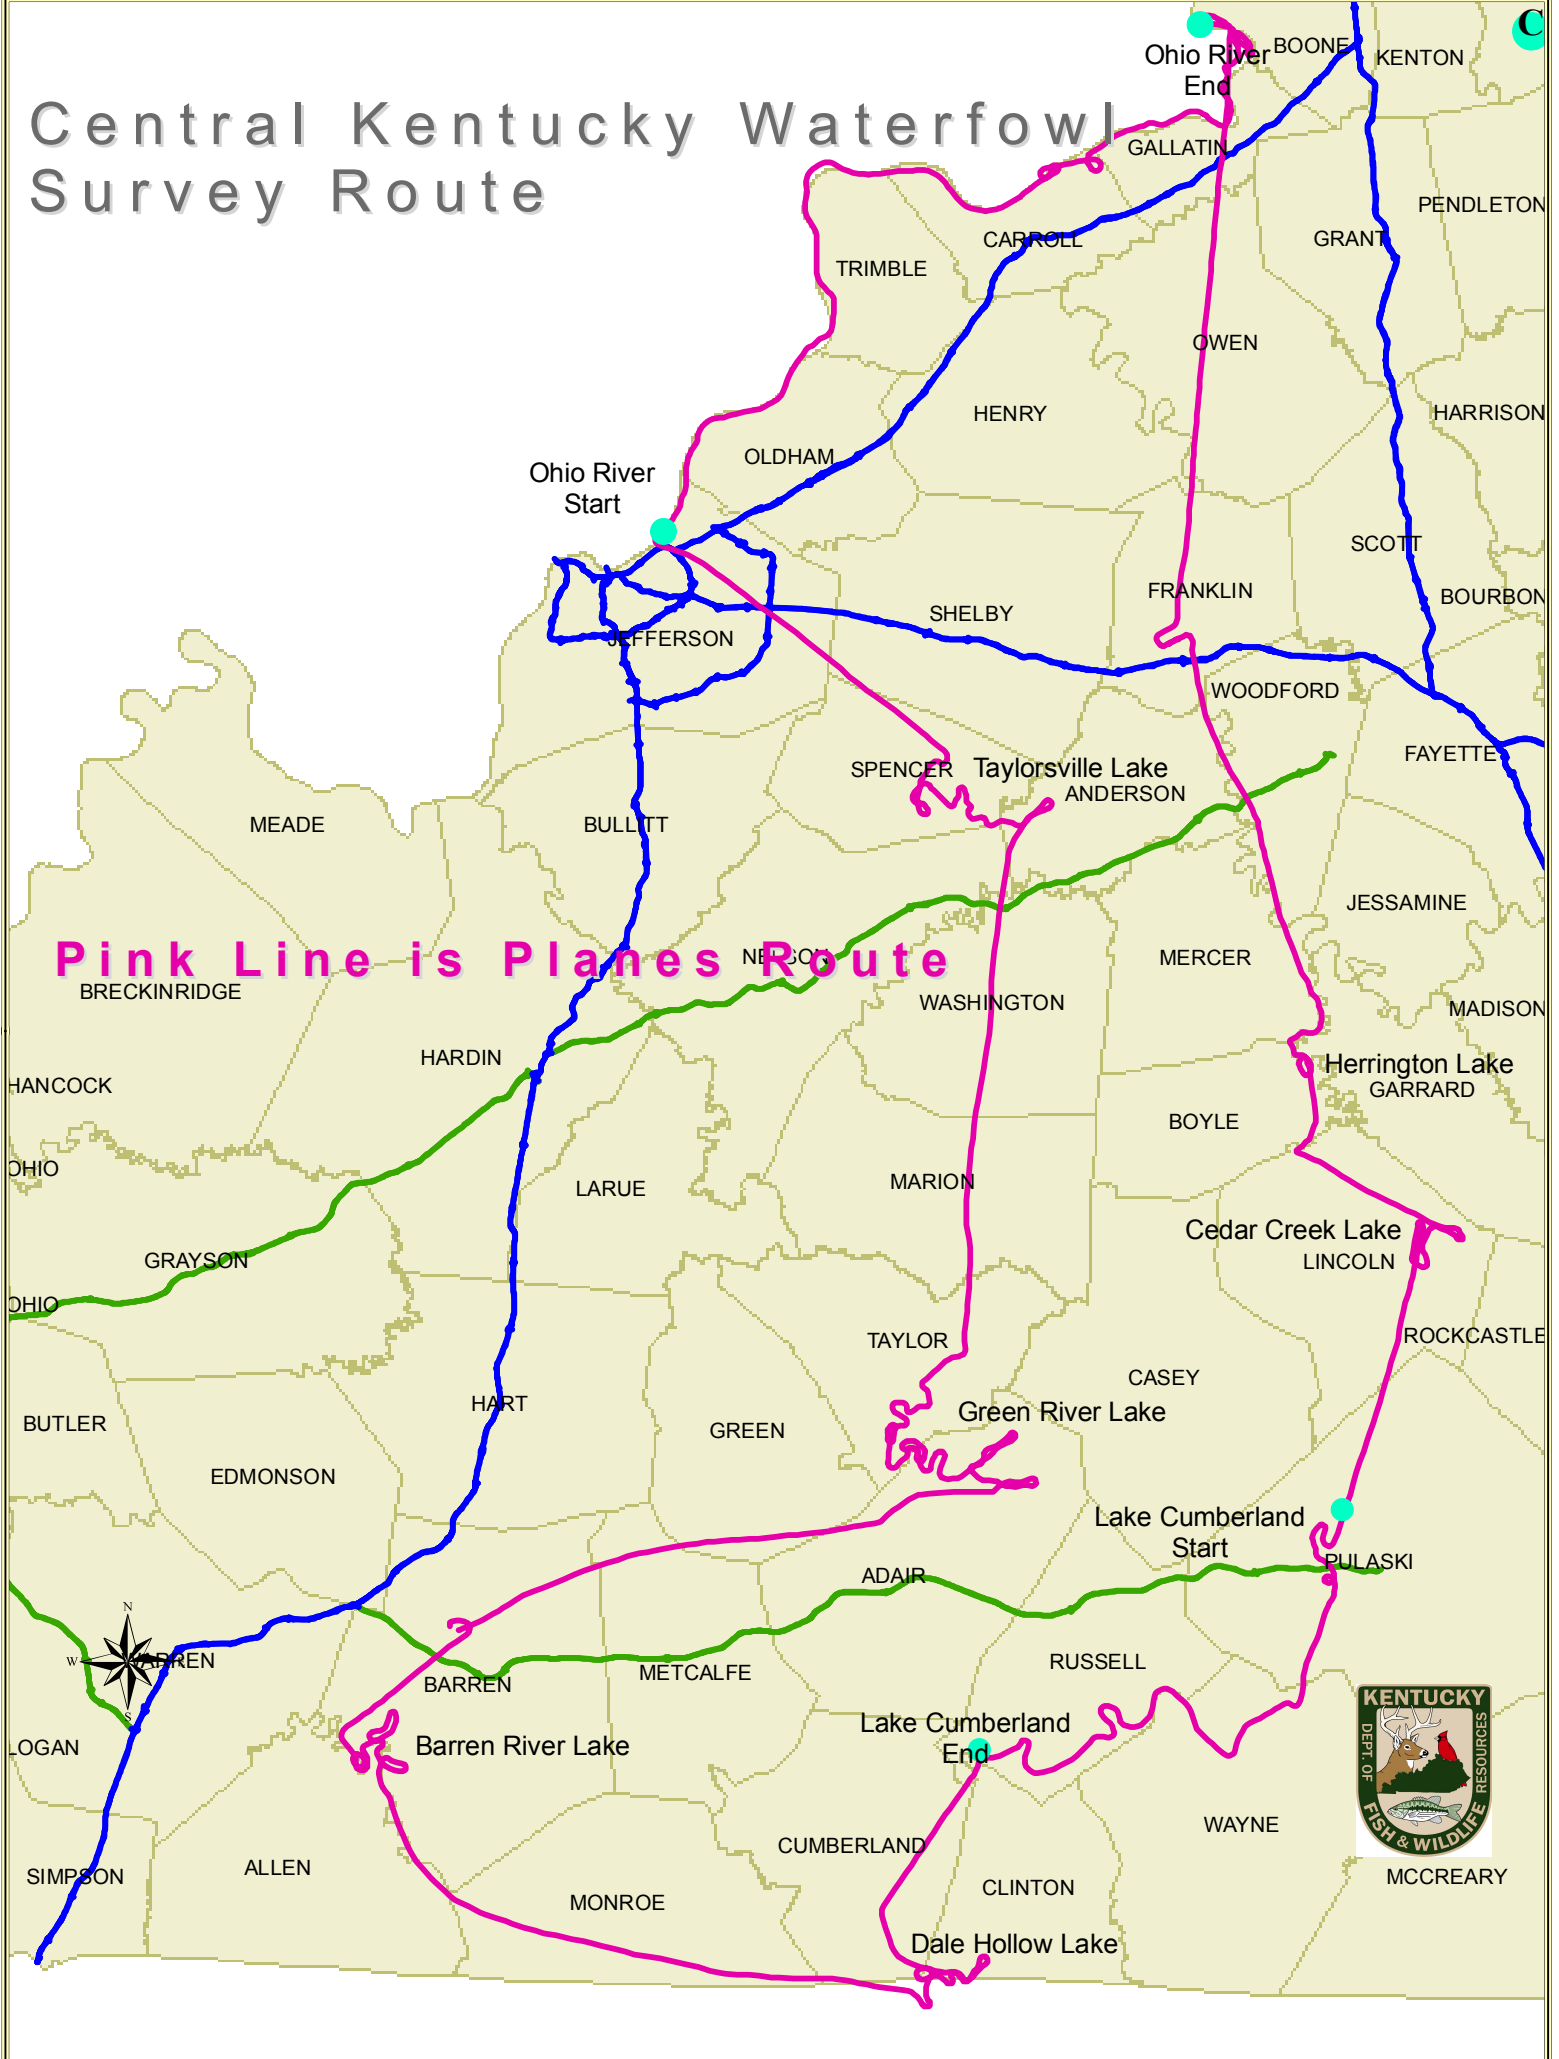

Central Kentucky Waterfowl Survey Route

Pink Line is Planes Route