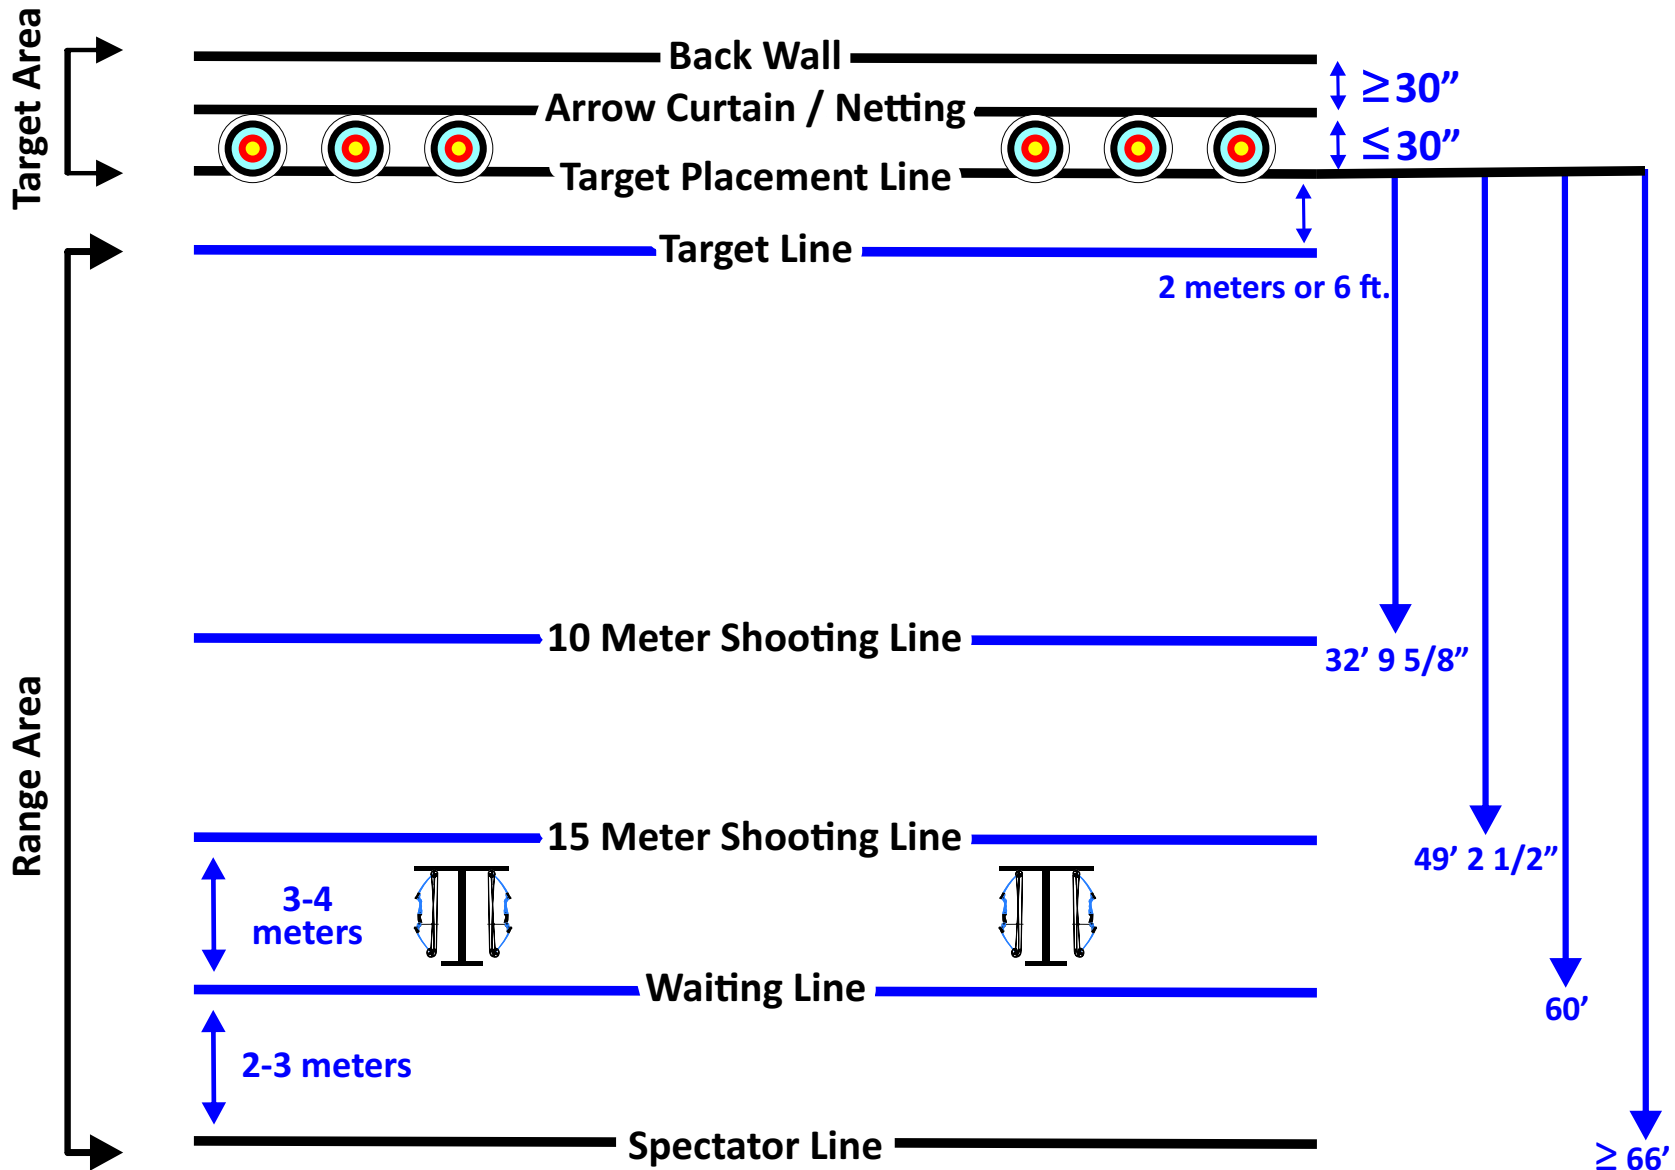

KY NASP® RANGE LINES

Gym Tournament Setup

****FOR SCHOOL GYMS ONLY:** The WAITING LINE is placed 4 yards or meters behind the SHOOTING LINE. The COACHES ALLEY is not required. The SPECTATOR LINE is placed 2-3 yards or meters behind the WAITING LINE.