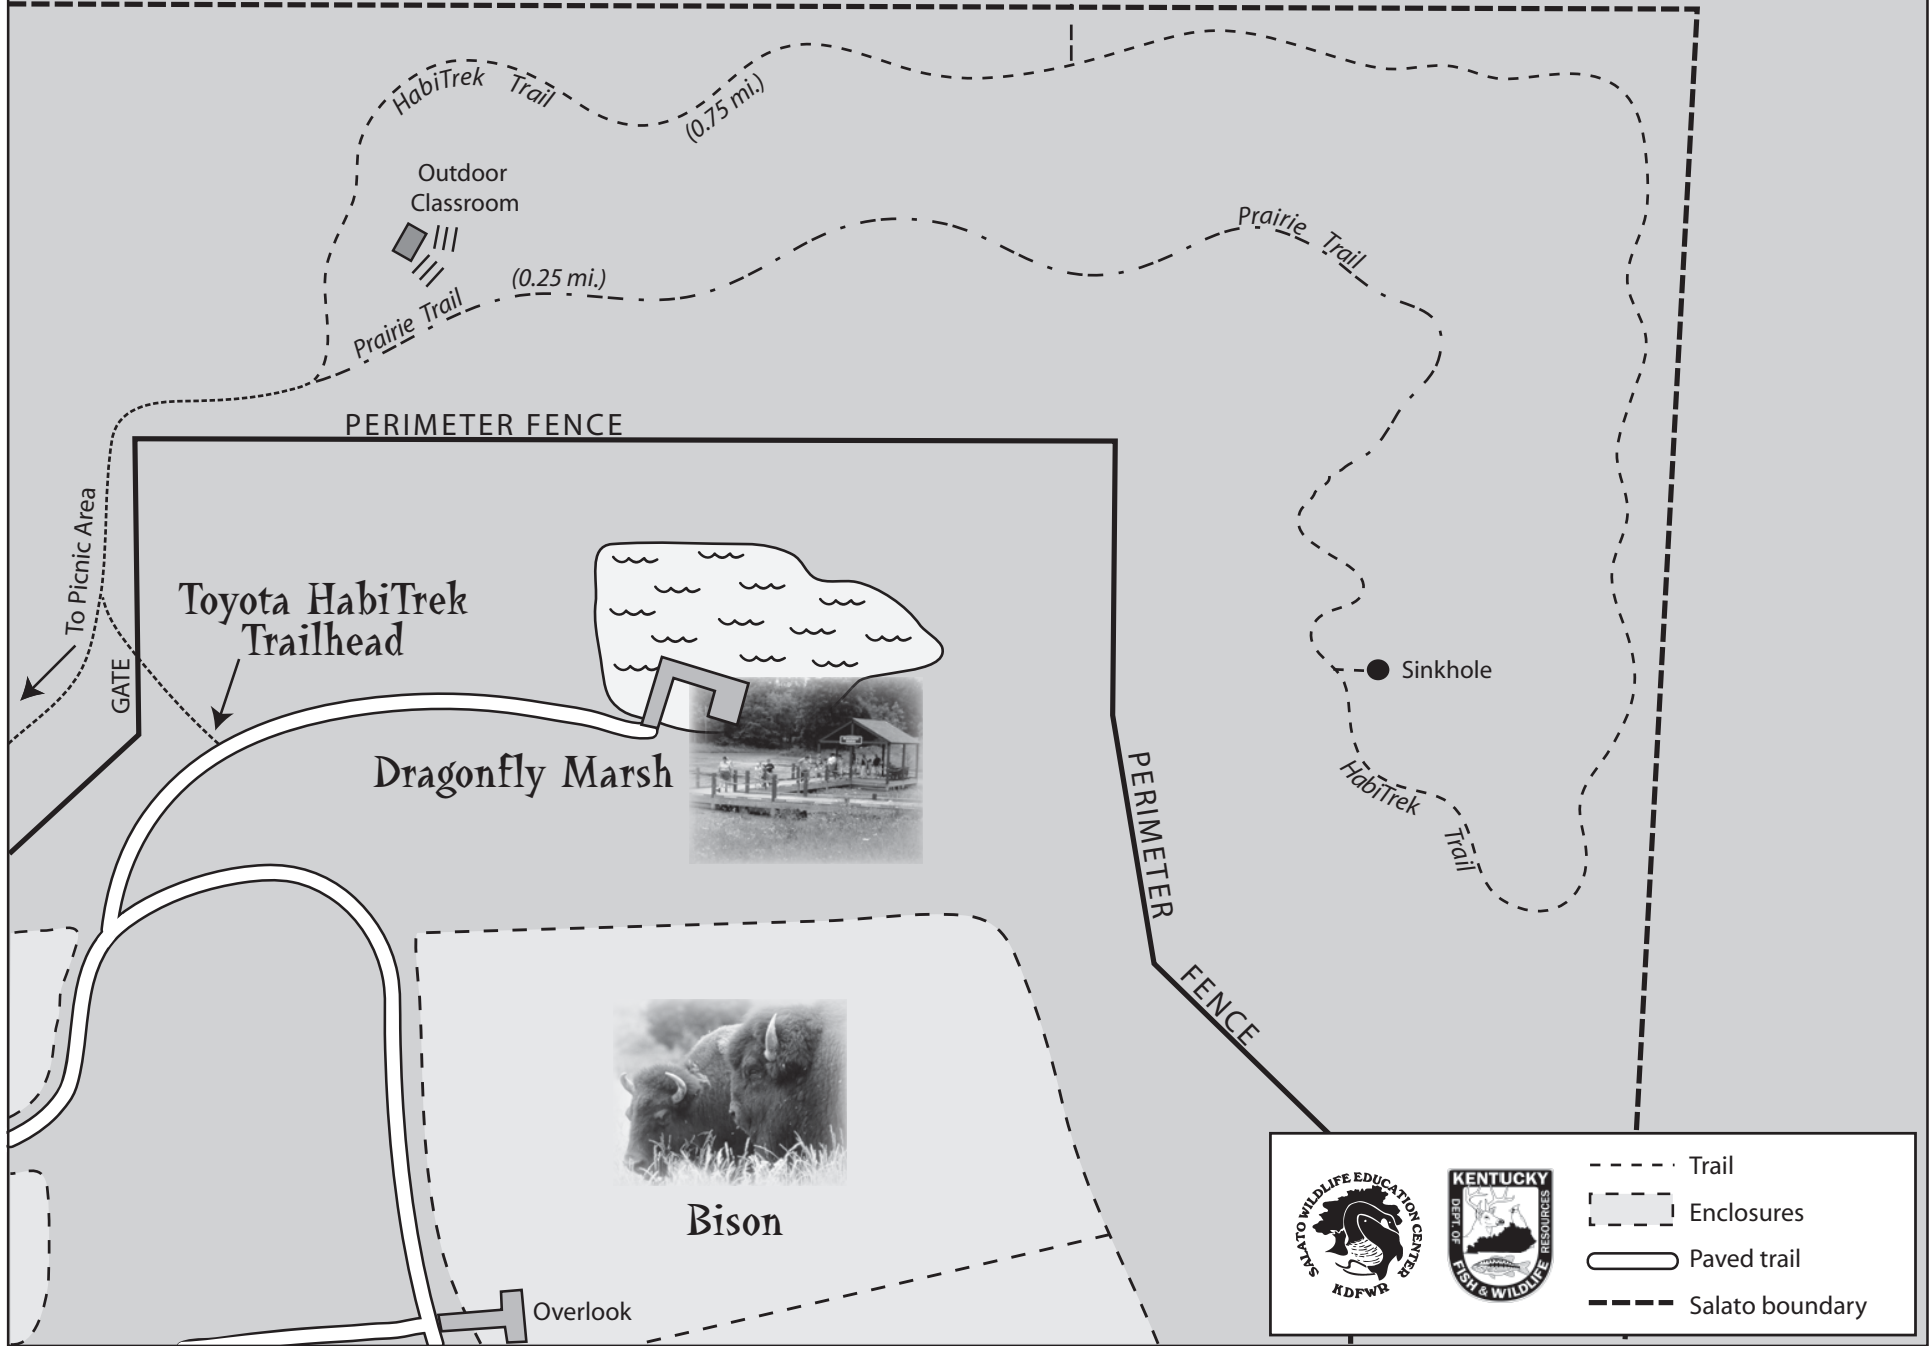

Dr. James C. Salato Wildlife Education Center Trail Map, continued

Pea Ridge
Loop (3.0 mi.)

- Trail
- Enclosures
- Paved trail
- Salato boundary