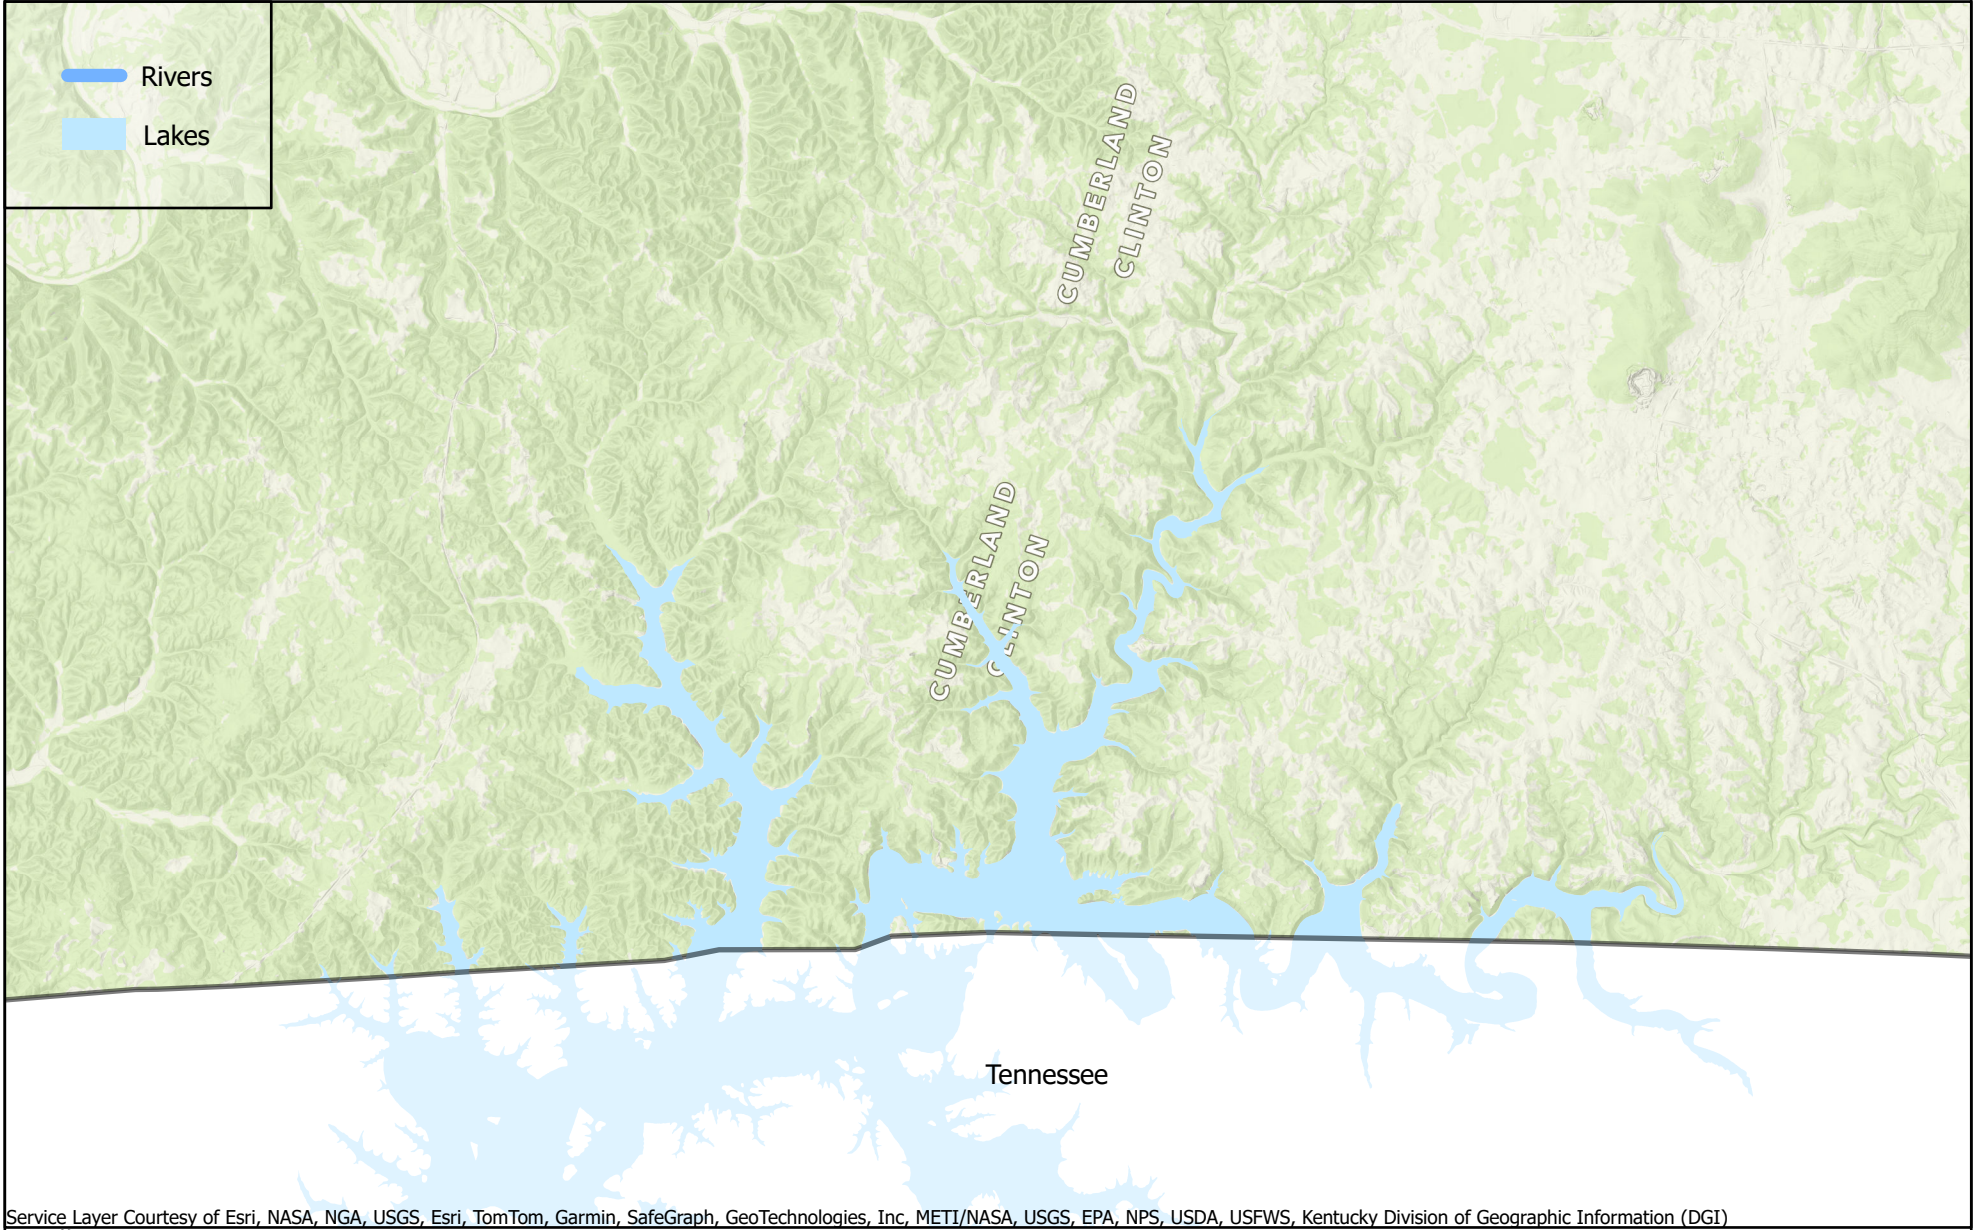

Dale Hollow Lake

-  Rivers
-  Lakes

Service Layer Courtesy of Esri, NASA, NGA, USGS, Esri, TomTom, Garmin, SafeGraph, GeoTechnologies, Inc, METI/NASA, USGS, EPA, NPS, USDA, USFWS, Kentucky Division of Geographic Information (DGI)