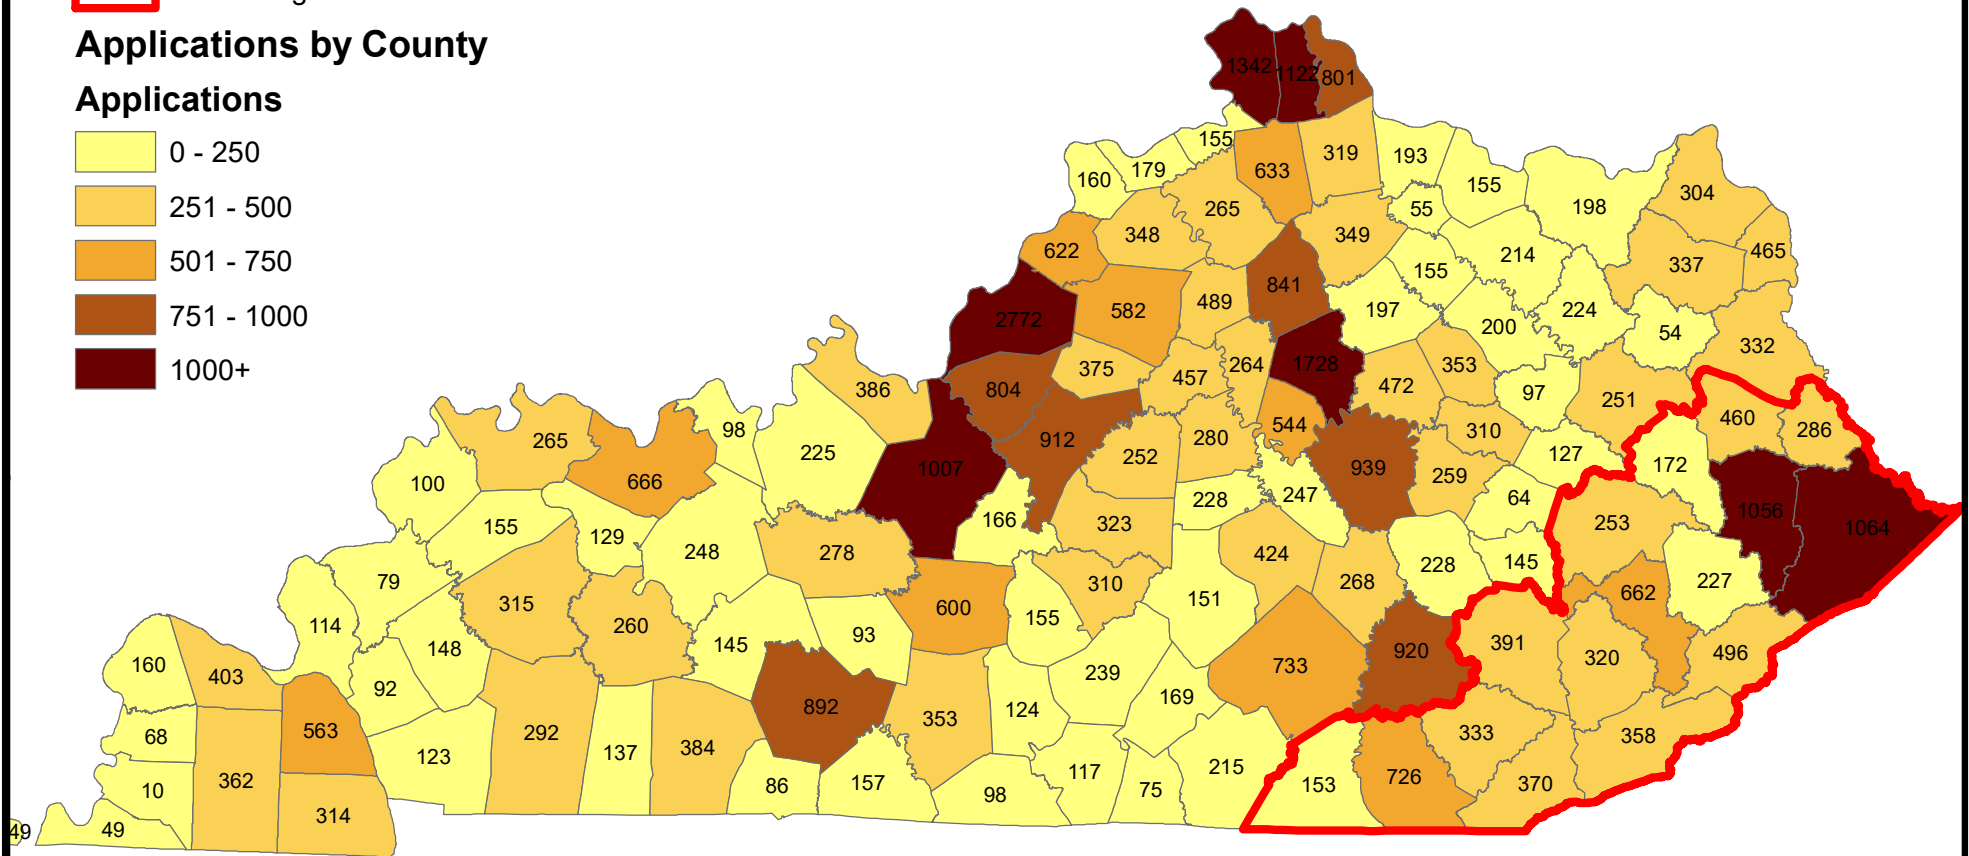

2019 Elk Quota Hunt Applications by County

Legend

 Elk Management Zone

Applications by County

Applications

Kentucky Applications Received: 45,100
Out of State Applications Received: 35,088
Total Applications Received: 80,188

0 20 40 60 80 Miles

1:2,600,000

Joe McDermott, KDFWR Deer & Elk Program