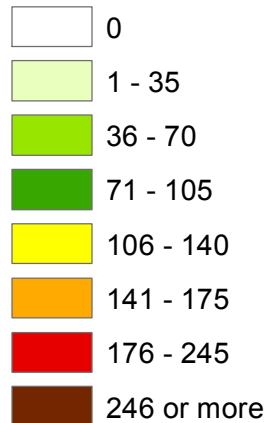

Bear Harvest by Kentucky County Telecheck Reporting for 2014 License Year

Bear Harvest Legend

 Bear Hunting Zone
 County Boundary

2014 License year is November 2014 through December 2015.

Source: KDFWR Telecheck Results
 For more detailed information, visit fw.ky.gov and search Telecheck Results.
 Publication date: 10/20/2016