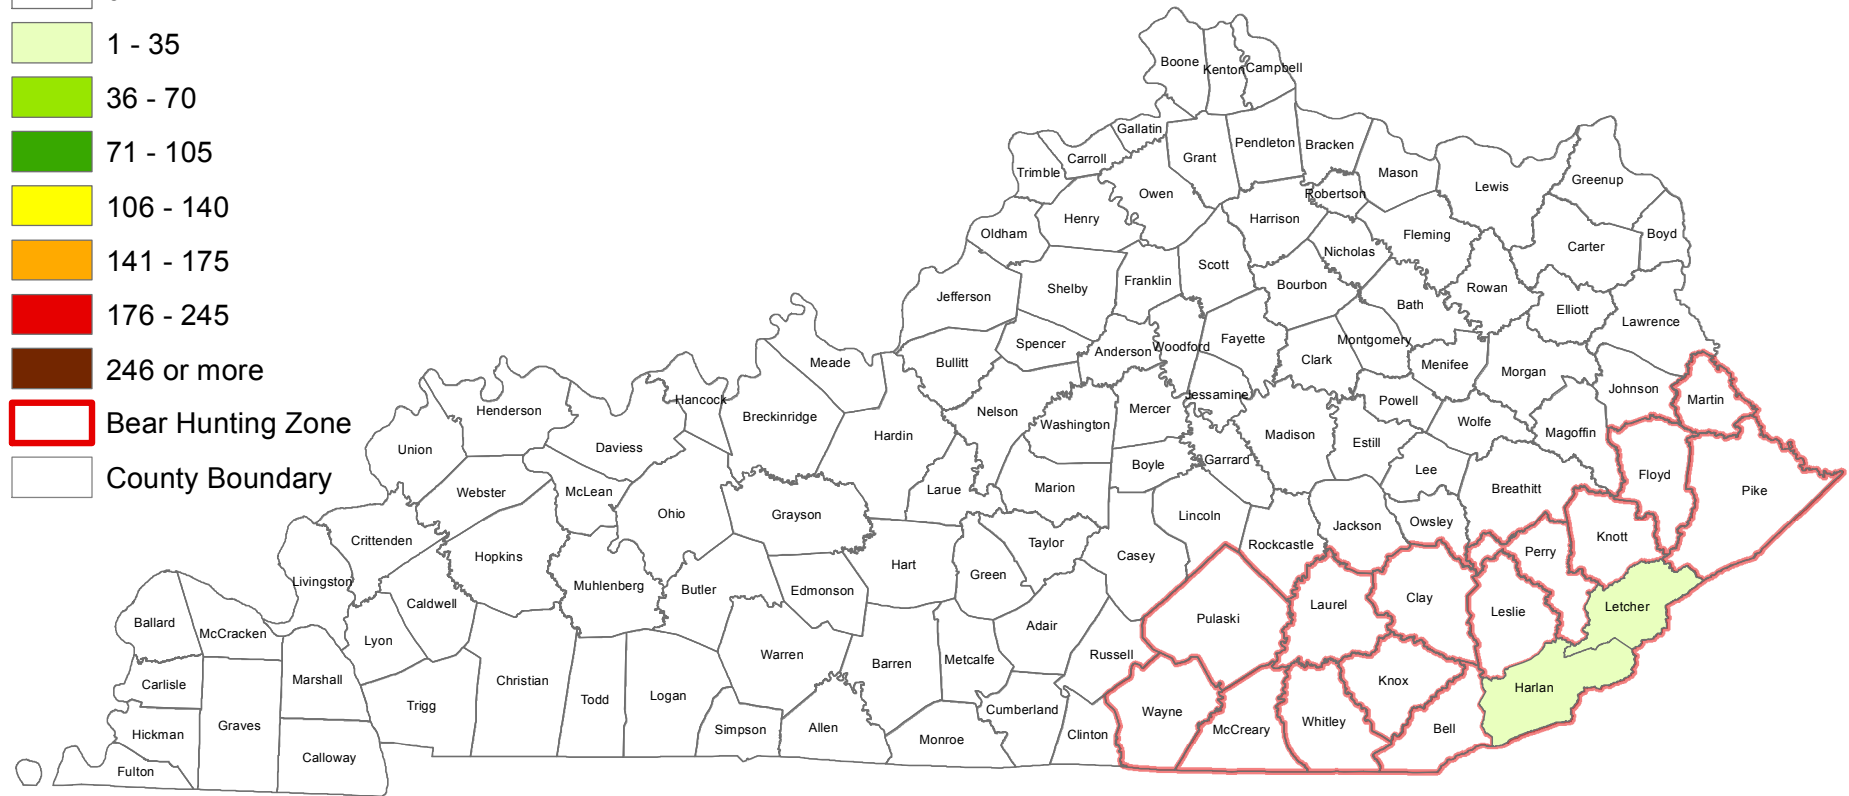

Bear Harvest by Kentucky County Telecheck Reporting for 2014 License Year

Bear Harvest Legend

 Bear Hunting Zone
 County Boundary

2014 License year is November 2014 through December 2015.

Source: KDFWR Telecheck Results
 For more detailed information, visit fw.ky.gov and search Telecheck Results.
 Publication date: 10/20/2016