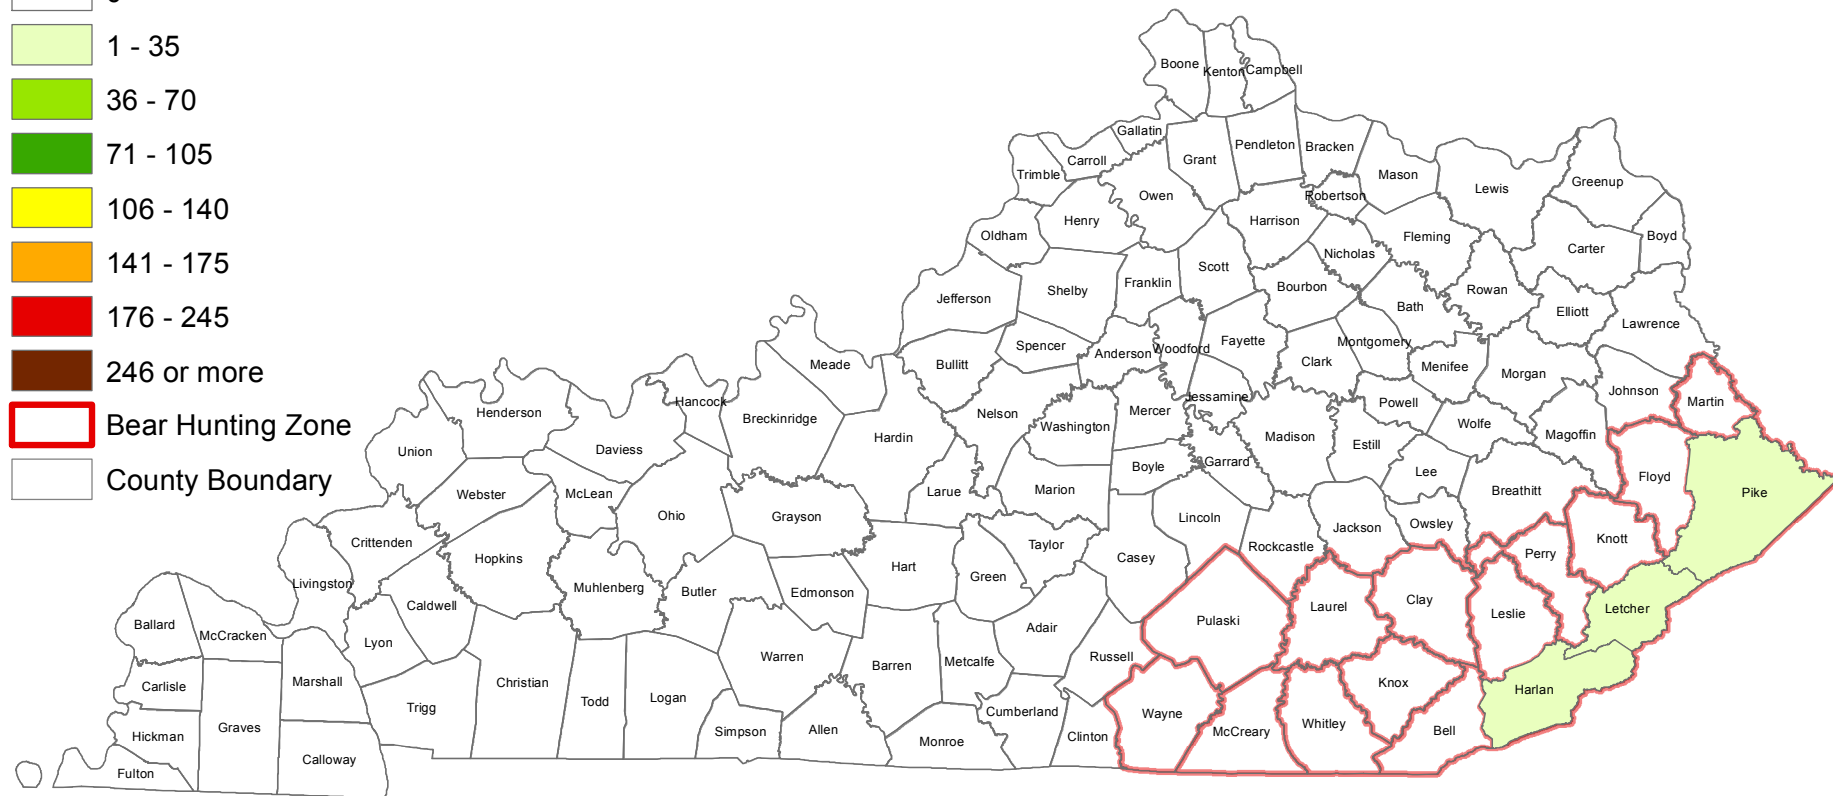

Bear Harvest by Kentucky County Telecheck Reporting for 2015 License Year

Bear Harvest Legend

 Bear Hunting Zone

 County Boundary

2015 License year is December 2015.

Source: KDFWR Telecheck Results
For more detailed information, visit fw.ky.gov and search Telecheck Results.
Publication date: 10/20/2016