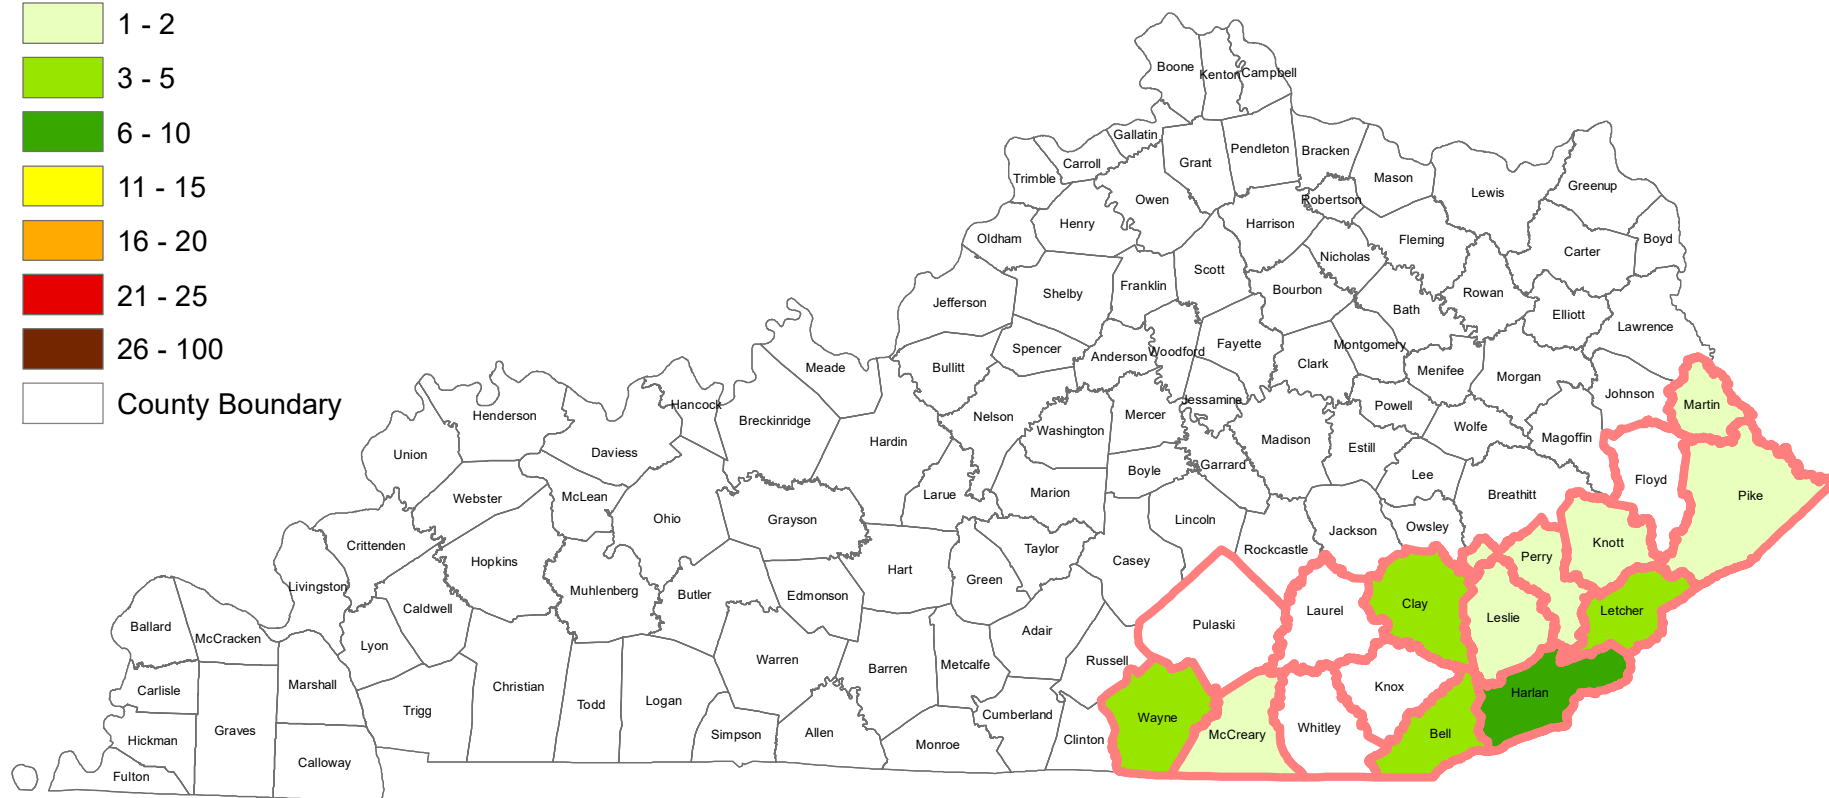

Bear Harvest by Kentucky County Telecheck Reporting for 2016 License Year

Bear Harvest Legend

 Bear Hunting Zone

 0

 1 - 2

 3 - 5

 6 - 10

 11 - 15

 16 - 20

 21 - 25

 26 - 100

 County Boundary

2016 License year is September
2016 through January 2017

Source: KDFWR Telecheck Results
For more detailed information, visit
fw.ky.gov and search Telecheck Results.