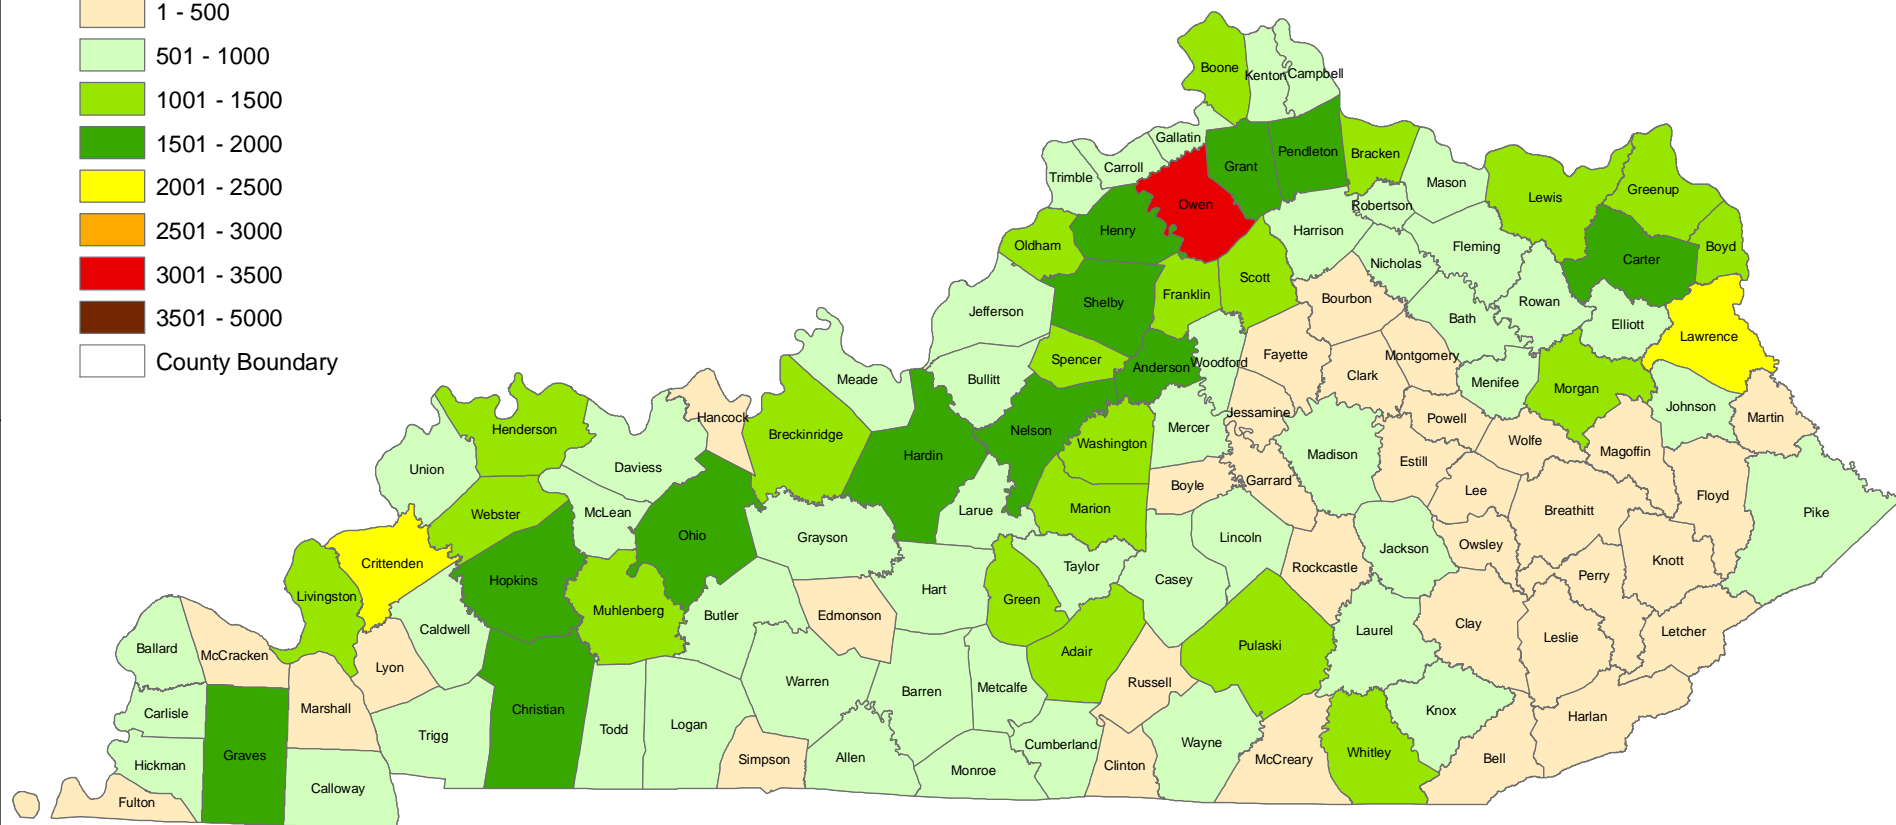

Deer Harvest by Kentucky County Telecheck Reporting for 2001 License Year

Deer Harvest Legend

2001 License year is March,
2001 through February, 2002.

Source: KDFWR Telecheck Results
For more detailed information, visit
fw.ky.gov and search Telecheck Results.
Publication date: 4/16/2010