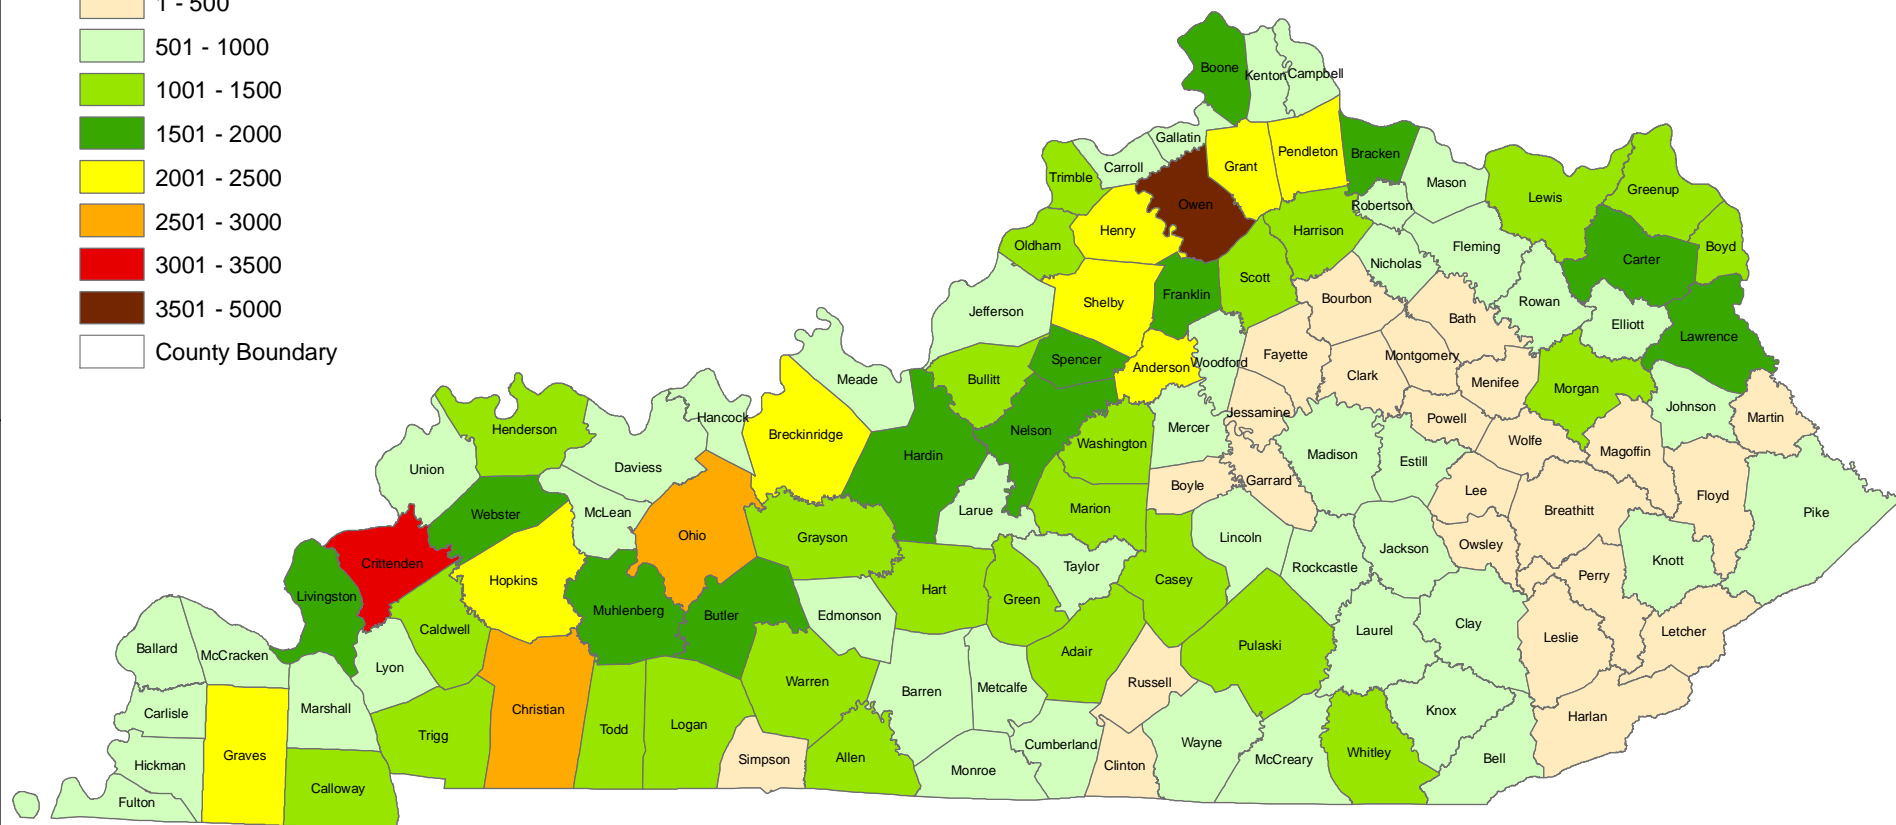

# Deer Harvest by Kentucky County Telecheck Reporting for 2004 License Year

## Deer Harvest Legend

2004 License year is March,  
2004 through February, 2005.

Source: KDFWR Telecheck Results  
For more detailed information, visit  
[fw.ky.gov](http://fw.ky.gov) and search Telecheck Results.  
Publication date: 4/16/2010