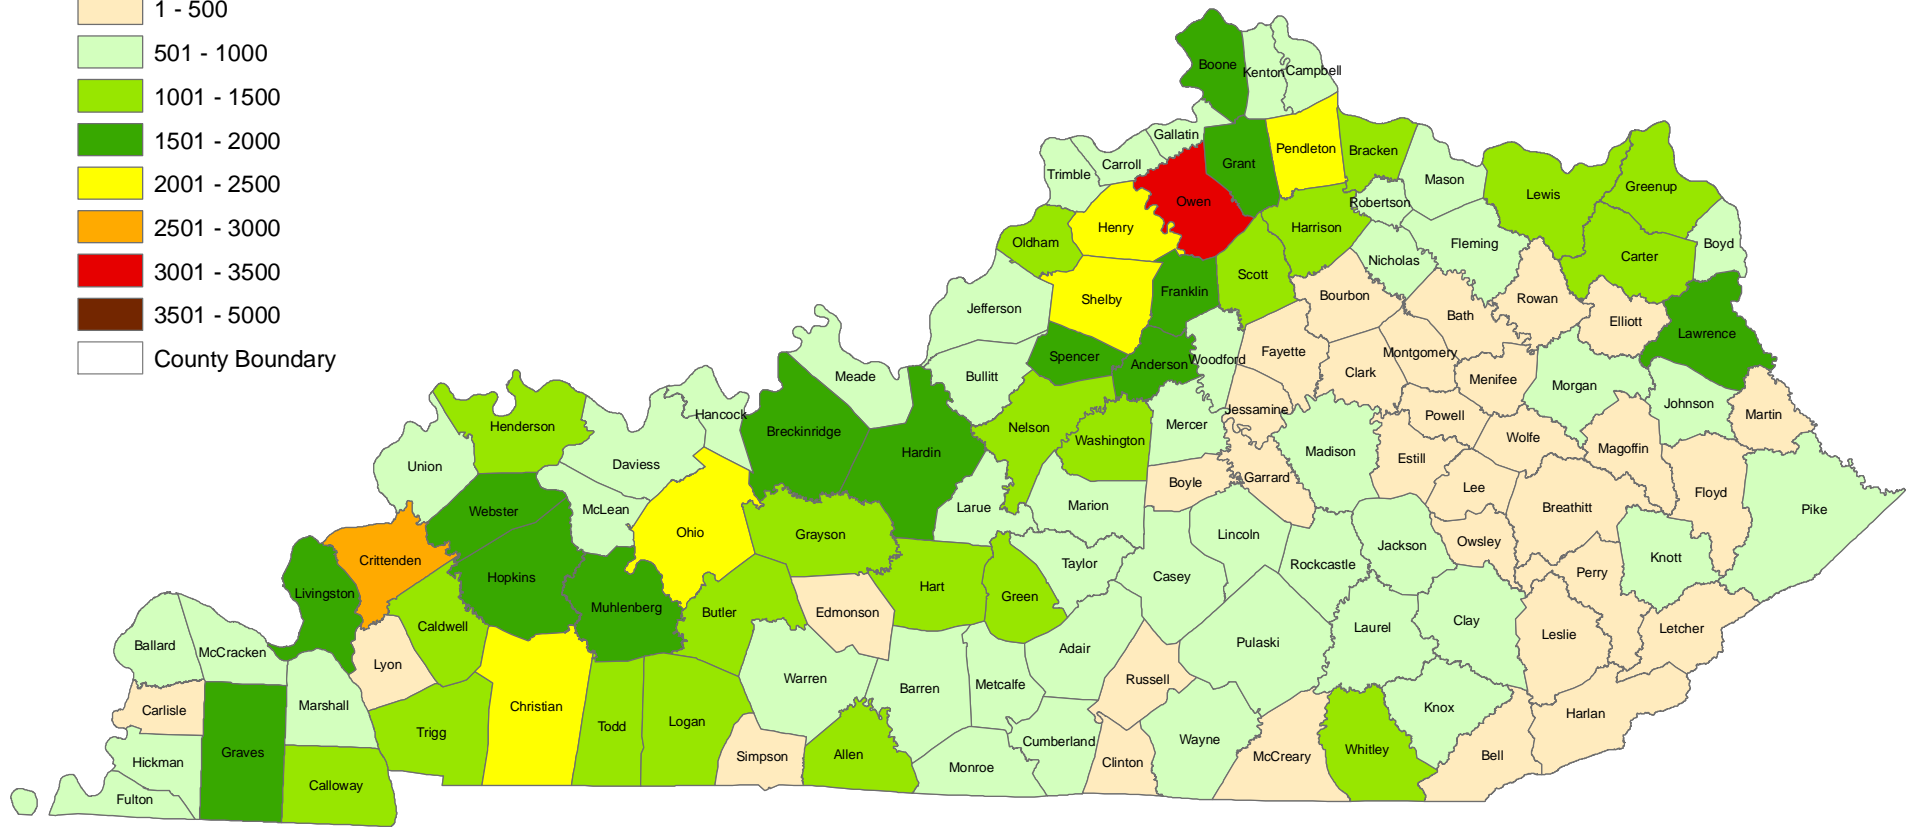

Deer Harvest by Kentucky County Telecheck Reporting for 2005 License Year

Deer Harvest Legend

2005 License year is March,
2005 through February, 2006.

Source: KDFWR Telecheck Results
For more detailed information, visit
fw.ky.gov and search Telecheck Results.
Publication date: 4/16/2010