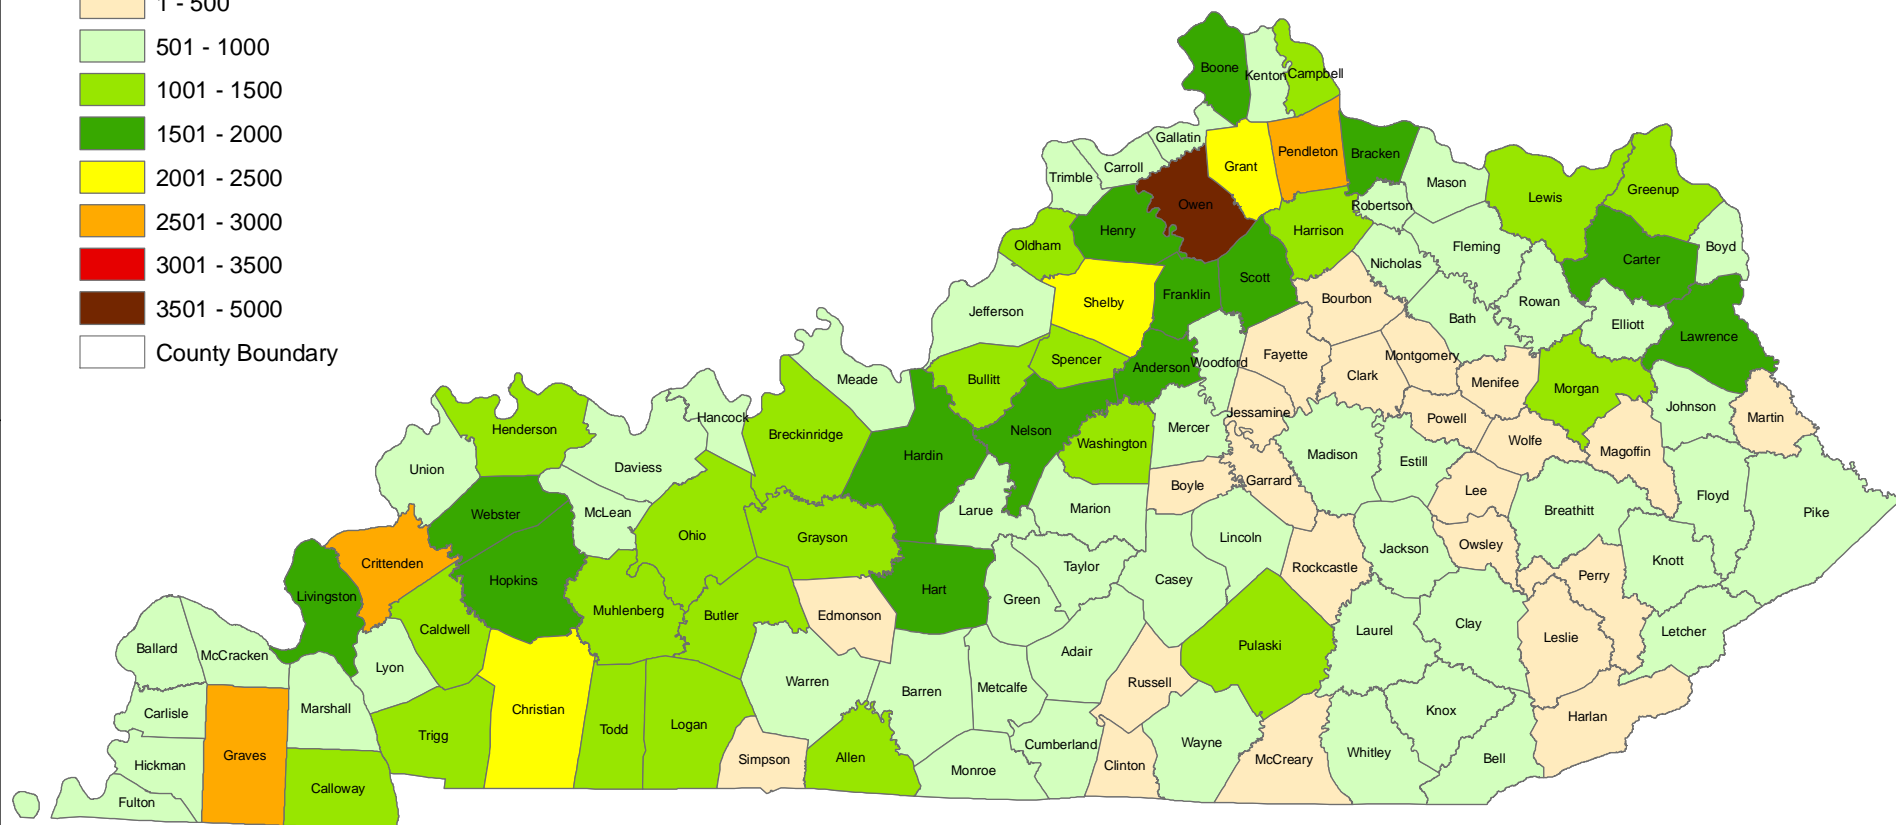

Deer Harvest by Kentucky County Telecheck Reporting for 2009 License Year

Deer Harvest Legend

2009 License year is March, 2009 through February, 2010.

Source: KDFWR Telecheck Results
For more detailed information, visit fw.ky.gov and search Telecheck Results.
Publication date: 4/16/2010