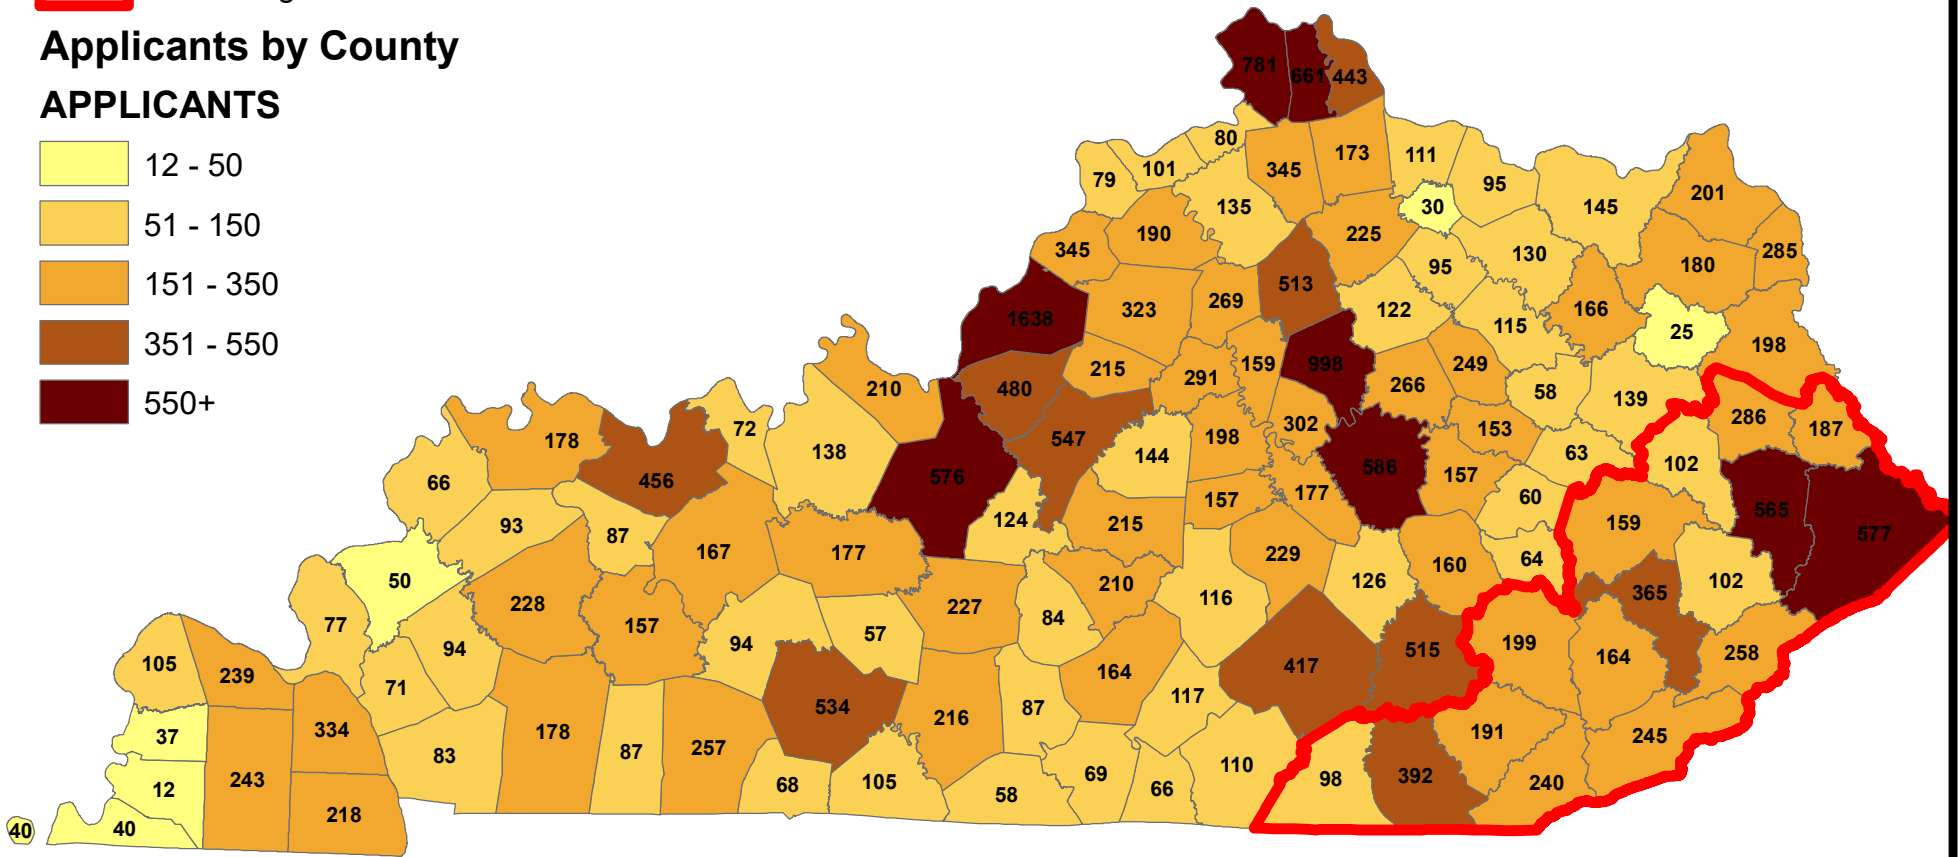

# 2020 Elk Quota Hunt Applicants by County

## Legend

 Elk Management Zone

## Applicants by County

### APPLICANTS

**Kentucky Applicants: 26,728**  
**Non-resident Applicants: 19,150**  
**Total Applicants: 45,878**

0 20 40 60 80 Miles

1:2,600,000

Joe McDermott, KDFWR Deer & Elk Program