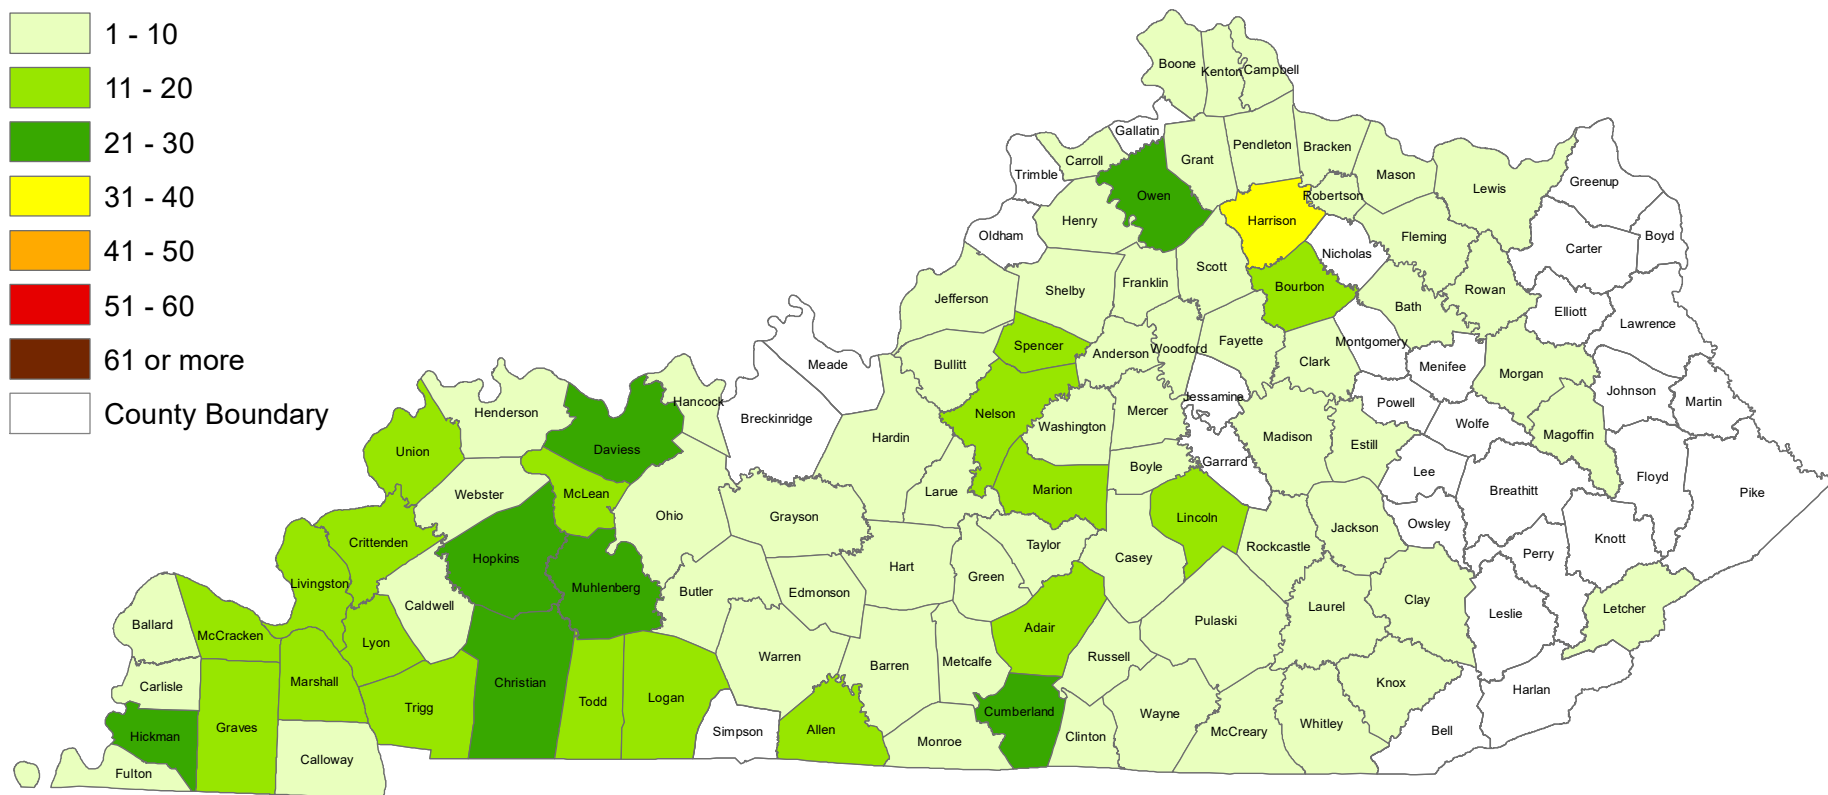

River Otter Harvest by Kentucky County Telecheck Reporting for 2016 License Year

River Otter Harvested Legend

2016 License year is November 2016 through February 2017

Source: KDFWR Telecheck Results
For more detailed information, visit fw.ky.gov and search Telecheck Results.