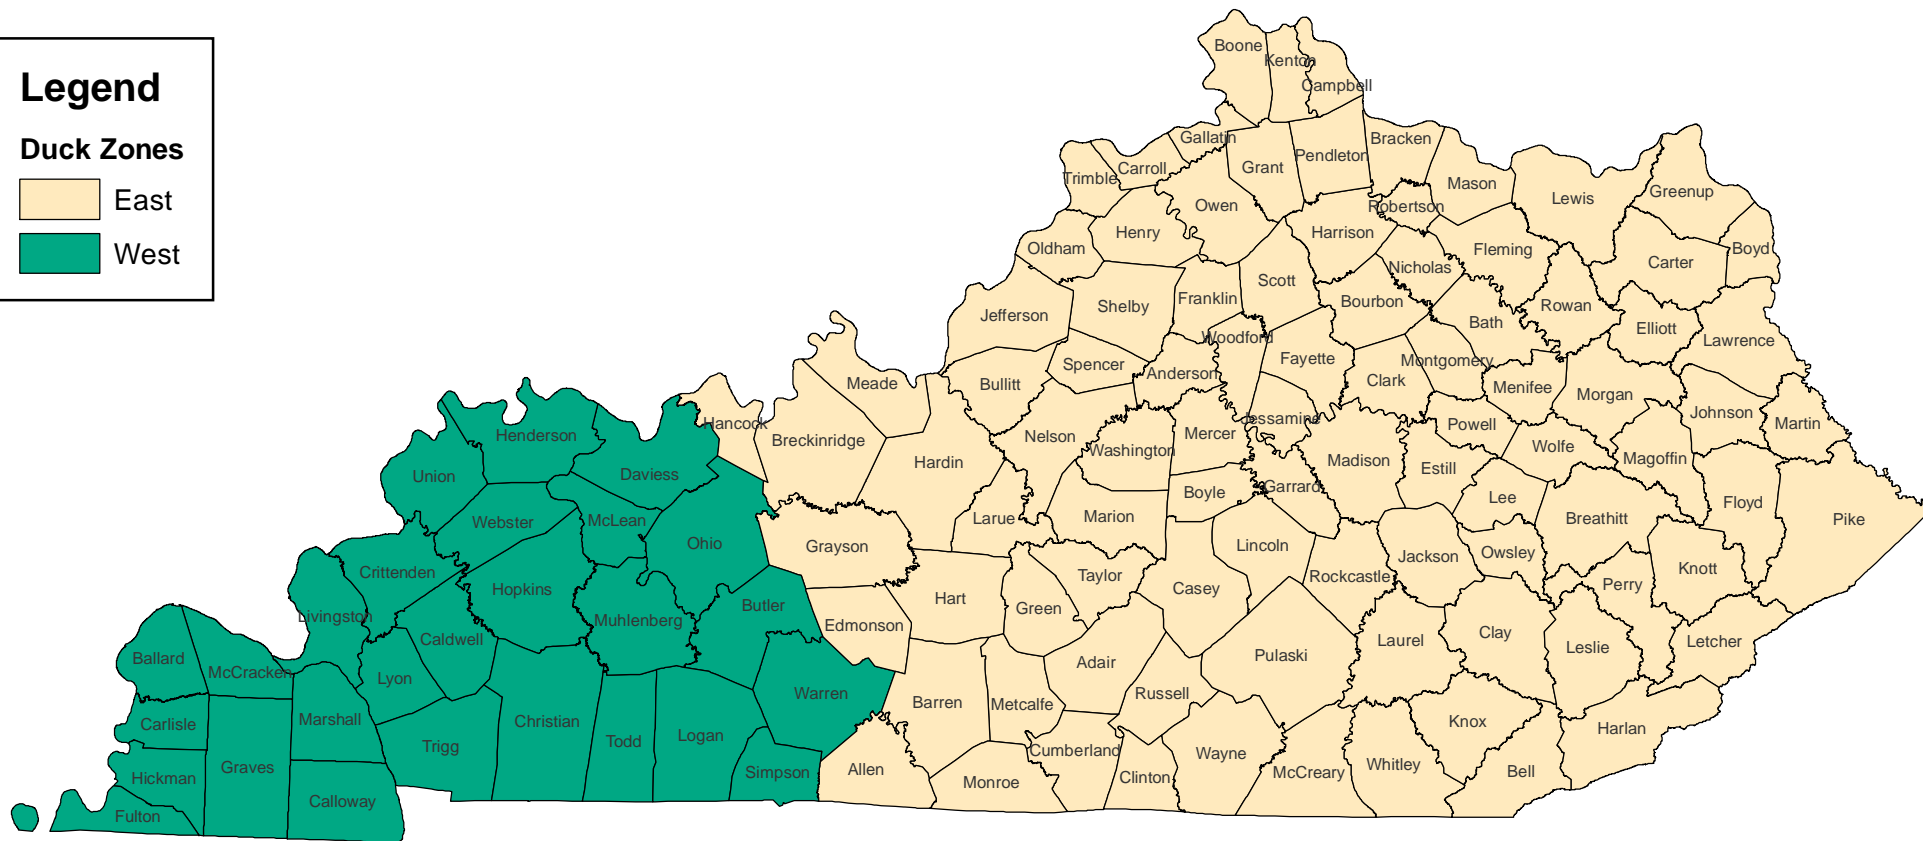

Duck Zones

Legend

Duck Zones

- East
- West

1:2,650,000