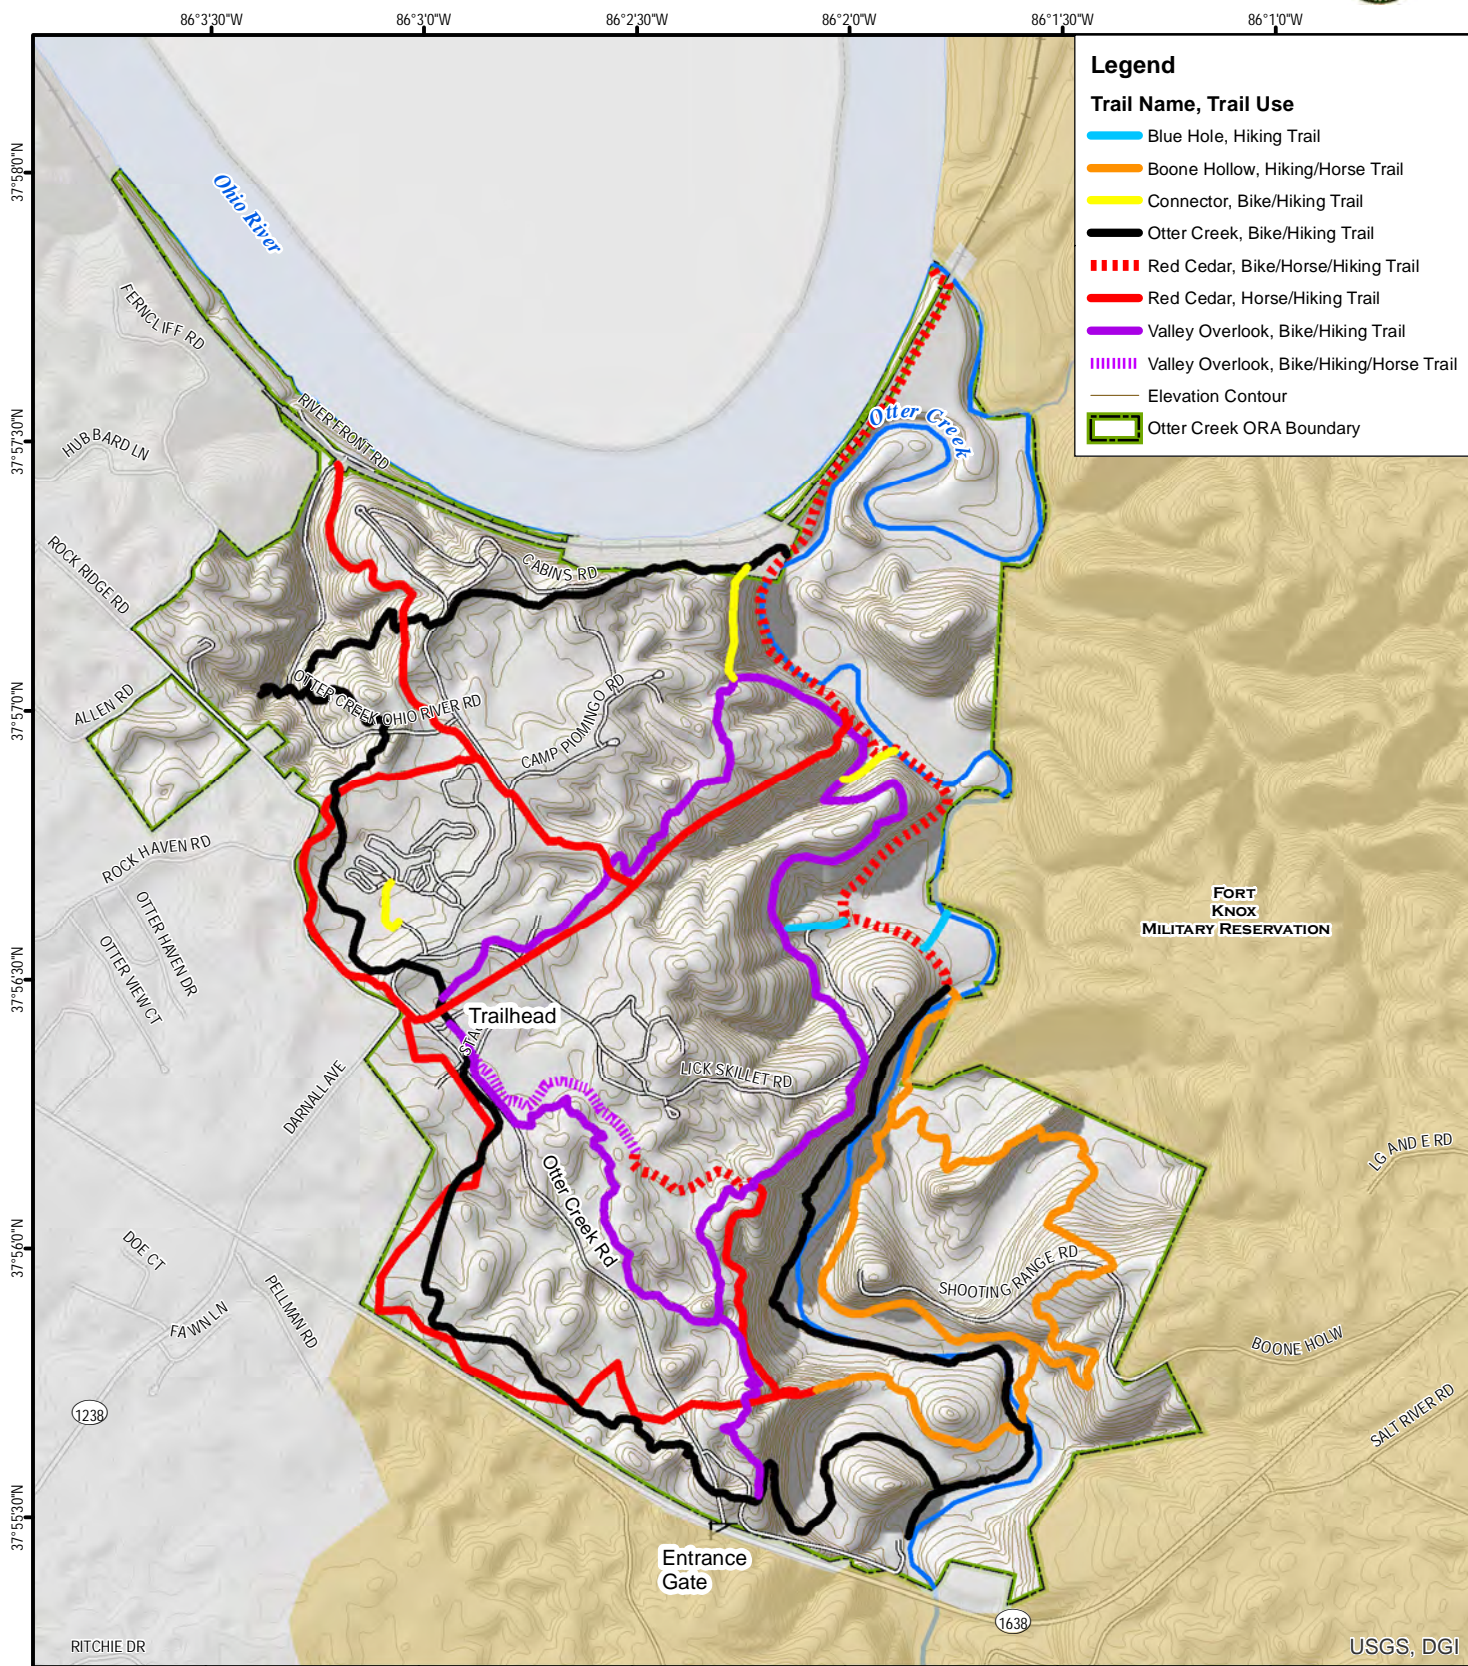

# Otter Creek Outdoor Recreation Area - Trails

Publication Date: 8/24/2015

Scale 1:26,000  
Contour interval: 10 feet

**Note to Map Users**

Map prepared by Kentucky Department of Fish & Wildlife Resources (KDFWR). Although KDFWR strives for accuracy, data used to create this map are from a variety of sources and dates; as such, KDFWR makes no representations regarding the accuracy or fitness for use of the information furnished herein.