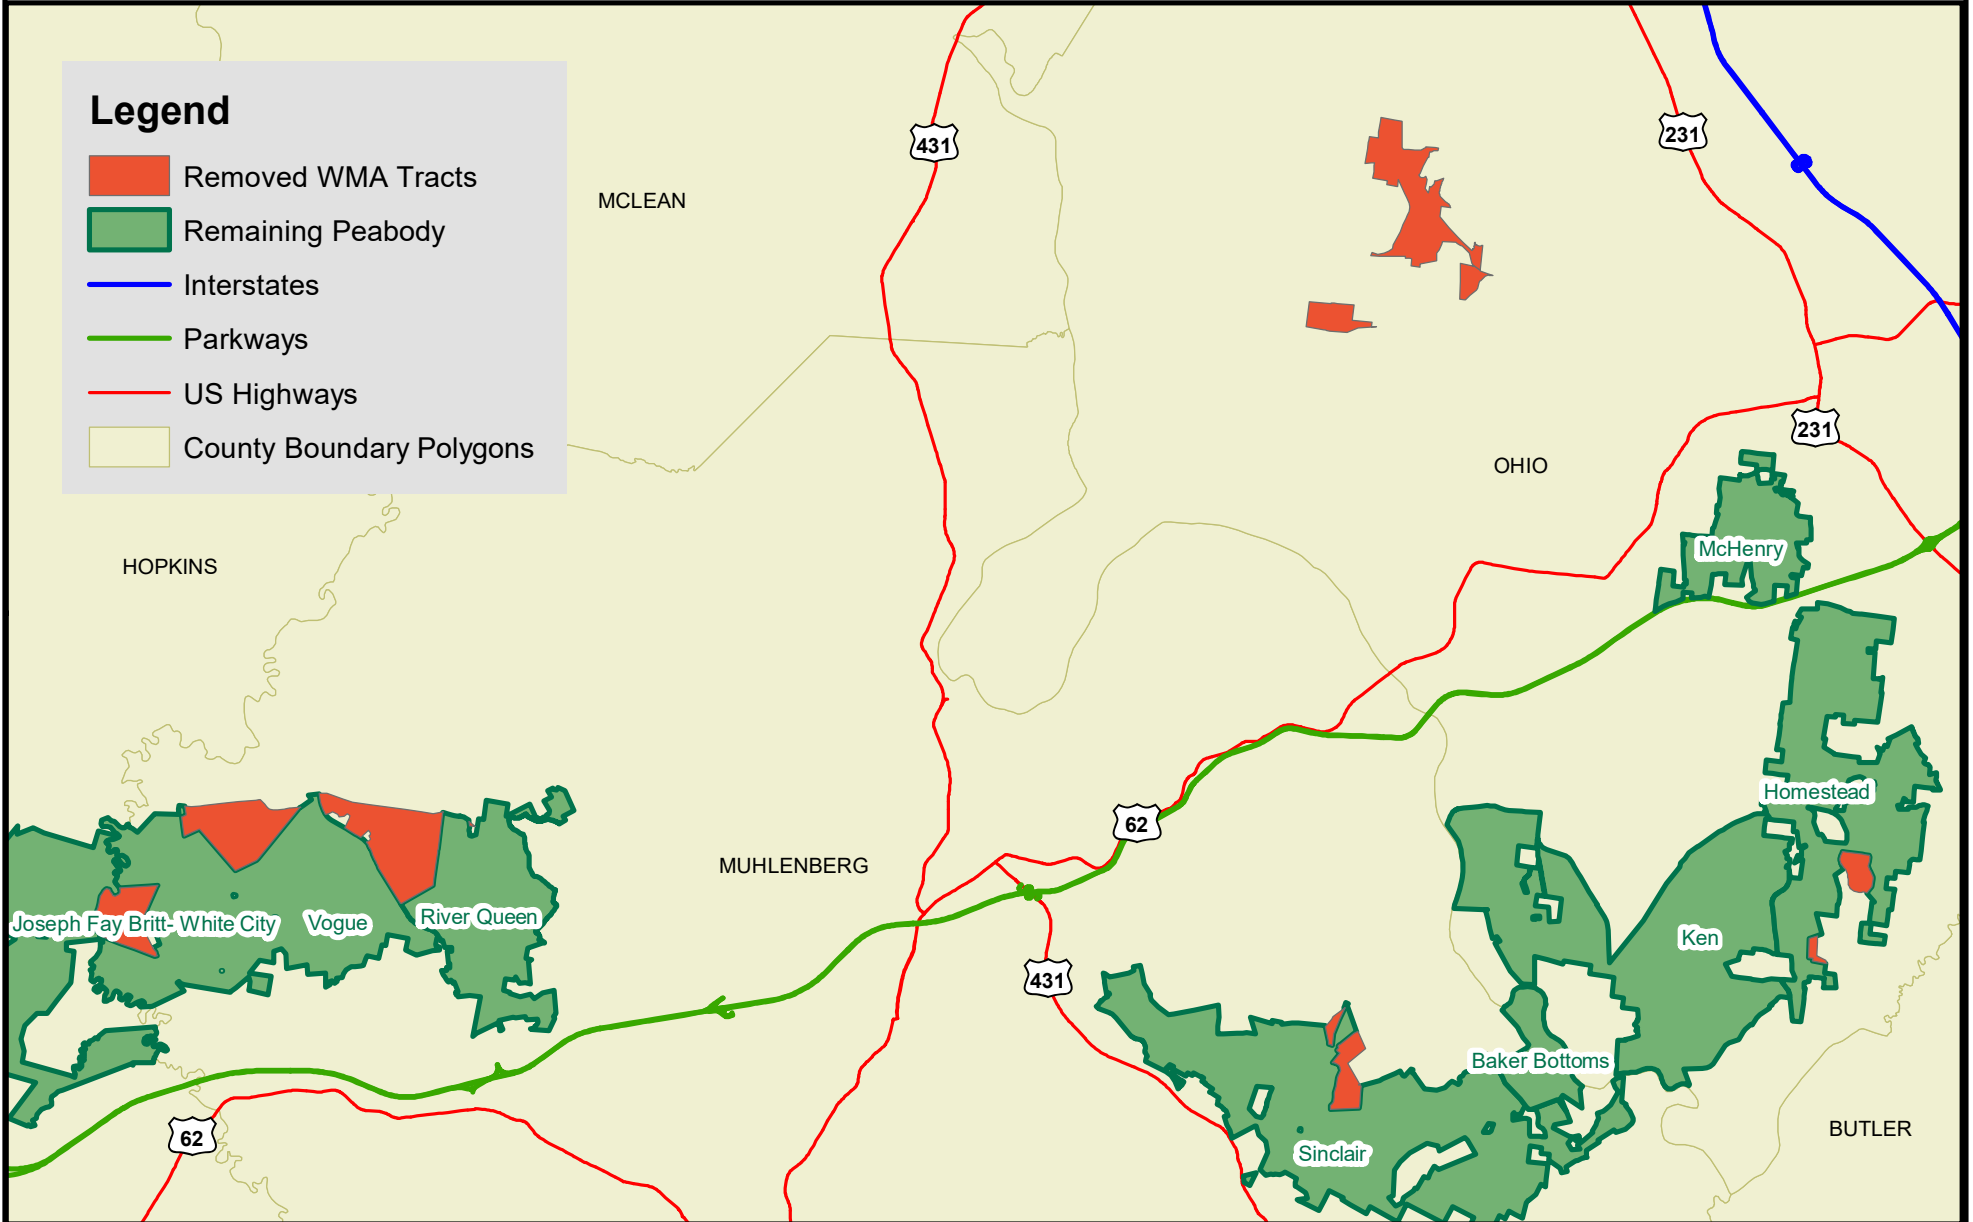

2020 Peabody WMA Boundary Map Modifications

Legend

- Removed WMA Tracts
- Remaining Peabody
- Interstates
- Parkways
- US Highways
- County Boundary Polygons

0 1.5 3 4.5 6 Miles

09/03/2020

R:\WMA\Peabody\Peabody_Patriot_loss_July2020\Peabody_Removed_2020.mxd