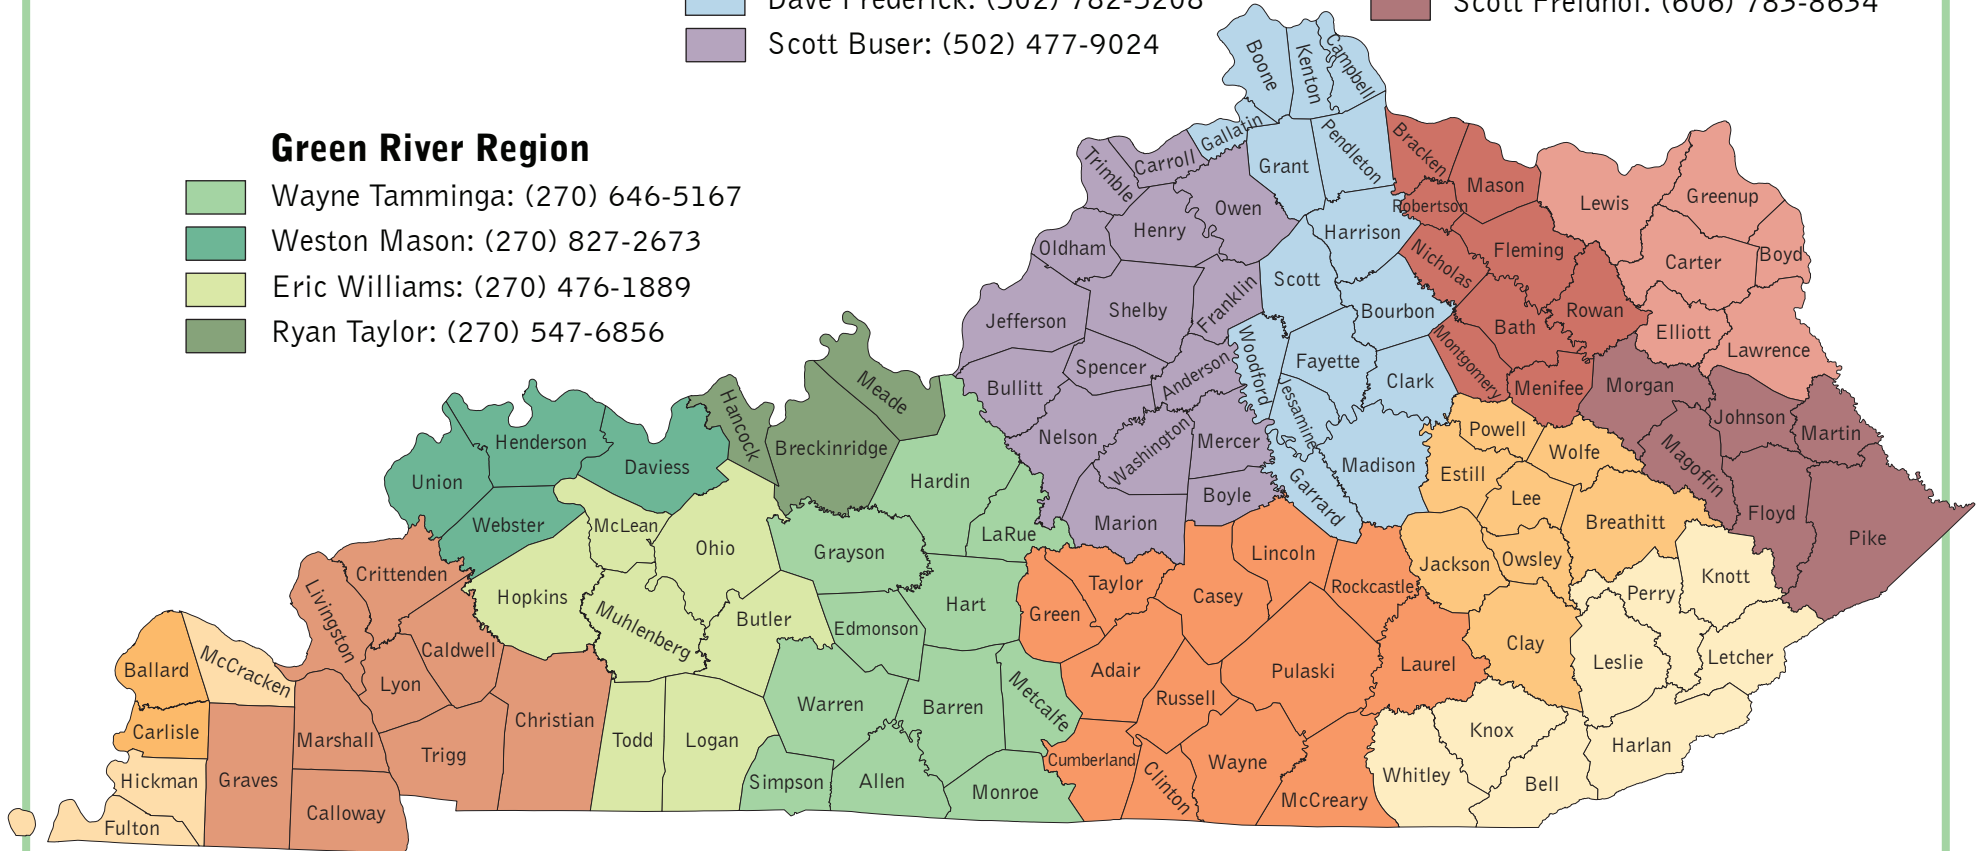

Green River Region

- Wayne Tamminga: (270) 646-5167
- Weston Mason: (270) 827-2673
- Eric Williams: (270) 476-1889
- Ryan Taylor: (270) 547-6856