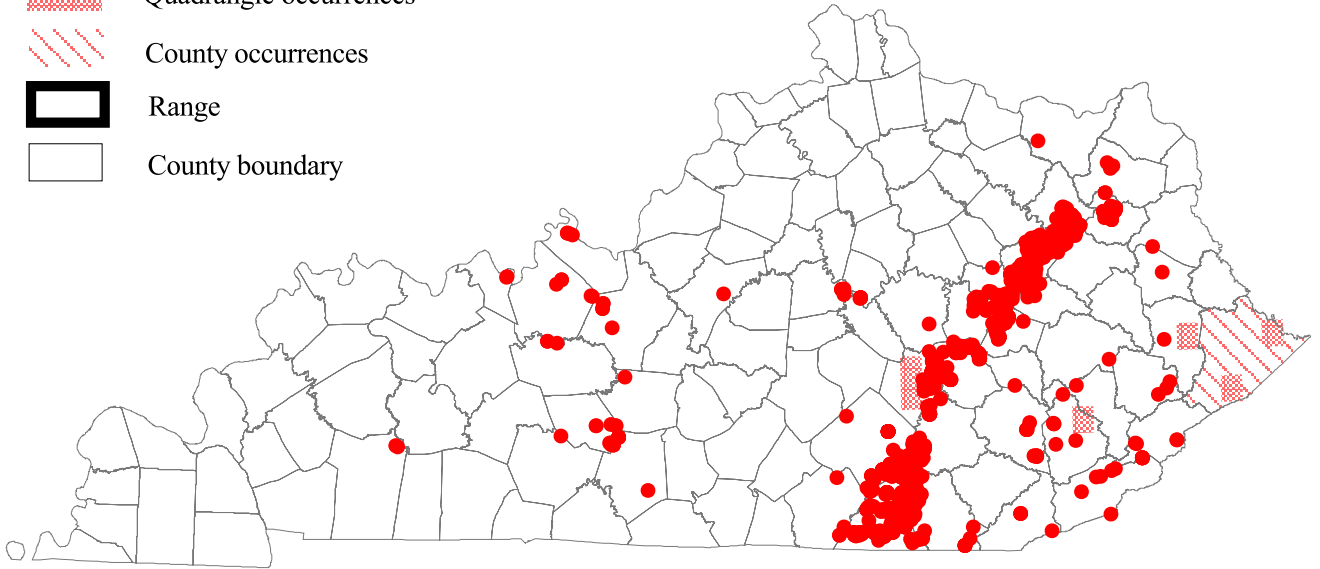

Allegheny Woodrat

Neotoma magister

(Data current as of May 11, 2005)

- Point occurrences
- ▨ Quadrangle occurrences
- ▨ County occurrences
- ▭ Range
- ▭ County boundary

All Occurrences

1984 to Present