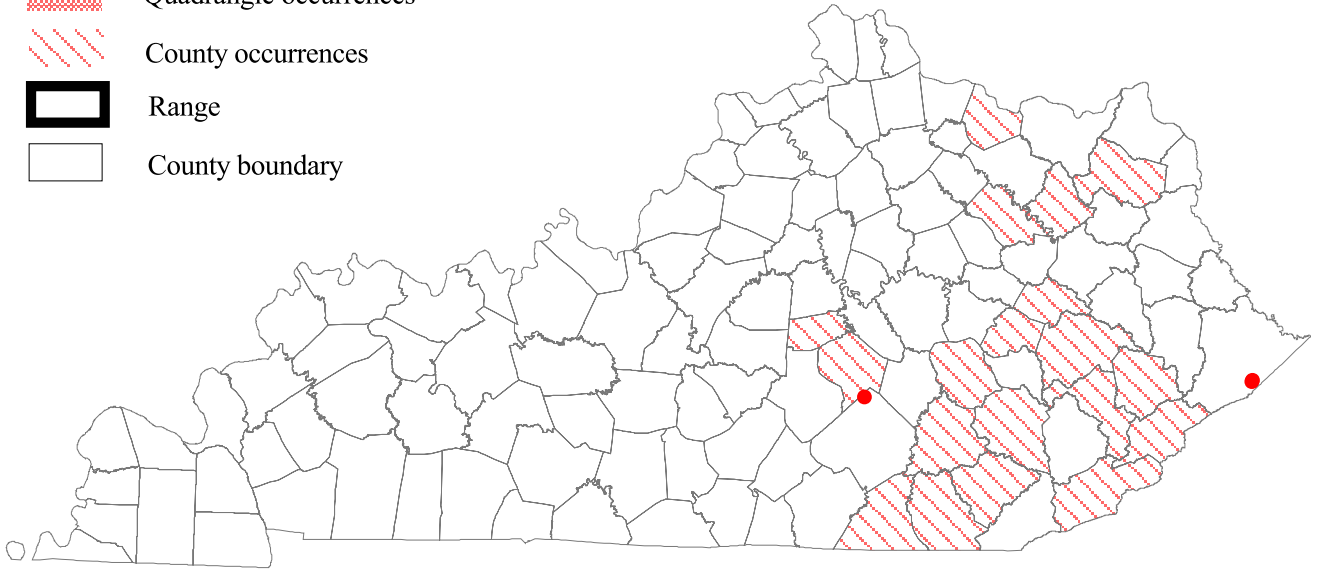

Appalachian Cottontail

Sylvilagus obscurus

(Data current as of May 11, 2005)

- Point occurrences
- ▨ Quadrangle occurrences
- ▨ County occurrences
- ▭ Range
- ▭ County boundary

All Occurrences

1984 to Present