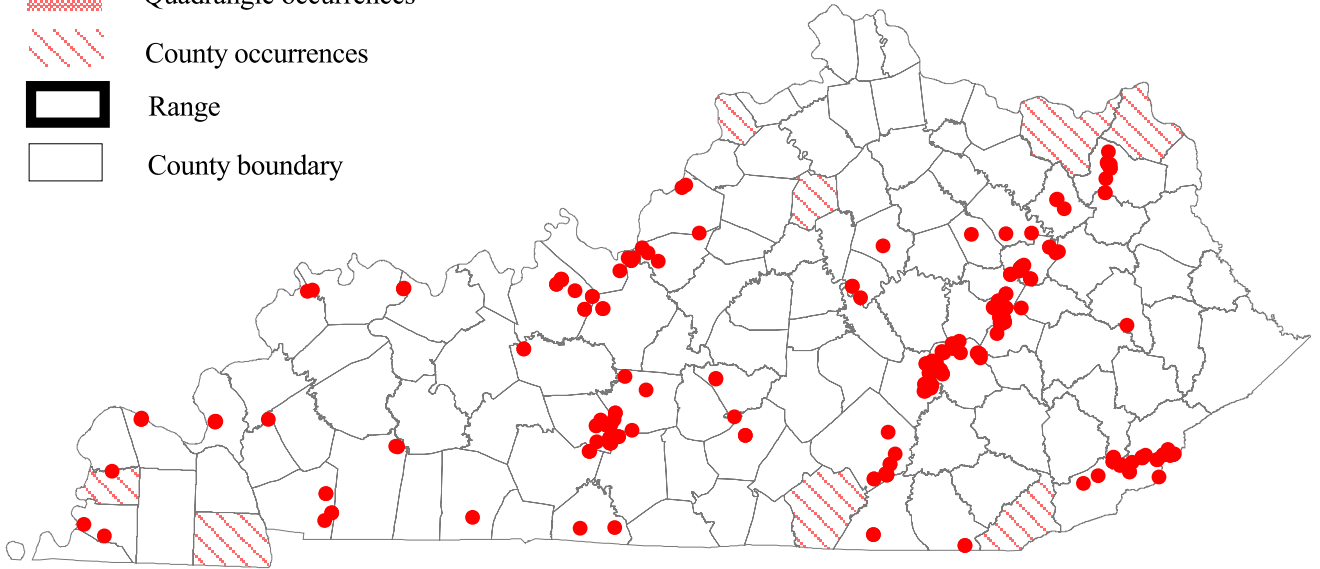

Indiana Bat

Myotis sodalis

(Data current as of May 11, 2005)

- Point occurrences
- ▨ Quadrangle occurrences
- ▨ County occurrences
- ▭ Range
- ▭ County boundary

All Occurrences

1984 to Present