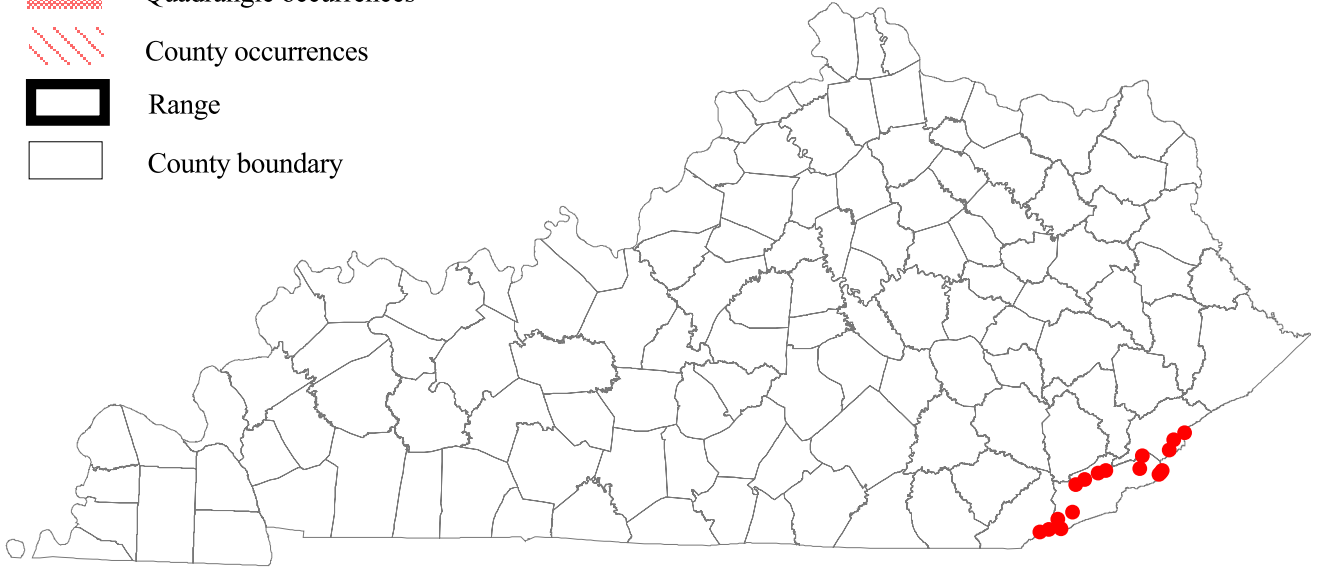

Kentucky Red-backed Vole

Clethrionomys gapperi maurus

(Data current as of May 11, 2005)

- Point occurrences
- ▨ Quadrangle occurrences
- ▨ County occurrences
- ▭ Range
- ▭ County boundary

All Occurrences

1984 to Present