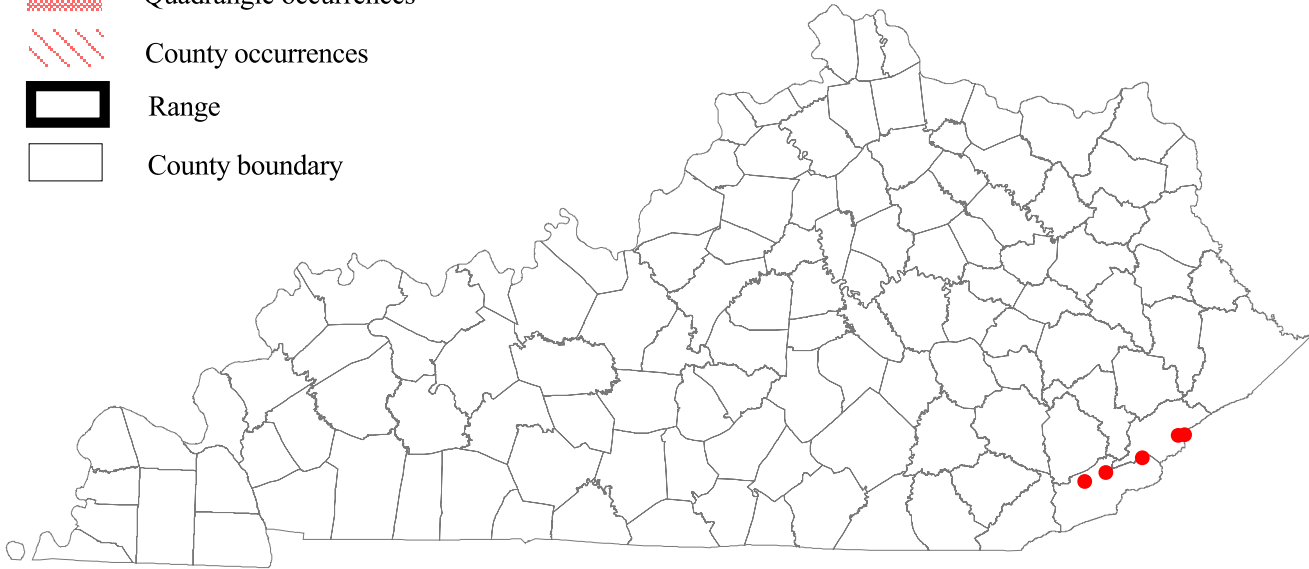

Long-tailed Or Rock Shrew

Sorex dispar blitchi

(Data current as of May 11, 2005)

-  Point occurrences
-  Quadrangle occurrences
-  County occurrences
-  Range
-  County boundary

All Occurrences

1984 to Present