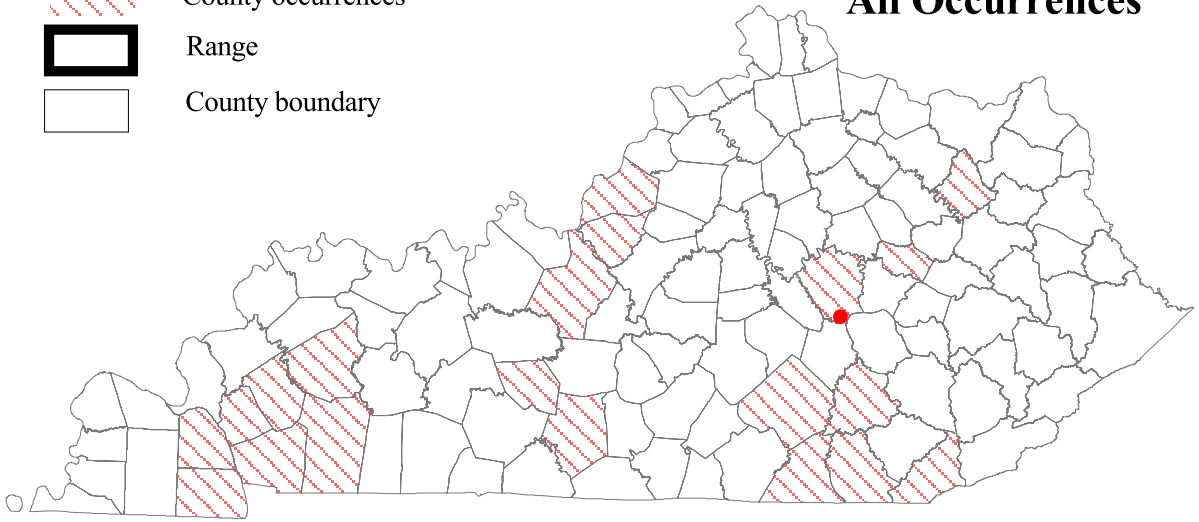

# Northern Scarlet Snake

## *Cemophora coccinea copei*

(Data current as of May 11, 2005)

**All Occurrences**

**1984 to Present**