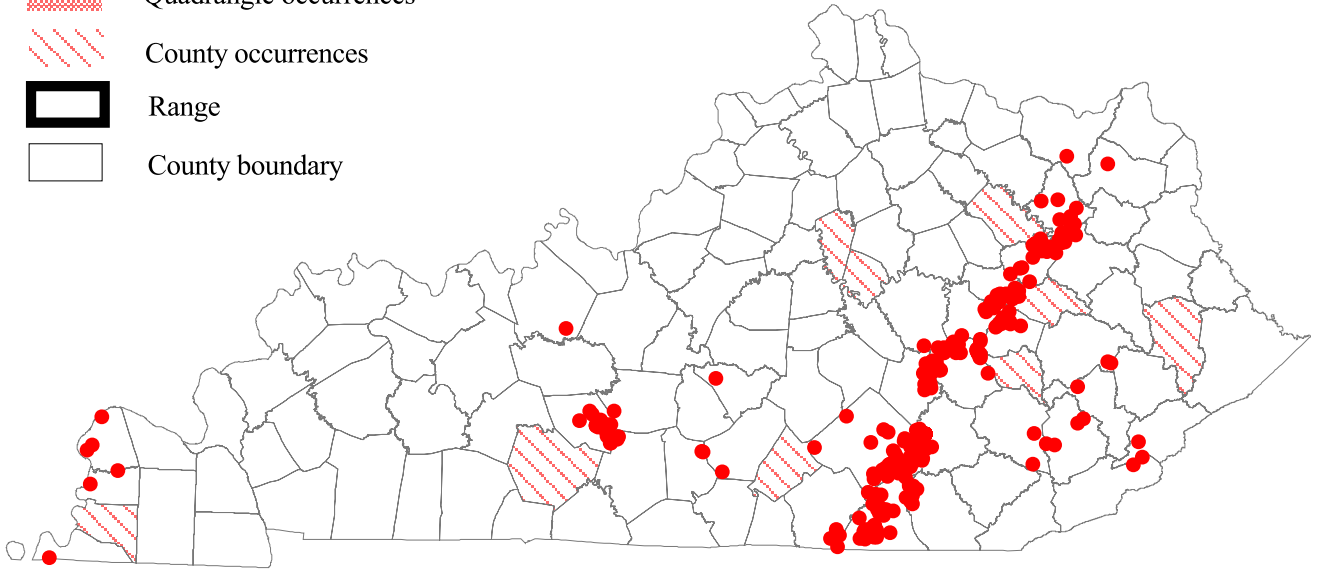

# Rafinesque's Big-eared Bat

## *Corynorhinus rafinesquii*

(Data current as of May 11, 2005)

- Point occurrences
- ▨ Quadrangle occurrences
- ▨ County occurrences
- ▭ Range
- ▭ County boundary

### All Occurrences

### 1984 to Present