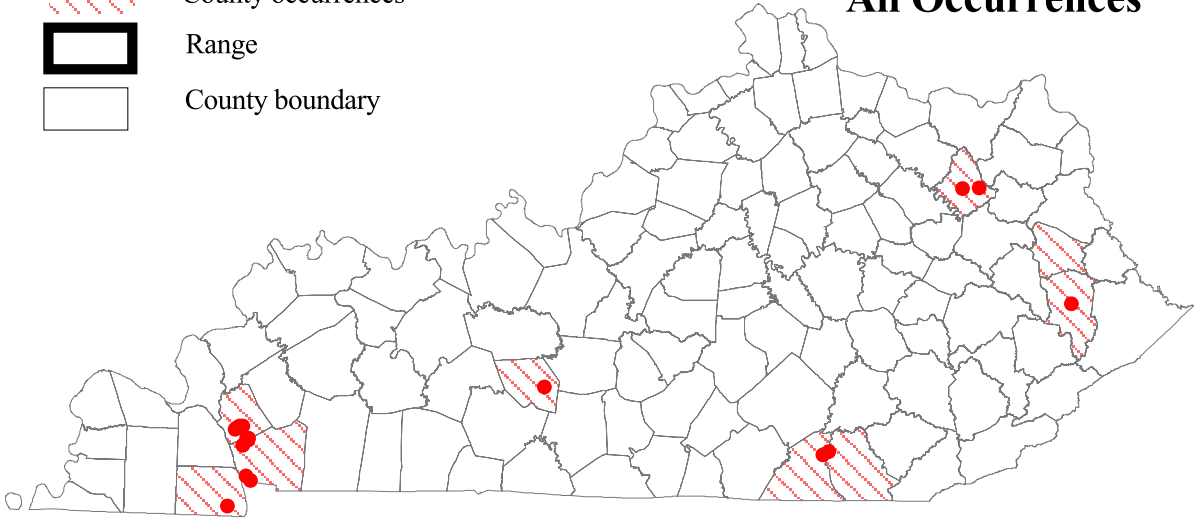

Scarlet Kingsnake

Lampropeltis triangulum elapsoides

(Data current as of May 11, 2005)

-  Point occurrences
-  Quadrangle occurrences
-  County occurrences
-  Range
-  County boundary

All Occurrences

1984 to Present