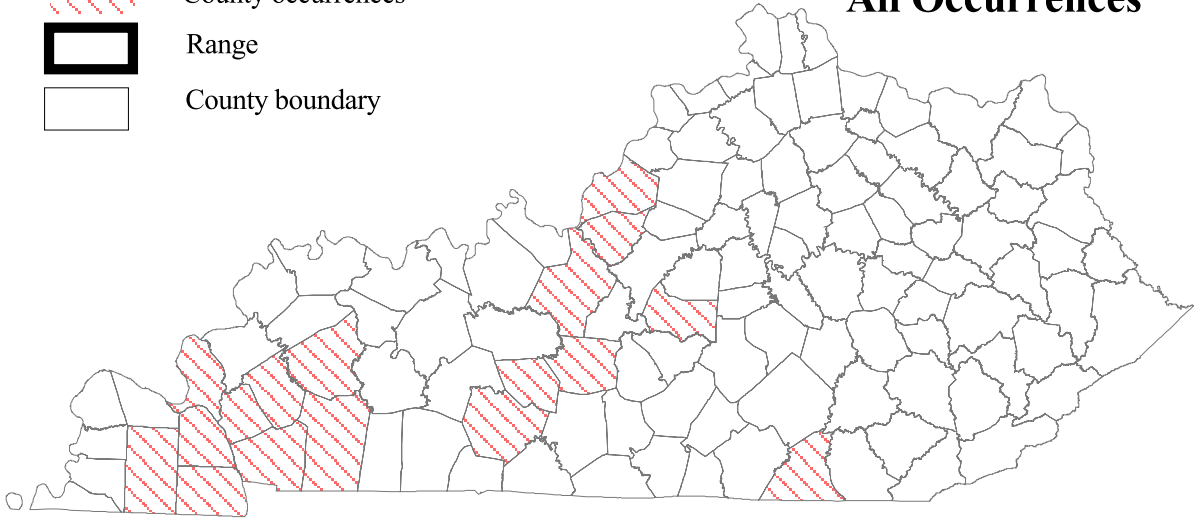

Southeastern Crowned Snake

Tantilla coronata

(Data current as of May 11, 2005)

-  Point occurrences
-  Quadrangle occurrences
-  County occurrences
-  Range
-  County boundary

All Occurrences

1984 to Present