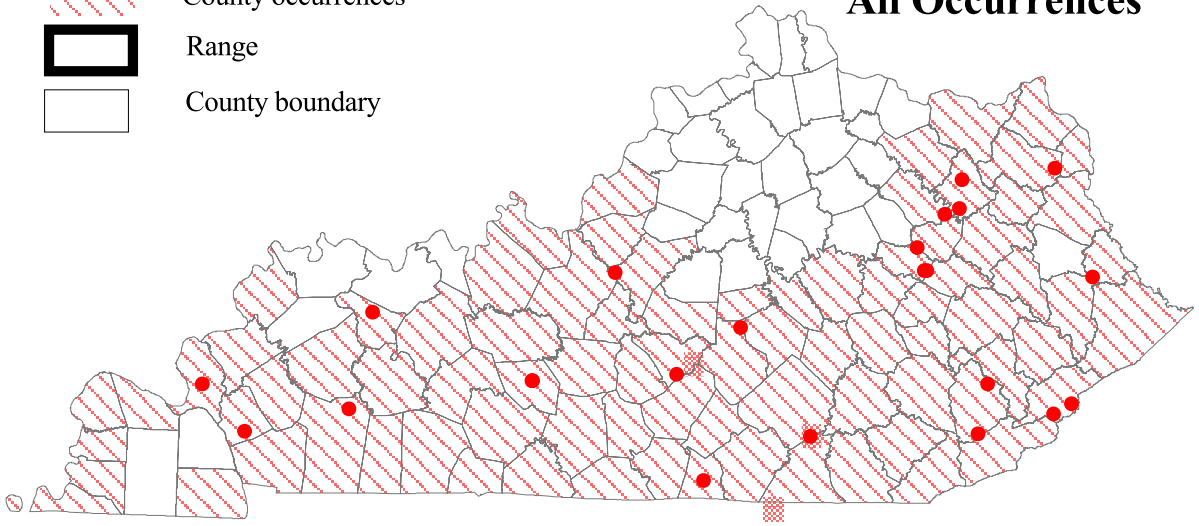

Timber Rattlesnake

Crotalus horridus

(Data current as of May 11, 2005)

-  Point occurrences
-  Quadrangle occurrences
-  County occurrences
-  Range
-  County boundary

All Occurrences

1984 to Present