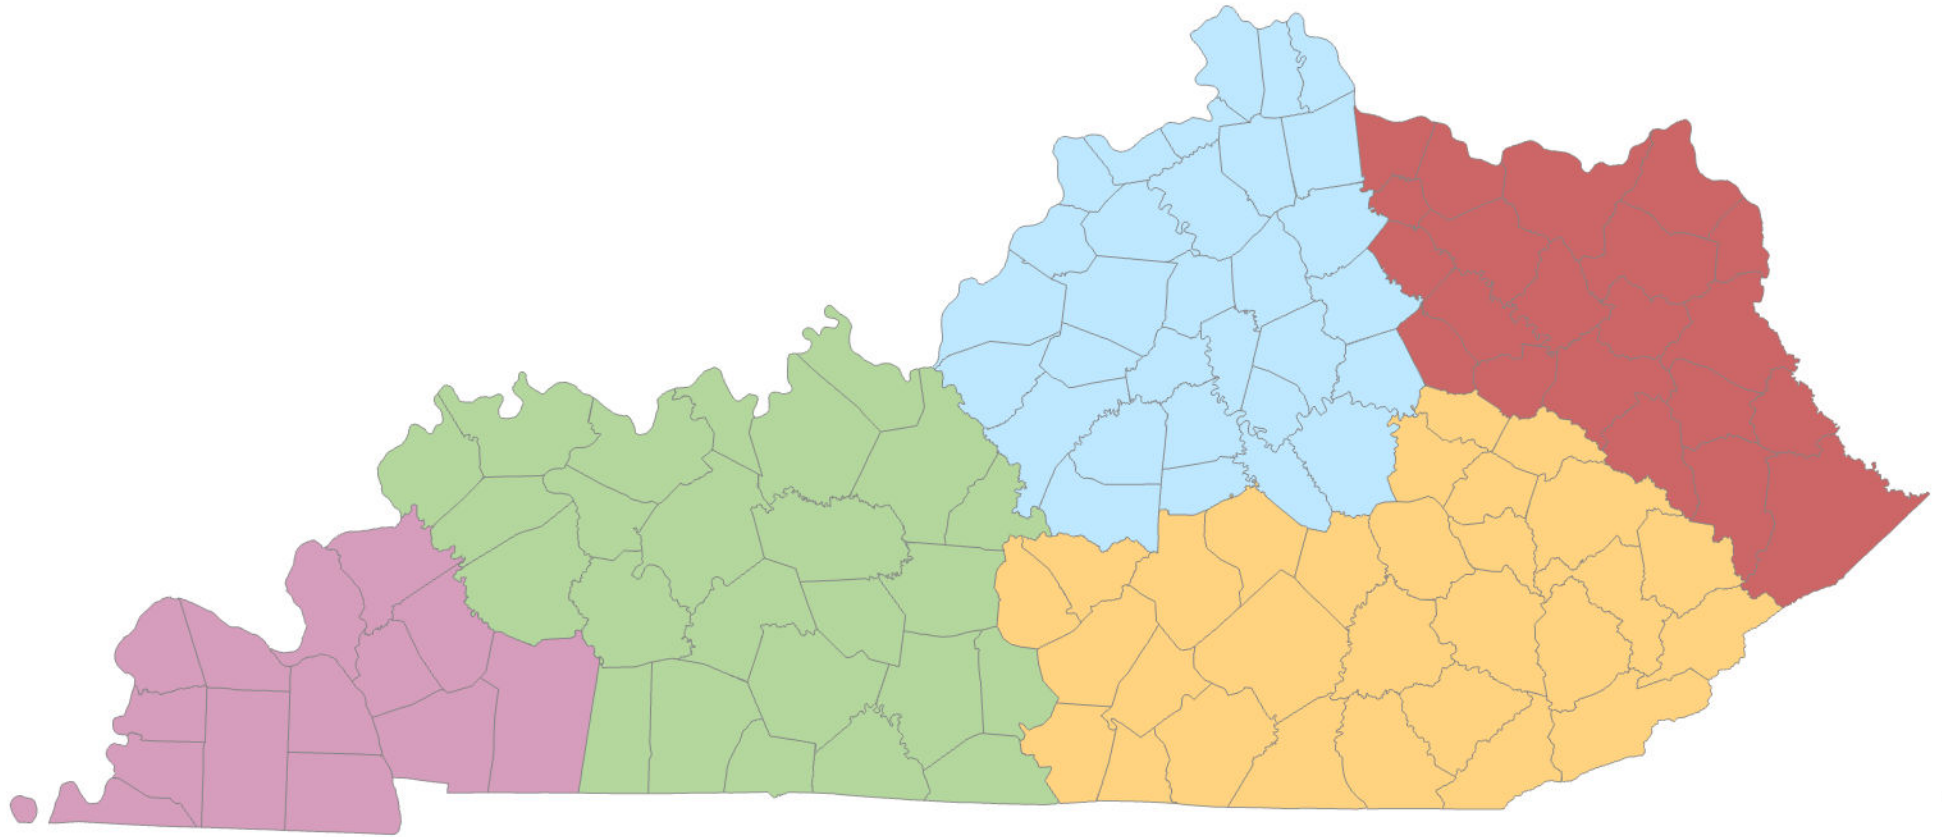

# Kentucky Department of Fish and Wildlife Resources

## Wildlife Regions

0 25 50 100 150 200 Miles

 Purchase Region

 Green River Region

 Bluegrass Region

 Southeast Region

 Northeast Region