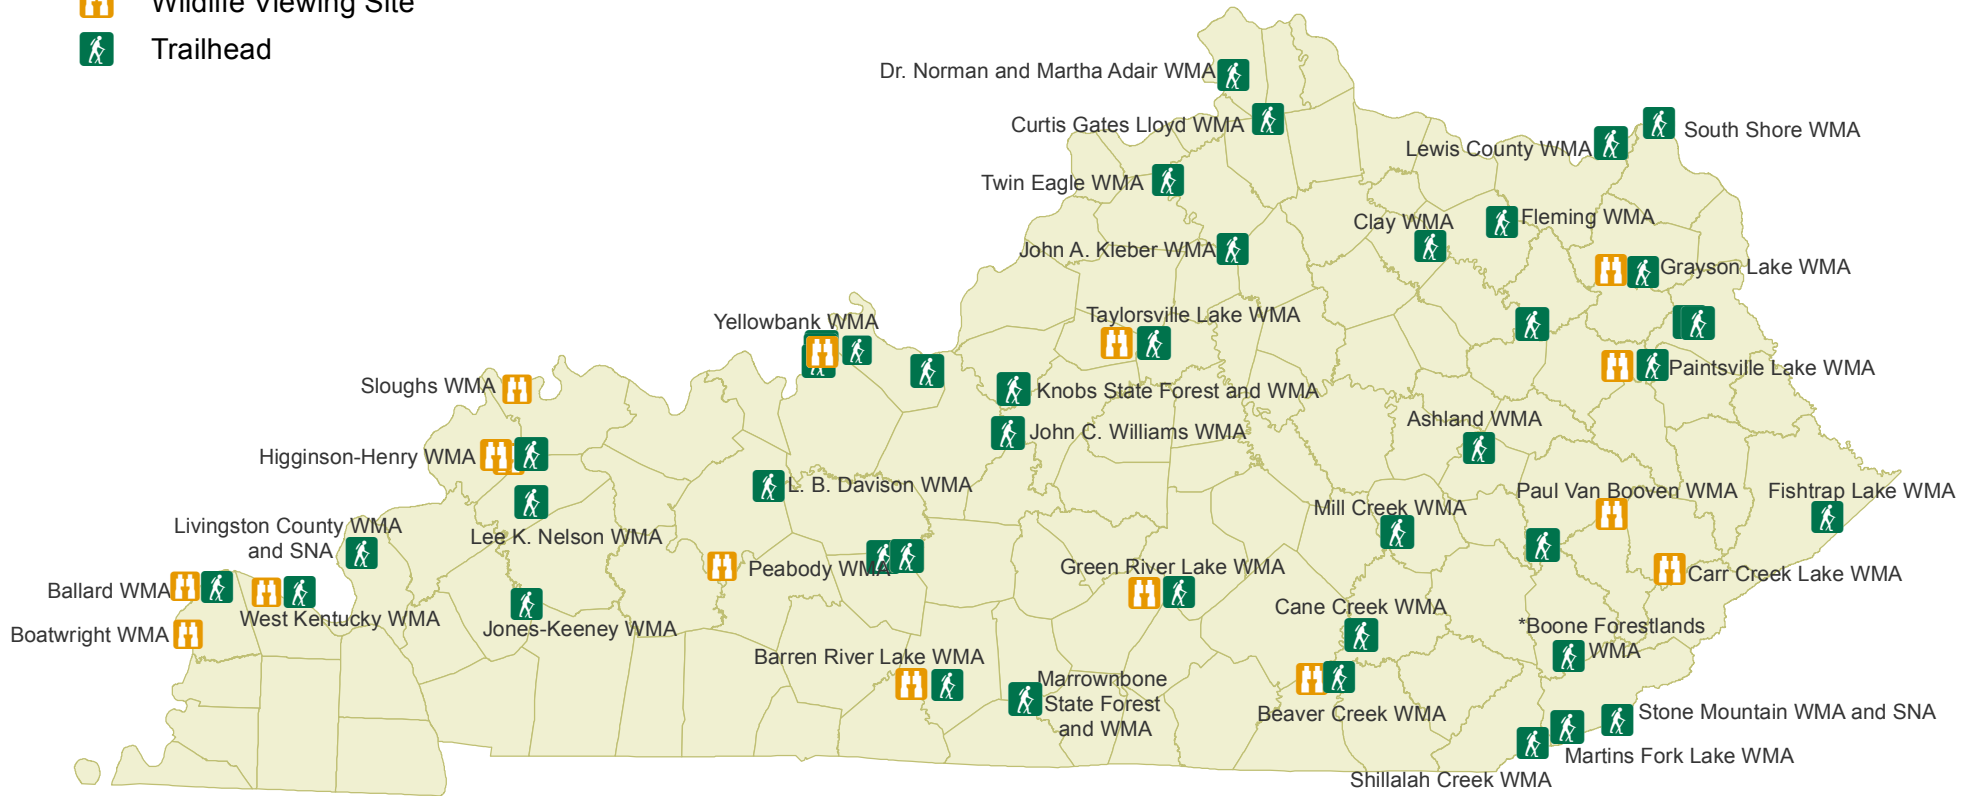

# Wildlife Viewing Sites on Kentucky's Wildlife Management Areas

See <http://fw.ky.gov/kfwis/viewable/ViewableWMA.asp> for maps of these areas

## Legend

- Wildlife Viewing Site
- Trailhead

Hunting occurs on WMAs at various times throughout the year. Check the current hunting and trapping guides or call 1-800-858-1549 for more details

\*Boone Forestlands WMA, formerly Begley WMA