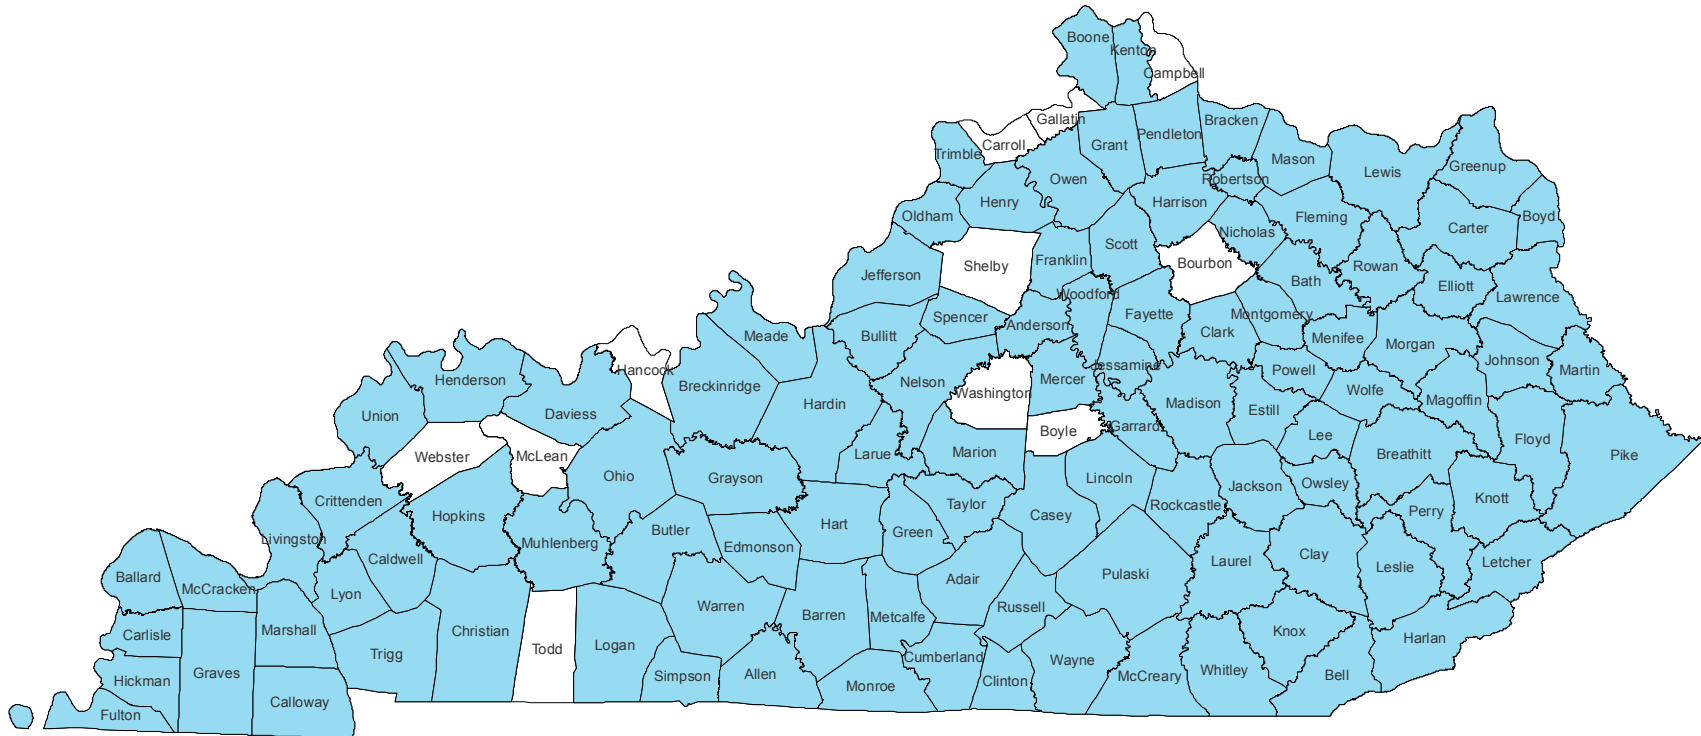

# Tri-colored bat (*Perimyotis subflavus*)\*

 County records

Species range is statewide.

\*formerly Eastern pipistrelle  
(*Pipistrellus subflavus*)