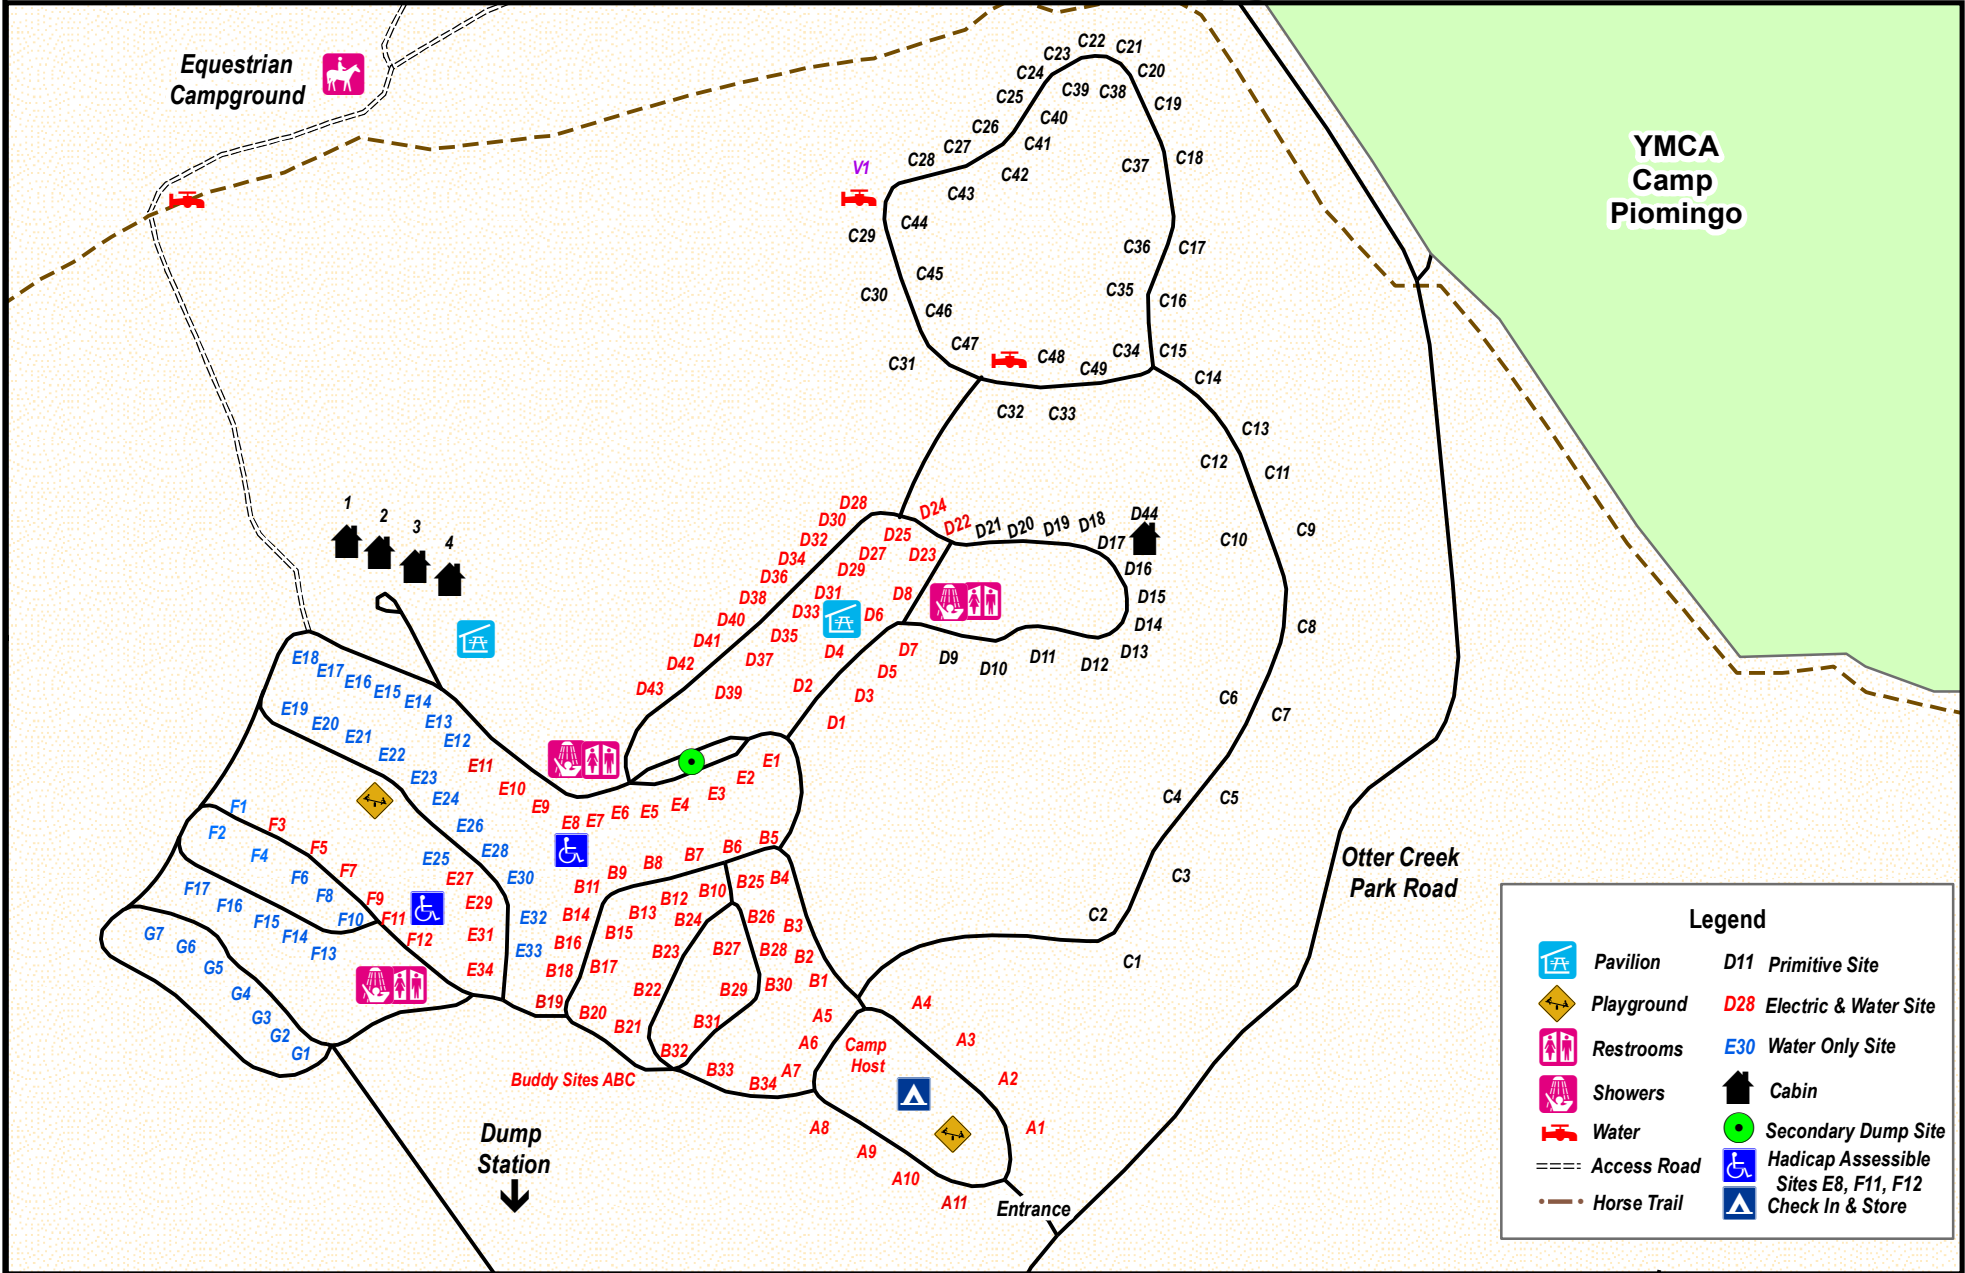

Otter Creek ORA Campground

Legend

	Pavilion	D11	Primitive Site
	Playground	D28	Electric & Water Site
	Restrooms	E30	Water Only Site
	Showers		Cabin
	Water		Secondary Dump Site
	Access Road		Hadicap Accessible Sites E8, F11, F12
	Horse Trail		Check In & Store