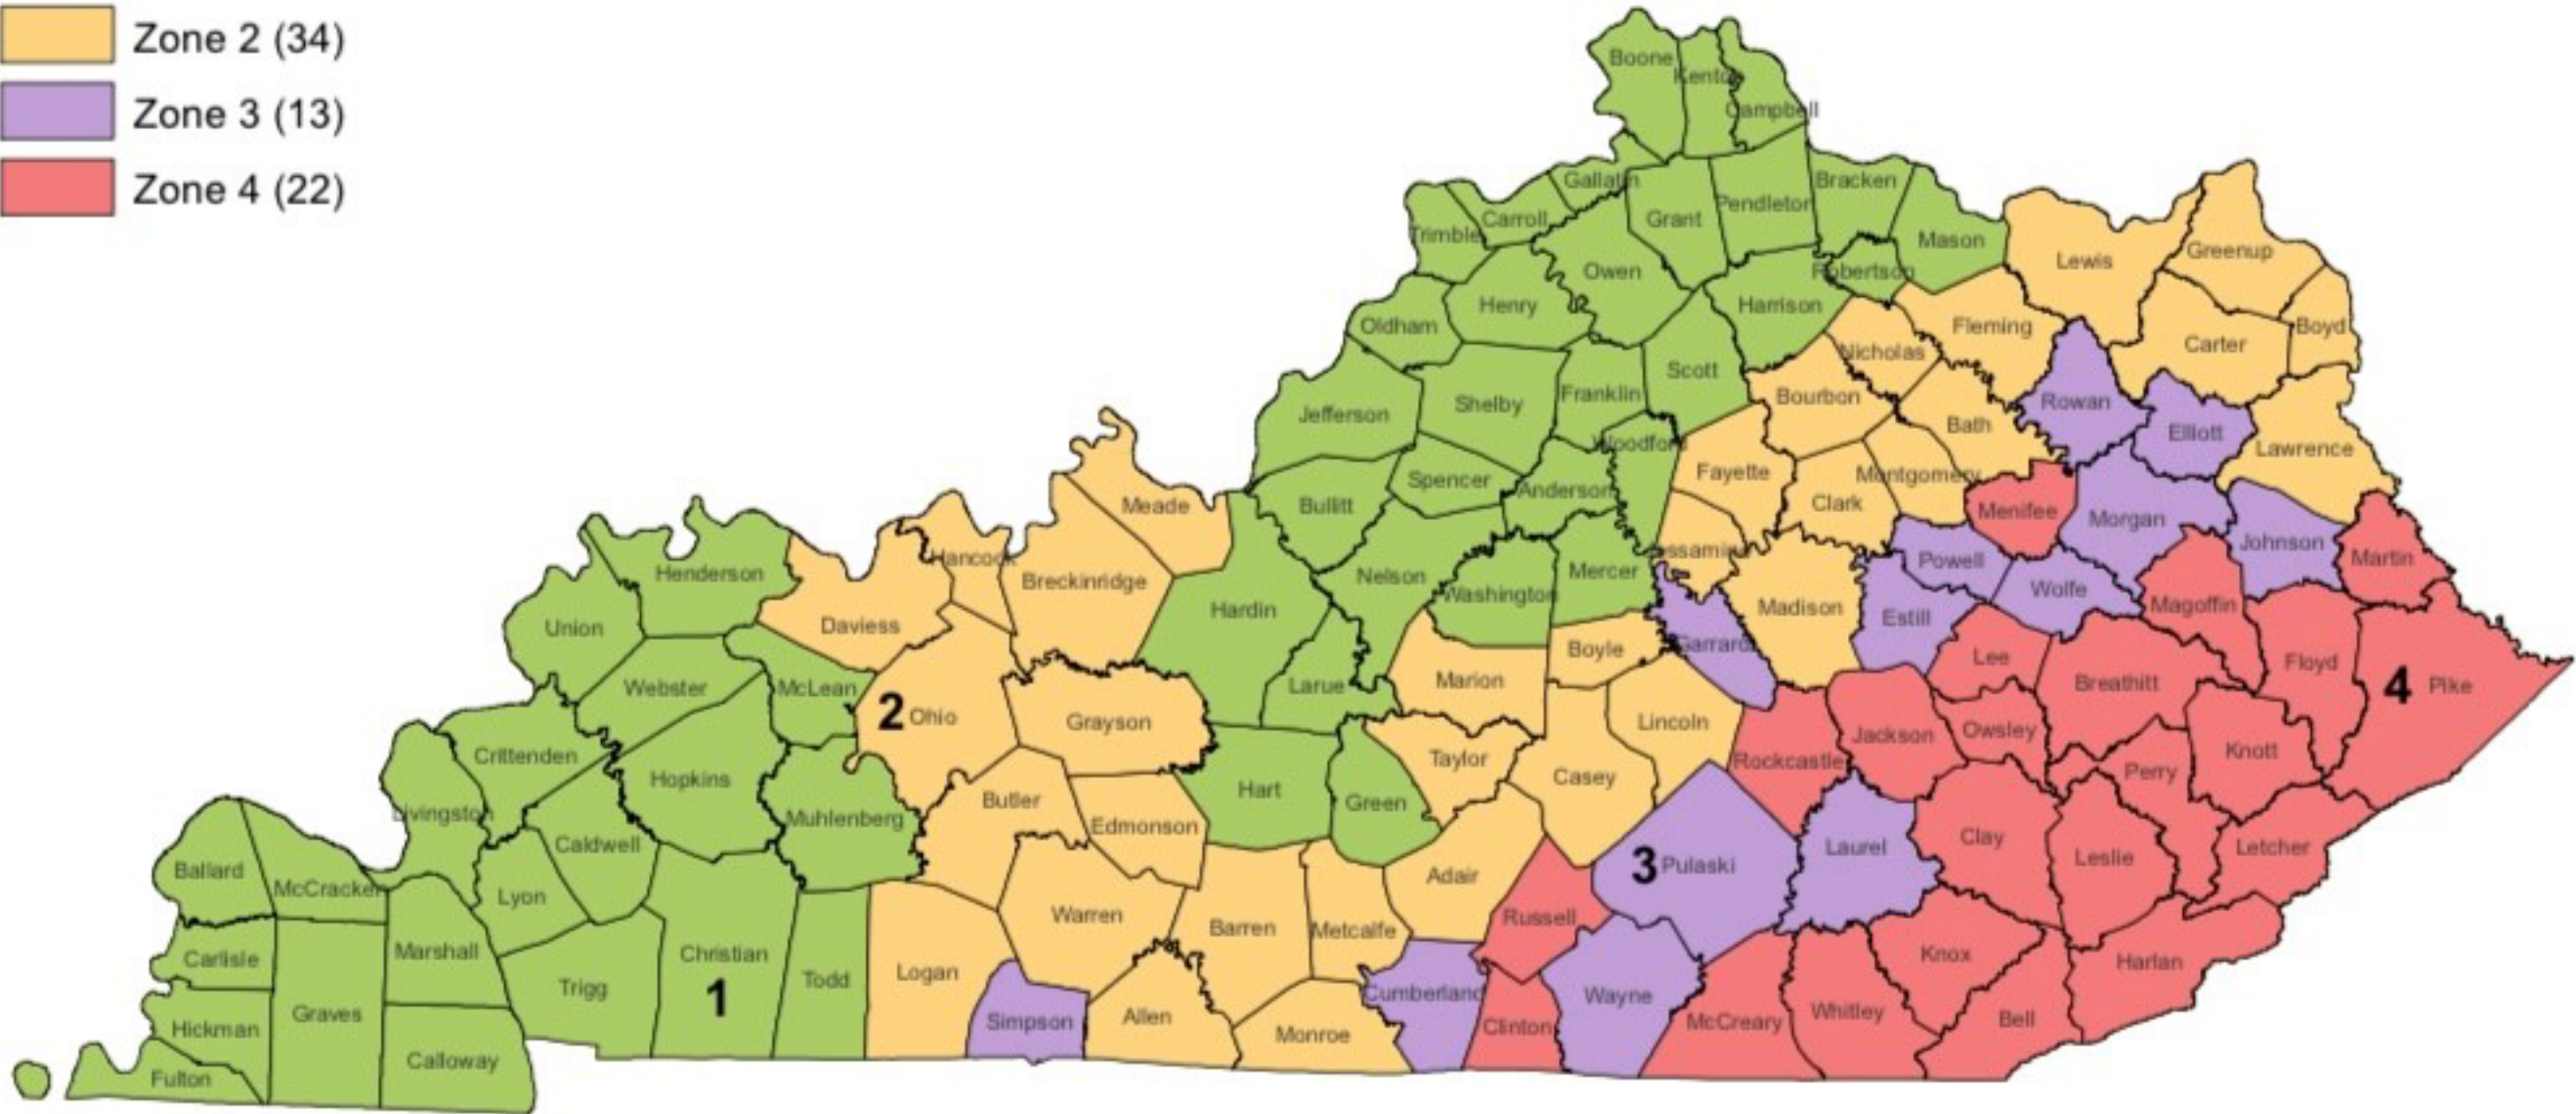

Deer Zones 2022-2023

Legend

- Zone 1 (51)
- Zone 2 (34)
- Zone 3 (13)
- Zone 4 (22)

0 25 50 75 100 Miles

1:2,800,000