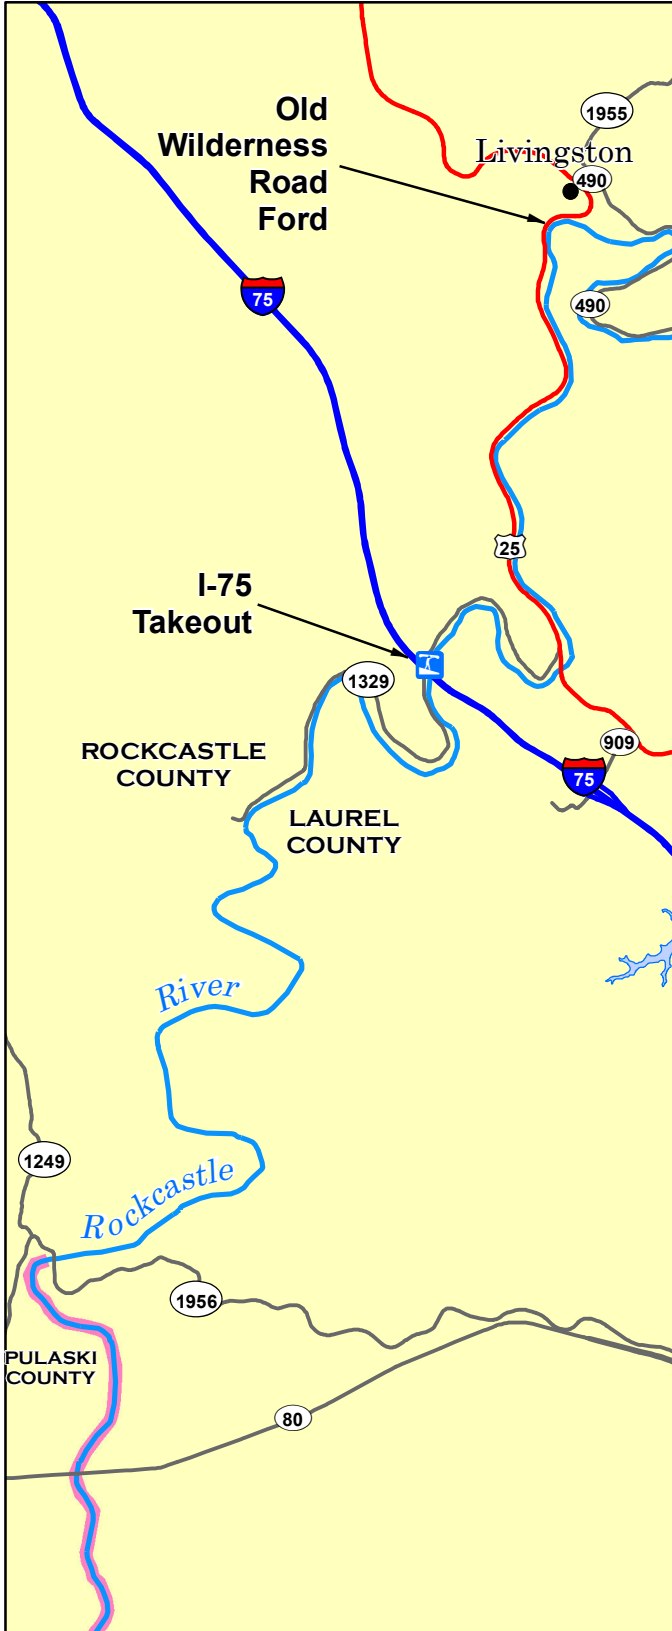

Blue Water Trail: Rockcastle River

North Section

South Section

Map Key

Location in Kentucky

0 0.5 1 1.5 2 Miles

Map prepared by Kentucky Department of Fish & Wildlife Resources
Publication Date: May 20, 2010

Legend

-  Kentucky Wild River
-  Carrydown Launch
-  Boat Ramp
-  Bank Fishing Access