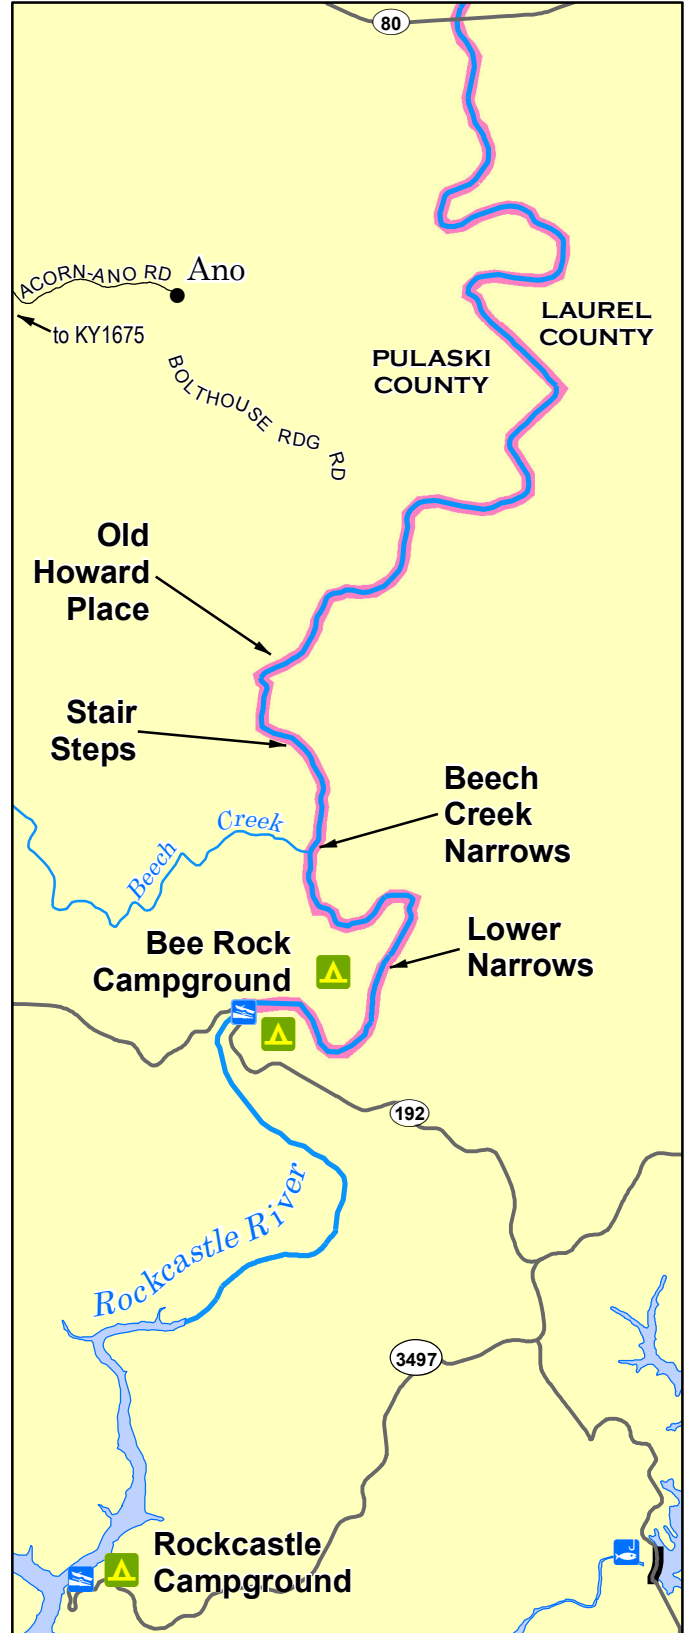

Blue Water Trail: Rockcastle River

North Section

South Section

Map Key

Location in Kentucky

0 0.5 1 1.5 2 Miles

Map prepared by Kentucky Department of Fish & Wildlife Resources
Publication Date: May 20, 2010

Legend

-  Kentucky Wild River
-  Carrydown Launch
-  Boat Ramp
-  Bank Fishing Access